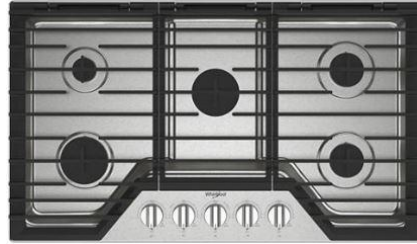

Designer Appointed Features | KITCHEN APPLIANCES

Designer Appointed Features are home details and finishes curated by the talented design professionals responsible for the distinctive looks found in our model homes.

1 36" GAS COOKTOP

Whirlpool
Stainless Steel

2 30" COMBO WALL OVEN & MICROWAVE

Whirlpool
Stainless Steel

3 36" VENTILATION HOOD

Whirlpool
Stainless Steel

4 24" DISHWASHER

Whirlpool
Stainless Steel

1