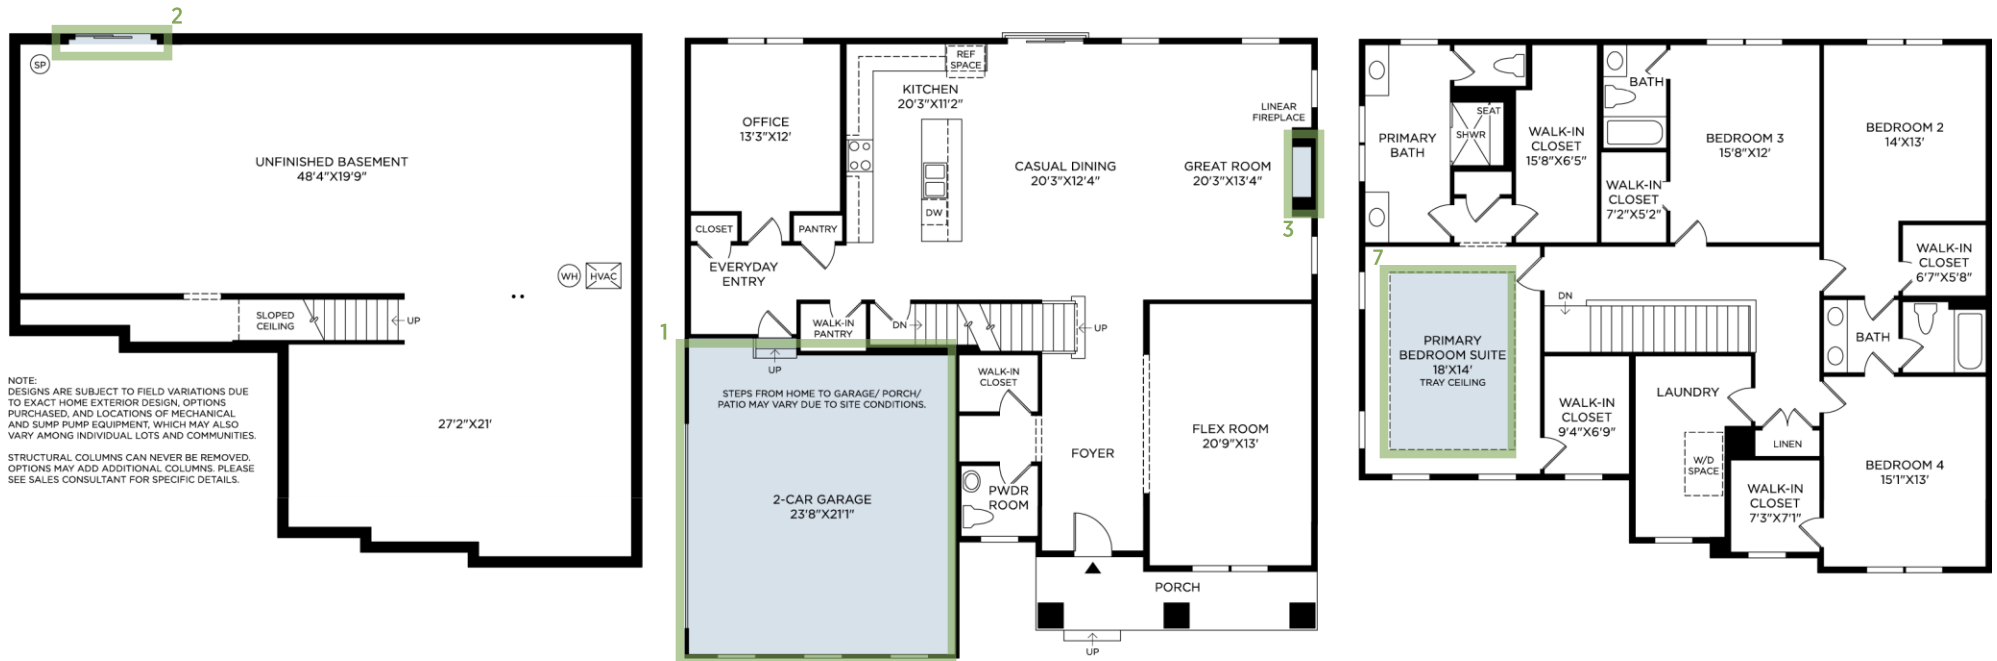

Designer Appointed Features | ARCHITECTURAL SELECTIONS

Designer Appointed Features are home details and finishes curated by the talented design professionals responsible for the distinctive looks found in our model homes.