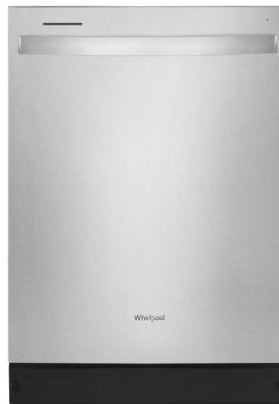

## 4 24" DISHWASHER

Whirlpool  
Stainless Steel

1

2

3

4