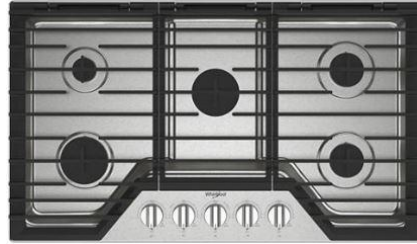

1 36" GAS COOKTOP

Whirlpool
Stainless Steel

2 30" COMBO WALL OVEN & MICROWAVE

Whirlpool
Stainless Steel

3 36" VENTILATION HOOD

Whirlpool
Stainless Steel

4 24" DISHWASHER

Whirlpool
Stainless Steel