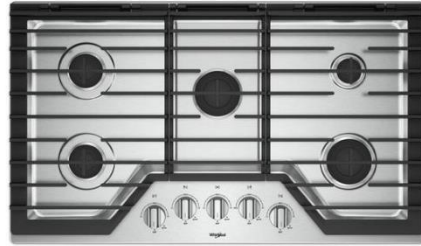

9 FAUCET

Kohler Crue Pull Down
Black

10 SINK

Kohler Vault Single Bowl
Undermount
Stainless Steel

Designer Appointed Features | KITCHEN APPLIANCES

Designer Appointed Features are home details and finishes curated by the talented design professionals responsible for the distinctive looks found in our model homes.

1 COOKTOP

Whirlpool
Stainless Steel

2 HOOD

Whirlpool
Stainless Steel

3 MICROWAVE/WALL OVEN

Whirlpool
Stainless Steel

4 DISHWASHER

Whirlpool
Stainless Steel