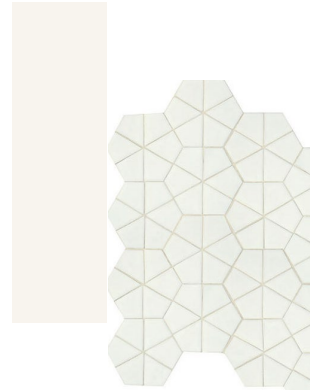

6

7 SHOWER TILE—FLOOR

Daltile Fabric Art Textile
Beige | 1x3 Stacked Mosaic