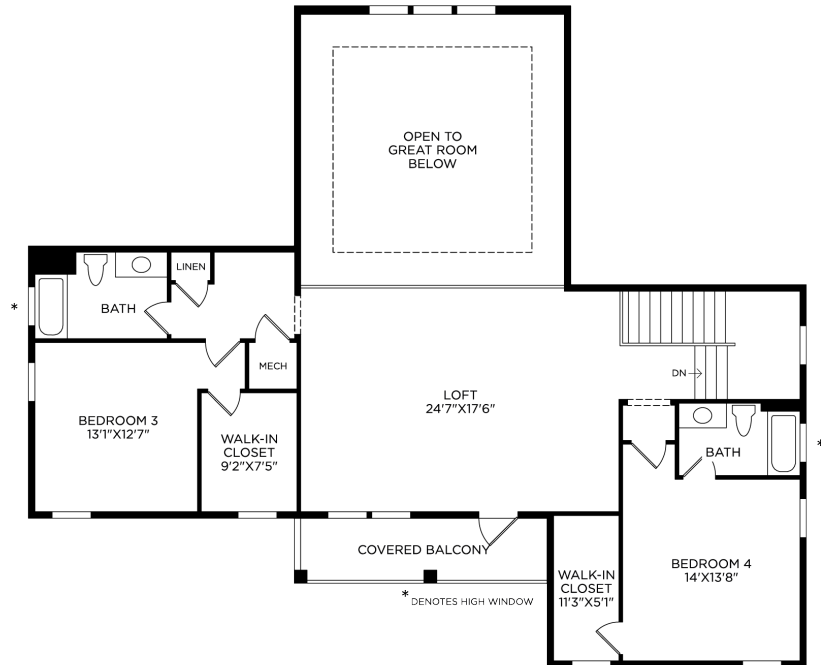

Designer Appointed Features | STRUCTURAL OPTIONS

Designer Appointed Features are home details and finishes curated by the talented design professionals responsible for the distinctive looks found in our model homes.

1 ALTERNATE PRIMARY BEDROOM

3 EPOXY GARAGE FLOOR COATING

5 ALTERNATE COVERED LANAI

7 STRAIGHT BEAMS PAINTED 6X6

(not shown)

(not shown)

2 ENTRY DOOR 1/4 LITE

4 MULTI-SLIDE STACKED DOOR 16X8

6 VENTLESS FIREPLACE 42" ARTISAN

8 BOXED BEAMS PAINTED 6X6

(not shown)

(not shown)