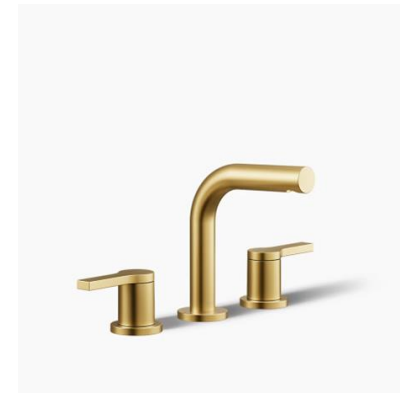

1 PEDESTAL SINK

Kohler | Sacramento

White | 23-5/16" x 20-7/16" x 35-1/4"

1

2 FAUCET

Kohler | Elate

Vibrant Brushed Moderne Brass | 8" Widespread

2

5 BATH ACCESSORIES

Kohler | Elate

Vibrant Brushed Moderne Brass | Towel Arm, & Toilet Paper Holder

5

Designer Appointed Features | PRIMARY BATHROOM

Designer Appointed Features are home details and finishes curated by the talented design professionals responsible for the distinctive looks found in our model homes.