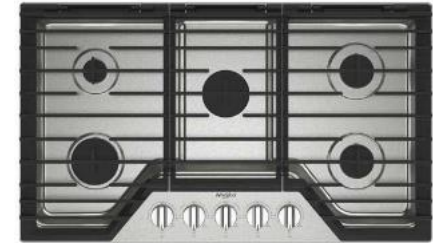

Designer Appointed Features | KITCHEN APPLIANCES

Designer Appointed Features are home details and finishes curated by the talented design professionals responsible for the distinctive looks found in our model homes.

1 REFRIGERATOR

Whirlpool | French Door

Stainless Steel | 36" Standard Depth

2 COOKTOP

Whirlpool | Gas Cooktop

Stainless Steel | 36" 5-Burner

3 VENT HOOD

Whirlpool | Under-Cabinet

Stainless Steel | 36" Vent Hood

4 COMBINATION WALL OVEN

Whirlpool | Single Oven

Stainless Steel | 30" Built-In Oven with Microwave

5 DISHWASHER

Whirlpool

Stainless Steel | 24"