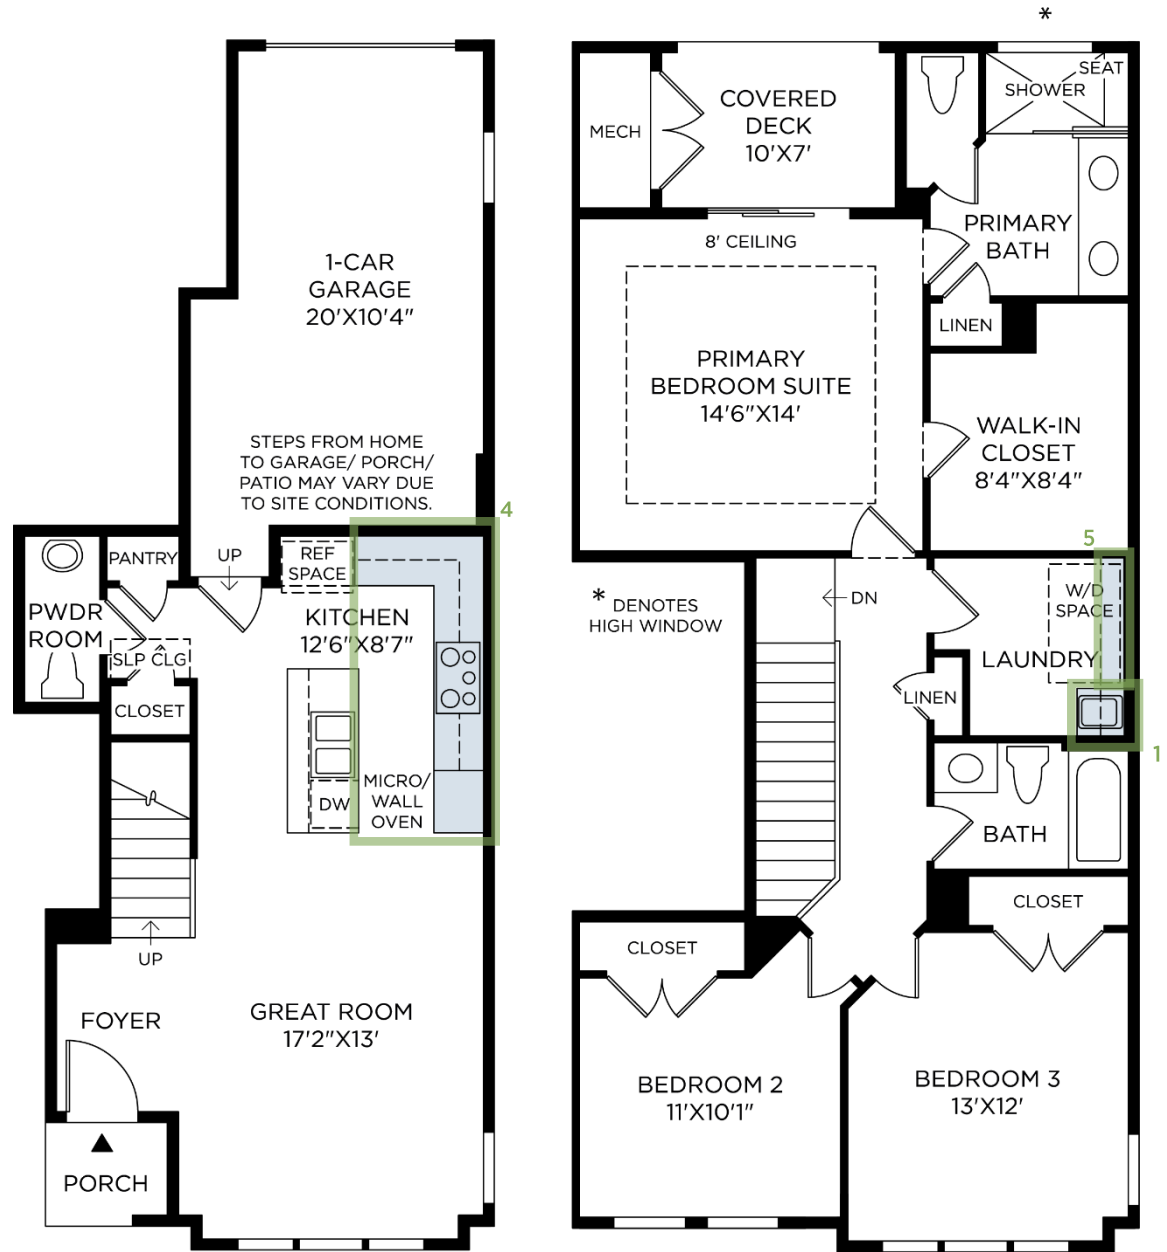

Designer Appointed Features | ARCHITECTURAL SELECTIONS

Designer Appointed Features are home details and finishes curated by the talented design professionals responsible for the distinctive looks found in our model homes.

1. 1 LAUNDRY ROOM T/M SINK WITH CABINETS
2. 2 OAK STAIR W/ STAINED RISER
   (not shown)
3. 3 MAIN STAIR RAIL PACKAGE
   (not shown)
4. 4 36" COOKTOP, HOOD, WALL OVEN
5. 5 LAUNDRY ROOM CABINETS