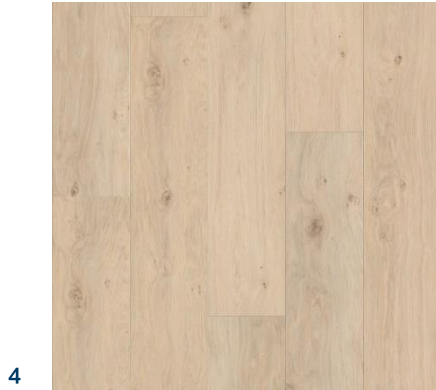

Designer Appointed Features | INTERIOR SELECTIONS

Designer Appointed Features are home details and finishes curated by the talented design professionals responsible for the distinctive looks found in our model homes.

1 WALL, TRIM, & CEILING PAINT

Sherwin Williams

Pure White

2 INTERIOR DOORS

Masonite | Lincoln Park

1-Panel | Smooth Finish | Hollow Core

3 INTERIOR DOOR HANDLES

Kwikset | Halifax Lever

Matte Black | Square

4 FLOORING—LUXURY VINYL PLANK

Shaw | Homestead

Wishbone White | 8.86" Wide Plank

Location: Foyer, Garage Entry, Great Room, Casual Dining, Kitchen, Powder Room, Office, Bedroom Level Hallway, Primary Bedroom, Roof Terrace Foyer

5 FLOORING—CARPET

Shaw | Enchantment

Natural Wood | Comfort 7600 Padding

Location: Stairs from Foyer to Main Level, Bedroom 2, & Bedroom 3