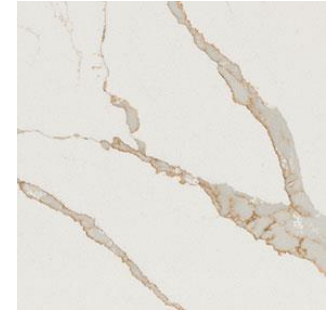

Designer Appointed Features | KITCHEN

Designer Appointed Features are home details and finishes curated by the talented design professionals responsible for the distinctive looks found in our model homes.

1 CABINETS - PERIMETER

Century Cabinetry | Malibu
Painted Arctic White

2 CABINETS - ISLAND

Century Cabinetry | Malibu
Painted Verde |

3 HARDWARE

Century Cabinetry | Kinney
Honey Bronze Pulls

4 COUNTERTOP

MSI | Quartz
Calacatta Laza Oro | Std. Eased Edge

5 BACKSPLASH

Marazzi | Zellige Neo
Lana | 4" x 4" | Straight Square

6 FLOORING - LUXURY VINYL PLANK

Shaw | Homestead
Wingback Brown | 8.86" Wide Plank

7 FAUCET

Kohler | Crue
Vibrant Brushed Moderne Brass | Pull-Down

8 SINK

Kohler | Vault Undermount
Stainless Steel