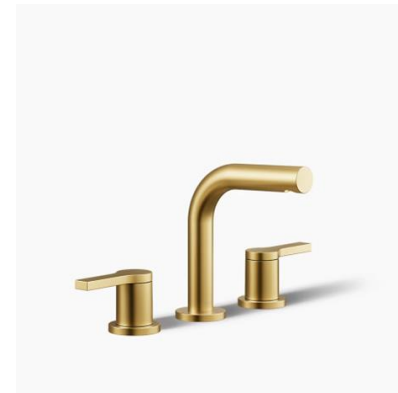

1 PEDESTAL SINK

Sterling | Sacramento
Widespread
White | 442128-0

2 FAUCET

Kohler | Elate
Vibrant Brushed Moderne Brass | 8" Widespread

3 TOILET

Sterling | Windham
White | Comfort Height

4 FLOORING - LUXURY VINYL PLANK

Shaw | Homestead
Wingback Brown | 8.86" Wide Plank

5 BATH ACCESSORIES

Kohler | Elate
Vibrant Brushed Moderne Brass | Towel Ring, Toilet Paper Holder

Designer Appointed Features | PRIMARY BATHROOM

Designer Appointed Features are home details and finishes curated by the talented design professionals responsible for the distinctive looks found in our model homes.