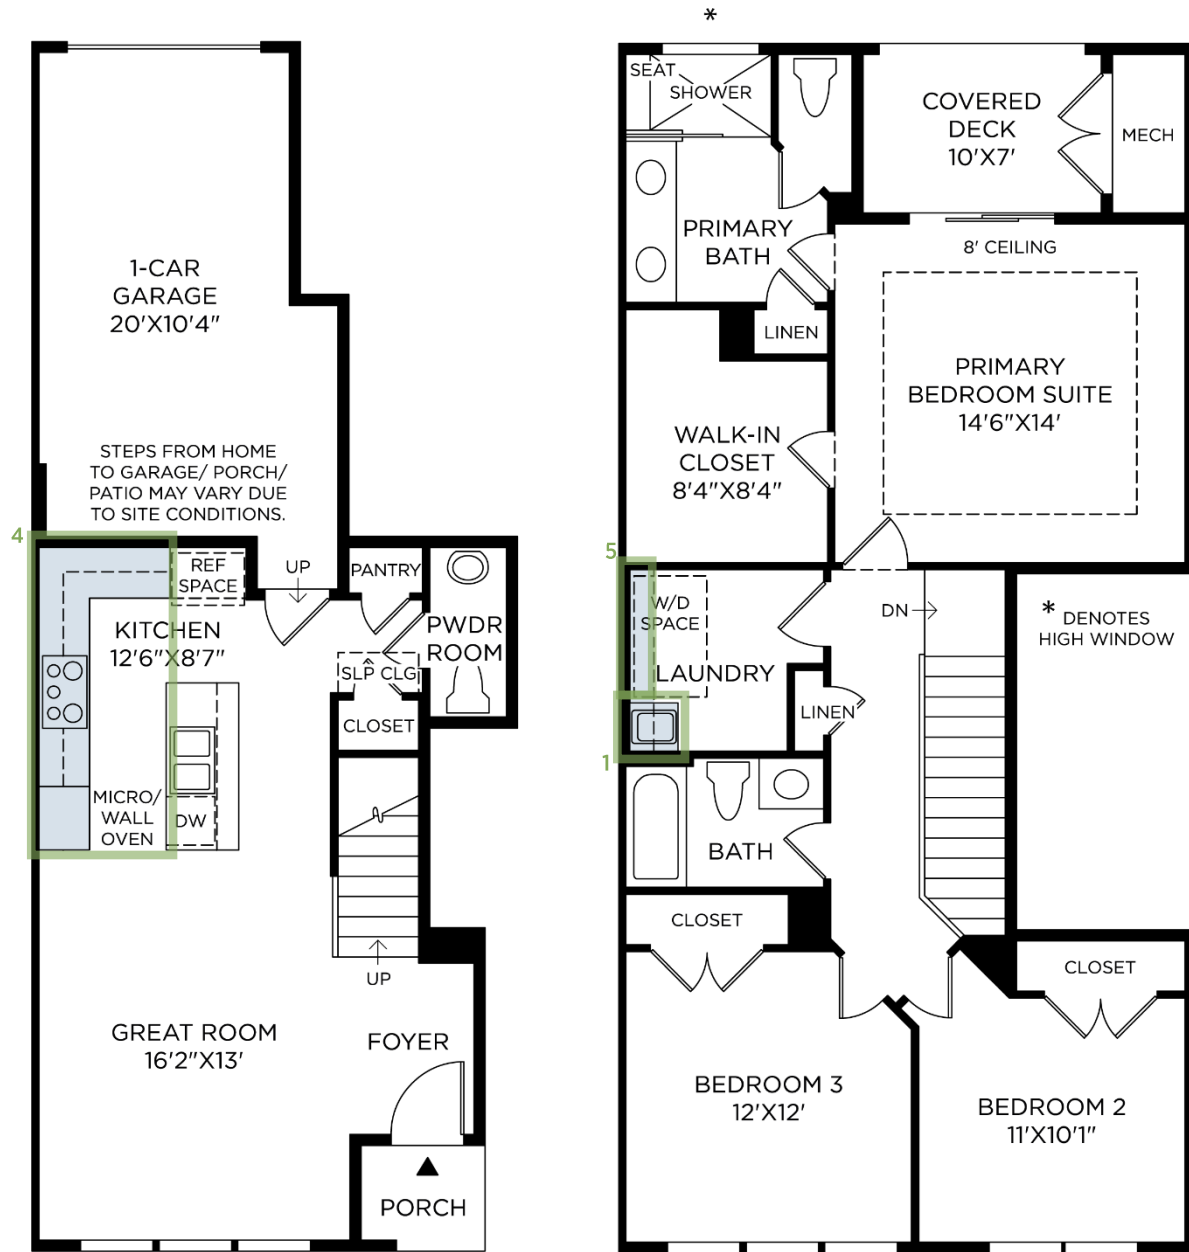

- 1 LAUNDRY ROOM T/M SINK WITH CABINETS
- 2 OAK STAIR W/ STAINED RISER
(not shown)
- 3 MAIN STAIR RAIL PACKAGE
(not shown)
- 4 36" COOKTOP, HOOD, WALL OVEN
- 5 LAUNDRY ROOM CABINETS

Designer Appointed Features | INTERIOR SELECTIONS