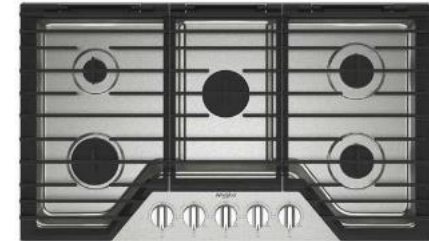

Whirlpool | Single Oven

Stainless Steel | 30" Built-In Oven with Microwave

5 DISHWASHER

Whirlpool

Stainless Steel | 24"

1

2

3