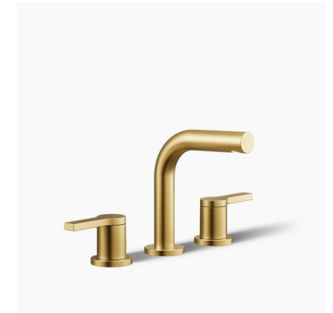

Designer Appointed Features | HALL BATHROOM

Designer Appointed Features are home details and finishes curated by the talented design professionals responsible for the distinctive looks found in our model homes.

1 VANITY CABINETS

Century Cabinetry | Malibu
Painted Arctic

2 HARDWARE

Century Cabinetry | Riverside
Honey Bronze Pulls

3 COUNTERTOP

MSI | Quartz
Calacatta Elysio | Standard Eased Edge

4 FAUCET

Kohler | Elate
Vibrant Brushed Moderne Brass | 8" Widespread

5 SINK

Kohler | Caxton Undermount
White | 7- 5/16" x 15- 15/16" x 20- 9/16"

6 SHOWER TILE—WALLS

DalTile | Mythology Wavecrest
Olympus | 4" x 12" | Vertical Straight

7 FLOORING- TILE

DalTile | Articulo
Editorial White | 12" x 24" | 33% Offset

8 TUB SHOWER FIXTURE

Kohler | Elate
Vibrant Brushed Moderne Brass

9 TOILET

Sterling | Windham
White | Comfort Height

10 BATH ACCESSORIES

Kohler | Elate
Vibrant Brushed Moderne Brass | Towel Bar, Toilet Paper Holder

1

2

3

4

5

6

7

8

9

10