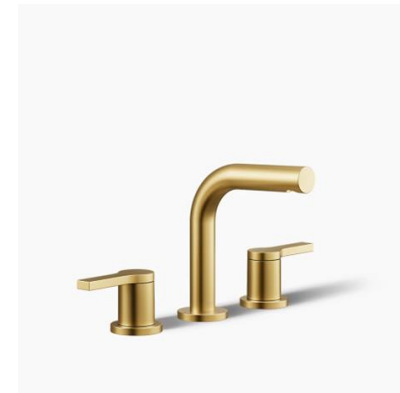

1 PEDESTAL SINK

Kohler | Sacramento

White | 23-5/16" x 20-7/16" x 35-1/4"

2 FAUCET

Kohler | Elate

Vibrant Brushed Moderne Brass | 8" Widespread

3 TOILET

Sterling | Windham

White | Comfort Height

4 FLOORING-LUXURY VINYL PLANK

Shaw | Home

Genuine Greige | 9" Wide Plank

5 BATH ACCESSORIES

Kohler | Elate

Vibrant Brushed Moderne Brass | Towel Arm, & Toilet Paper Holder

1