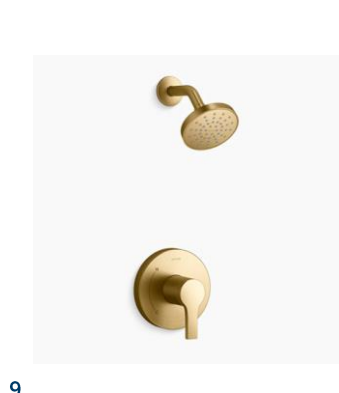

8 FLOORING- TILE

DalTile | Calgary Matte
Fawn | 12" x 24" | 33% Offset

9 SHOWER FIXTURE

Kohler | Elate
Vibrant Brushed Moderne Brass

10 TOILET

Sterling | Windham
White | Comfort Height

11 BATH ACCESSORIES

Kohler | Elate
Vibrant Brushed Moderne Brass | Towel Bar, Toilet Paper Holder