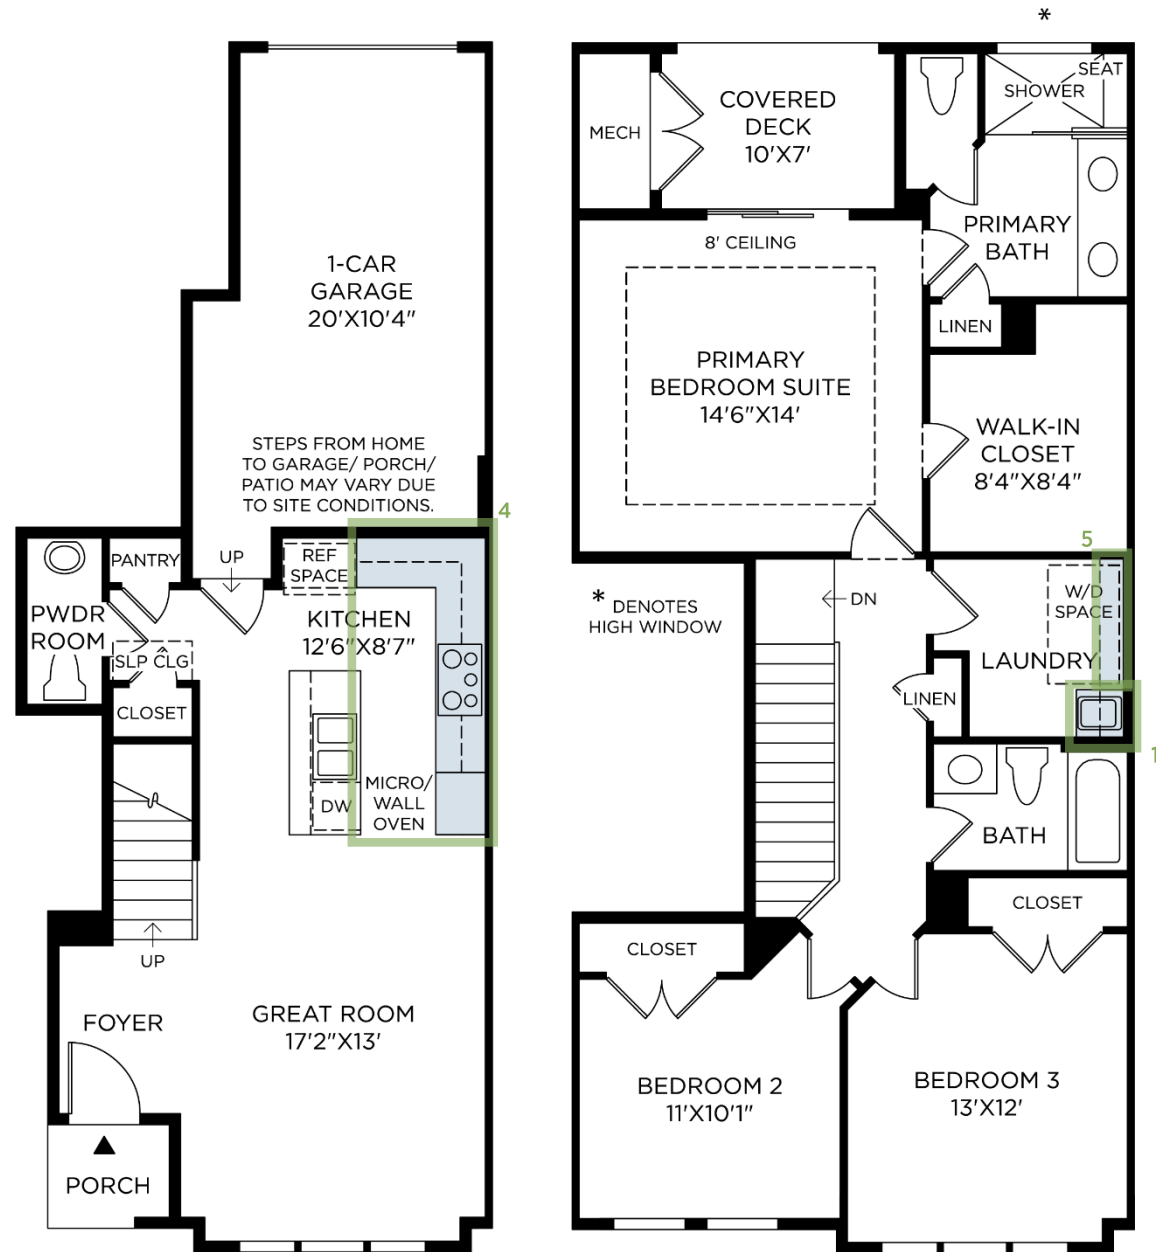

- 1 LAUNDRY ROOM T/M SINK WITH CABINETS
- 2 OAK STAIR W/ STAINED RISER
(not shown)
- 3 MAIN STAIR RAIL PACKAGE
(not shown)
- 4 36" COOKTOP, HOOD, WALL OVEN
- 5 LAUNDRY ROOM CABINETS

Designer Appointed Features | INTERIOR SELECTIONS