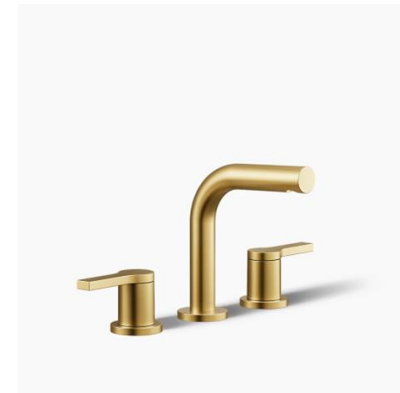

Designer Appointed Features | POWDER ROOM

Designer Appointed Features are home details and finishes curated by the talented design professionals responsible for the distinctive looks found in our model homes.

1 PEDESTAL SINK

Sterling | Sacramento Widespread

White | 442128-0

2 FAUCET

Kohler | Elate

Vibrant Brushed Moderne Brass | 8" Widespread

3 TOILET

Sterling | Windham

White | Comfort Height

4 FLOORING-LUXURY VINYL PLANK

Shaw | Home

Genuine Greige | 9" Wide Plank

5 BATH ACCESSORIES

Kohler | Elate

Vibrant Brushed Moderne Brass | Towel Arm, & Toilet Paper Holder

1

2