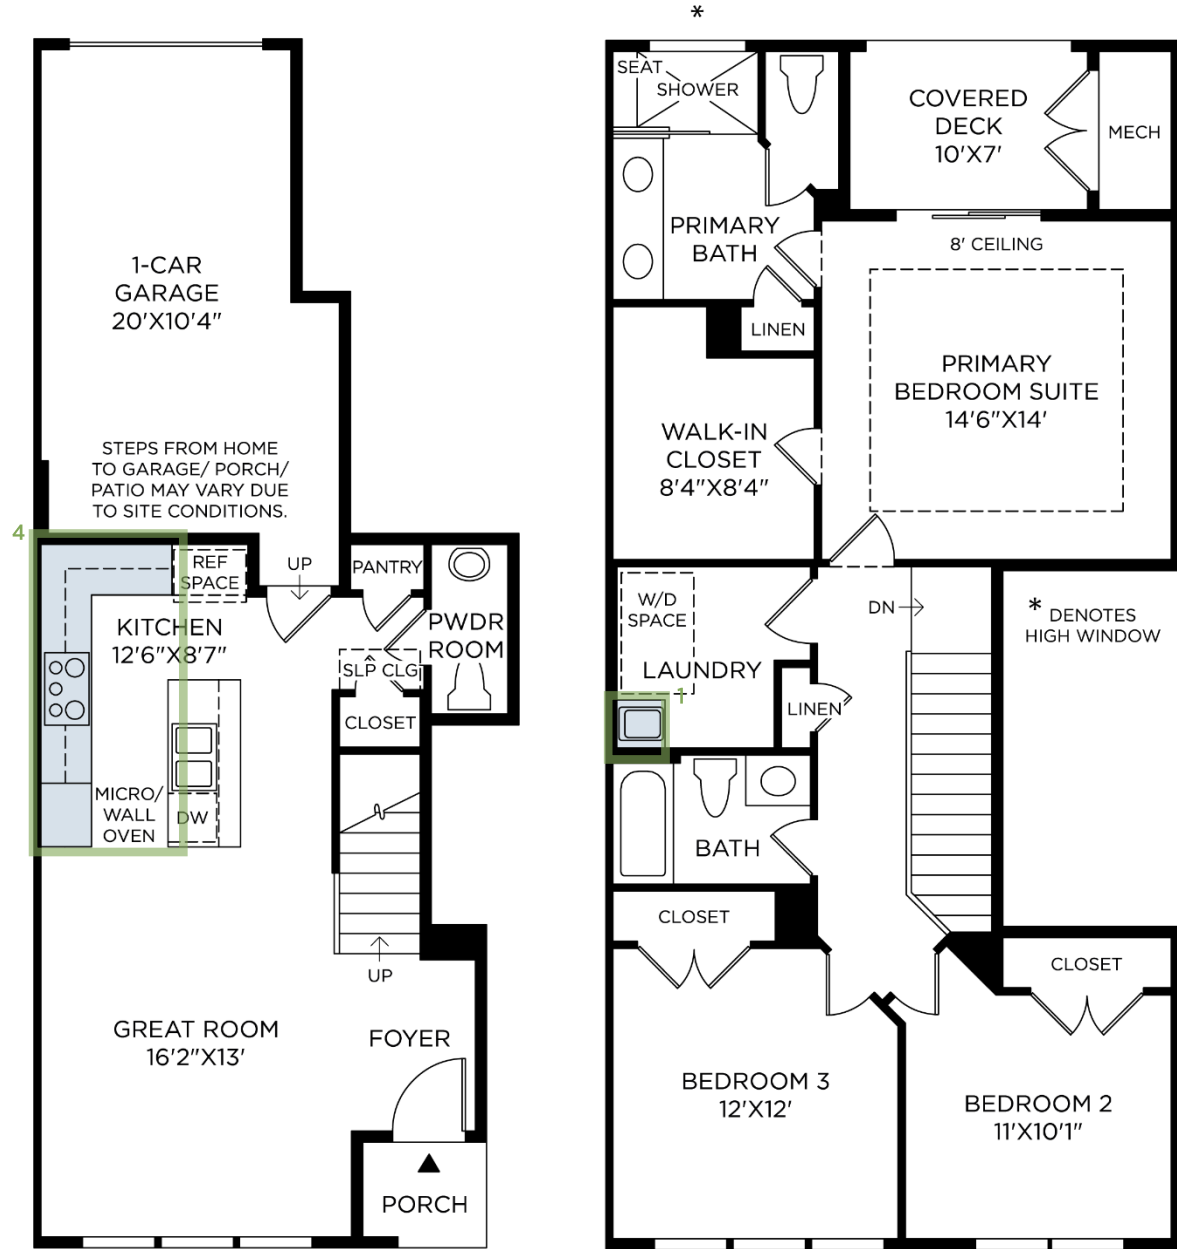

Designer Appointed Features | ARCHITECTURAL SELECTIONS

Designer Appointed Features are home details and finishes curated by the talented design professionals responsible for the distinctive looks found in our model homes.

1. 1 **LAUNDRY ROOM T/M SINK WITH CABINETS**
2. 2 **OAK STAIR W/ STAINED RISER**
   (not shown)
3. 3 **MAIN STAIR RAIL PACKAGE**
   (not shown)
4. 4 **36" COOKTOP, HOOD, WALL OVEN**