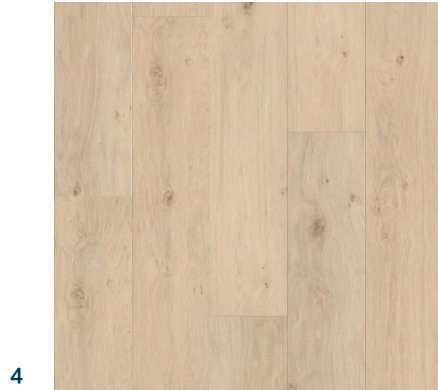

Designer Appointed Features | INTERIOR SELECTIONS

Designer Appointed Features are home details and finishes curated by the talented design professionals responsible for the distinctive looks found in our model homes.

1 WALL, TRIM, & CEILING PAINT

Sherwin Williams

Pure White

2 INTERIOR DOORS

Masonite | Lincoln Park

1-Panel | Smooth Finish | Hollow Core

3 INTERIOR DOOR HANDLES

Kwikset | Halifax Lever

Matte Black | Square

4 FLOORING—LUXURY VINYL PLANK

Shaw | Homestead

Wishbone White | 8.86" Wide Plank

Location: Foyer, Great Room, Kitchen, Powder Room, Bedroom Level Hallway & Primary Bedroom

5 FLOORING—CARPET

Shaw | Enchantment

Natural Wood | Comfort 7600 Padding

Location: Bedroom 2 & Bedroom 3