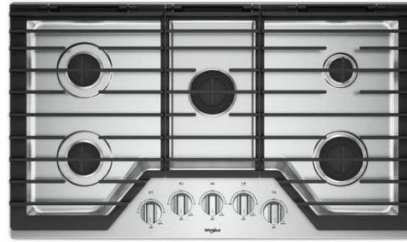

9 FAUCET

Kohler Crue Pull Down
Vibrant Stainless

10 SINK

Kohler Cairn
White

Designer Appointed Features | KITCHEN APPLIANCES

Designer Appointed Features are home details and finishes curated by the talented design professionals responsible for the distinctive looks found in our model homes.

1 COOKTOP

Whirlpool
Stainless Steel

2 VENT HOOD

Whirlpool
Stainless Steel

3 MICROWAVE/WALL OVEN

Whirlpool
Stainless Steel

4 DISHWASHER

Whirlpool
Stainless Steel