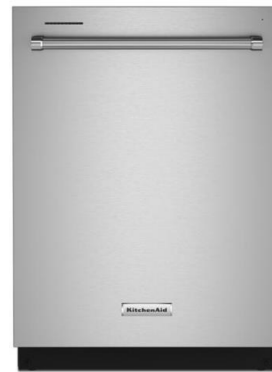

Designer Appointed Features | KITCHEN APPLIANCES

Designer Appointed Features are home details and finishes curated by the talented design professionals responsible for the distinctive looks found in our model homes.

1 REFRIGERATOR

KitchenAid | French Door
Stainless Steel | 36" Counter Depth

2 COOKTOP

KitchenAid | Gas Cooktop
Stainless Steel | 36" 5 Burner

3 VENT HOOD

KitchenAid | Under Cabinet
Stainless Steel | 36" Vent Hood

4 WALL MICROWAVE AND OVEN

KitchenAid | Microwave | Oven
Stainless Steel | 30" Built In

5 DISHWASHER

KitchenAid
Stainless Steel | 24"

1

2

3

4

5