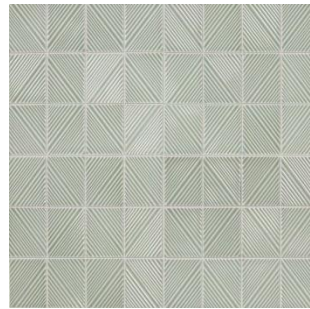

11 LIGHTING - DINING

Progress Lighting | Gilliam | Brushed Bronze

1

2

3

4

5

6