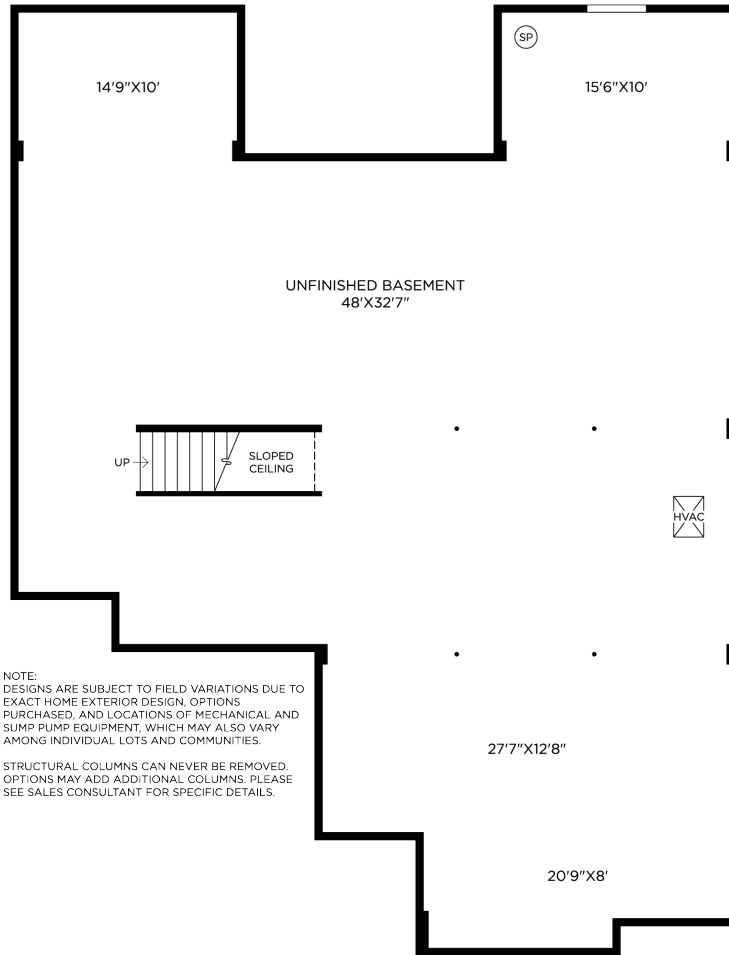

Designer Appointed Features | STRUCTURAL OPTIONS

Designer Appointed Features are home details and finishes curated by the talented design professionals responsible for the distinctive looks found in our model homes.

1 ADDITIONAL ENTRY TO LAUNDRY

3 OUTDOOR LIVING AREA

5 LAUNDRY ROOM T/M SINK W/ CABINET

7 PRIMARY BATH FS TUB 5.5' KOHLER (not shown)

2 INSULATED GARAGE (not shown)

4 FIREPLACE

6 ZERO THRESHOLD SHOWER (not shown)

8 ROUGH-IN PLUMBING IN BASEMENT (not shown)