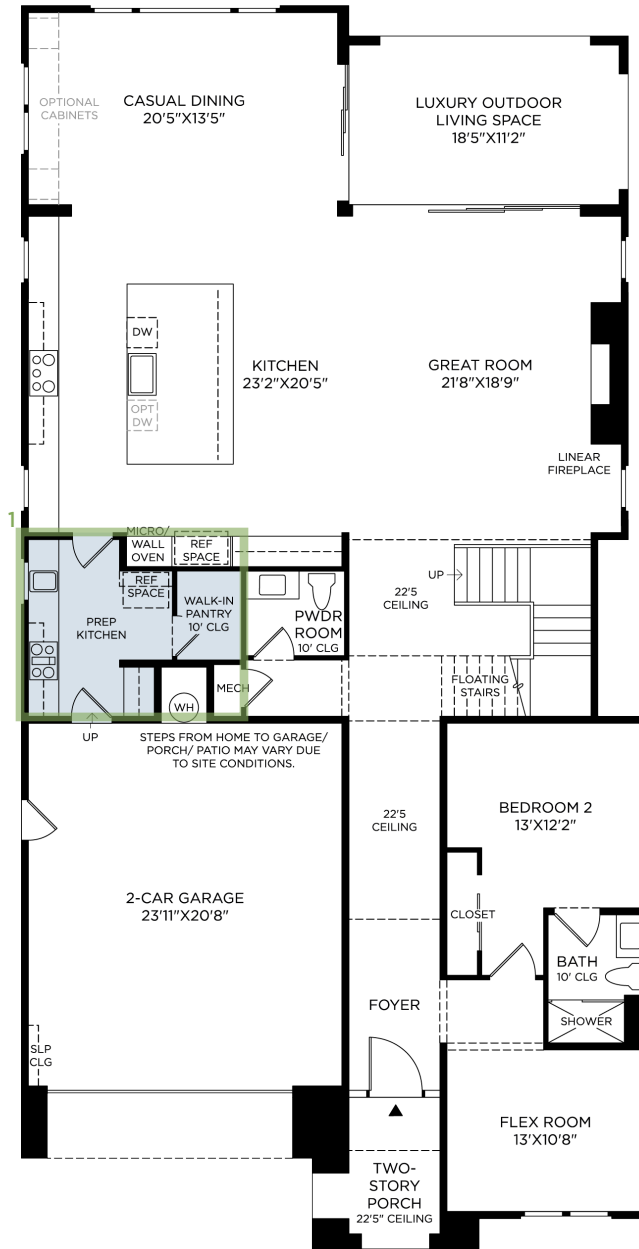

Designer Appointed Features | STRUCTURAL OPTIONS

Designer Appointed Features are home details and finishes curated by the talented design professionals responsible for the distinctive looks found in our model homes.

1 PREP KITCHEN

FLPB0006

2 INTERIOR INSULATION PACKAGE

INUX0001 (not shown)

3 PRIMARY SUITE DECK

ODLX0043