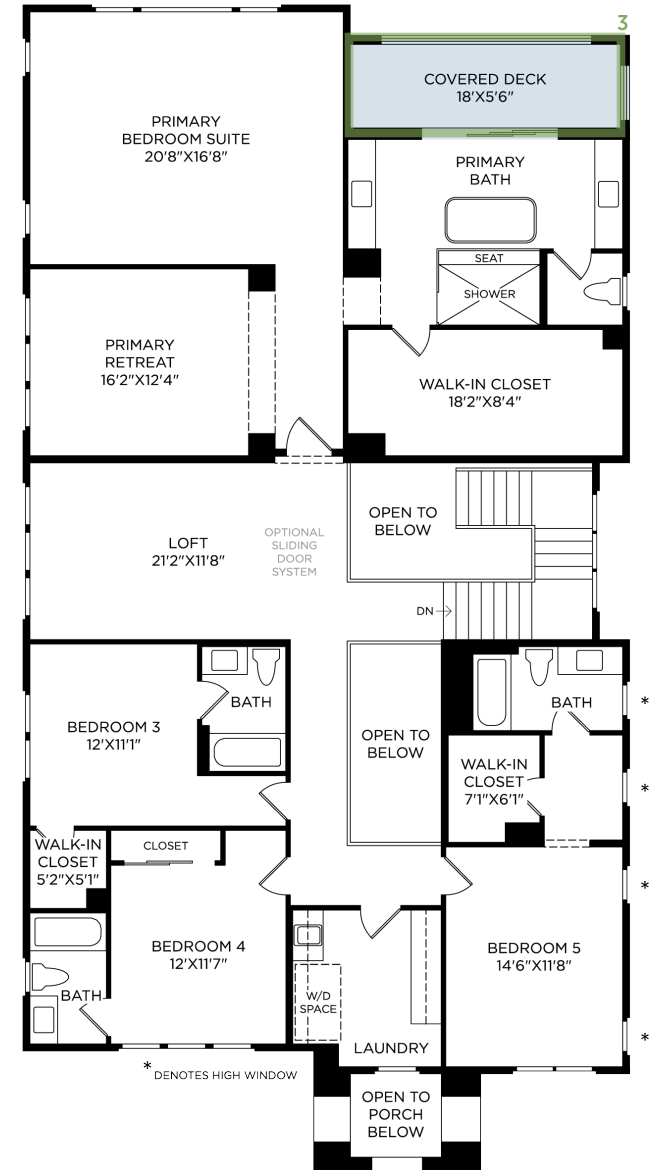

Designer Appointed Features | STRUCTURAL OPTIONS

Designer Appointed Features are home details and finishes curated by the talented design professionals responsible for the distinctive looks found in our model homes.

1 PREP KITCHEN

FLPB0006

2 INTERIOR INSULATION PACKAGE

INUX0001 (not shown)

3 PRIMARY SUITE DECK

ODLX0043