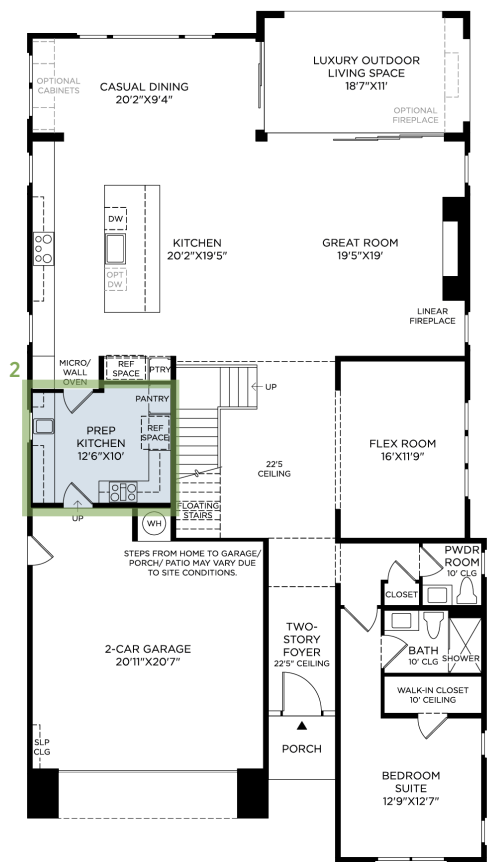

Designer Appointed Features | STRUCTURAL OPTIONS

Designer Appointed Features are home details and finishes curated by the talented design professionals responsible for the distinctive looks found in our model homes.

- 1 CASITA
- 2 PREP KITCHEN
- 3 PRIMARY SUITE DECK
- 4 INTERIOR INSULATION PACKAGE
  (not shown)