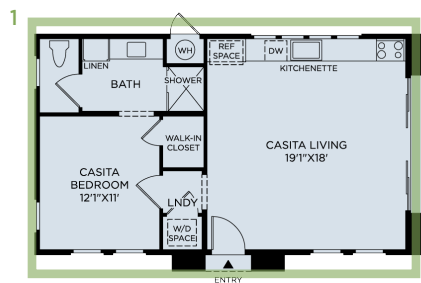

Designer Appointed Features | STRUCTURAL OPTIONS

Designer Appointed Features are home details and finishes curated by the talented design professionals responsible for the distinctive looks found in our model homes.

- 1 CASITA
- 2 PREP KITCHEN
- 3 PRIMARY SUITE DECK
- 4 INTERIOR INSULATION PACKAGE
  (not shown)