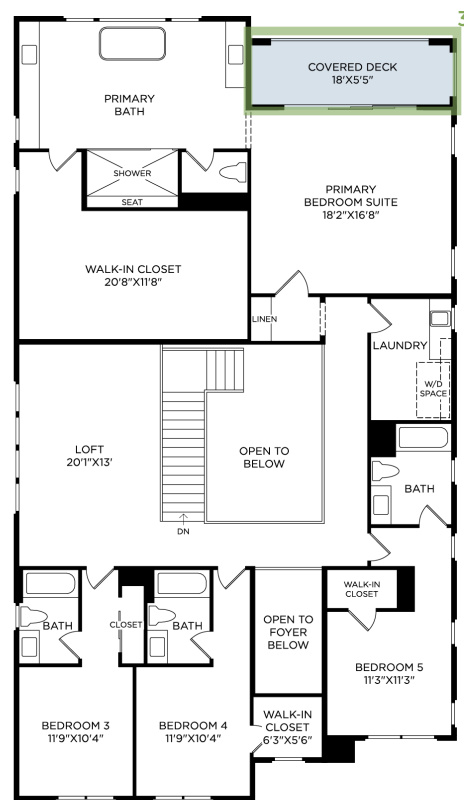

Designer Appointed Features | STRUCTURAL OPTIONS

Designer Appointed Features are home details and finishes curated by the talented design professionals responsible for the distinctive looks found in our model homes.

- 1 CASITA
- 2 PREP KITCHEN
- 3 PRIMARY SUITE DECK
- 4 INTERIOR INSULATION PACKAGE
  (not shown)