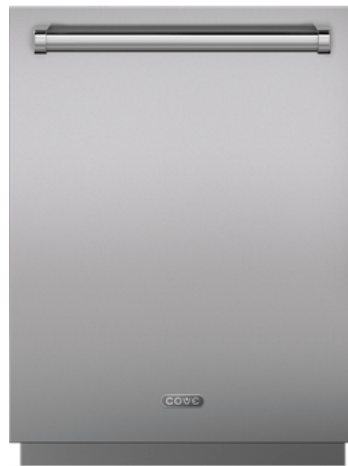

Designer Appointed Features are home details and finishes curated by the talented design professionals responsible for the distinctive looks found in our model homes.

- | | | | | | | | | |
|---|---|---|---|---|--|---|--|---|
| 1 |  | PRIMARY
Westhighland White
SW 7566 | 3 |  | FRONT DOOR
Bronze Anodized | 5 |  | GABLE END TILE
Point Loma – Santa Barbara
Tierra y Fuego |
| 2 |  | ACCENT & TRIM
Smokehouse
SW 7040 | 4 |  | GARAGE DOOR
Caribou
SW 3025 | 6 |  | ROOF
Sunrise Blend – Capistrano
Eagle Roofing |

1 RANGE

Wolf
Stainless Steel | 48" Gas Range

2 VENT HOOD

Wolf
Decorative Wall Mount with Internal Blower | 48"

3 MICROWAVE

Wolf
Stainless Steel | 30" M Series

4 DISHWASHER

Cove
Stainless Steel | 24"

5 WALL OVEN

Wolf
Stainless Steel | 30" M Series Single Wall Oven

6 REFRIGERATOR

Sub-Zero
Stainless Steel | 48" French Door Refrigerator &
Freezer Drawer

1

2

3

4