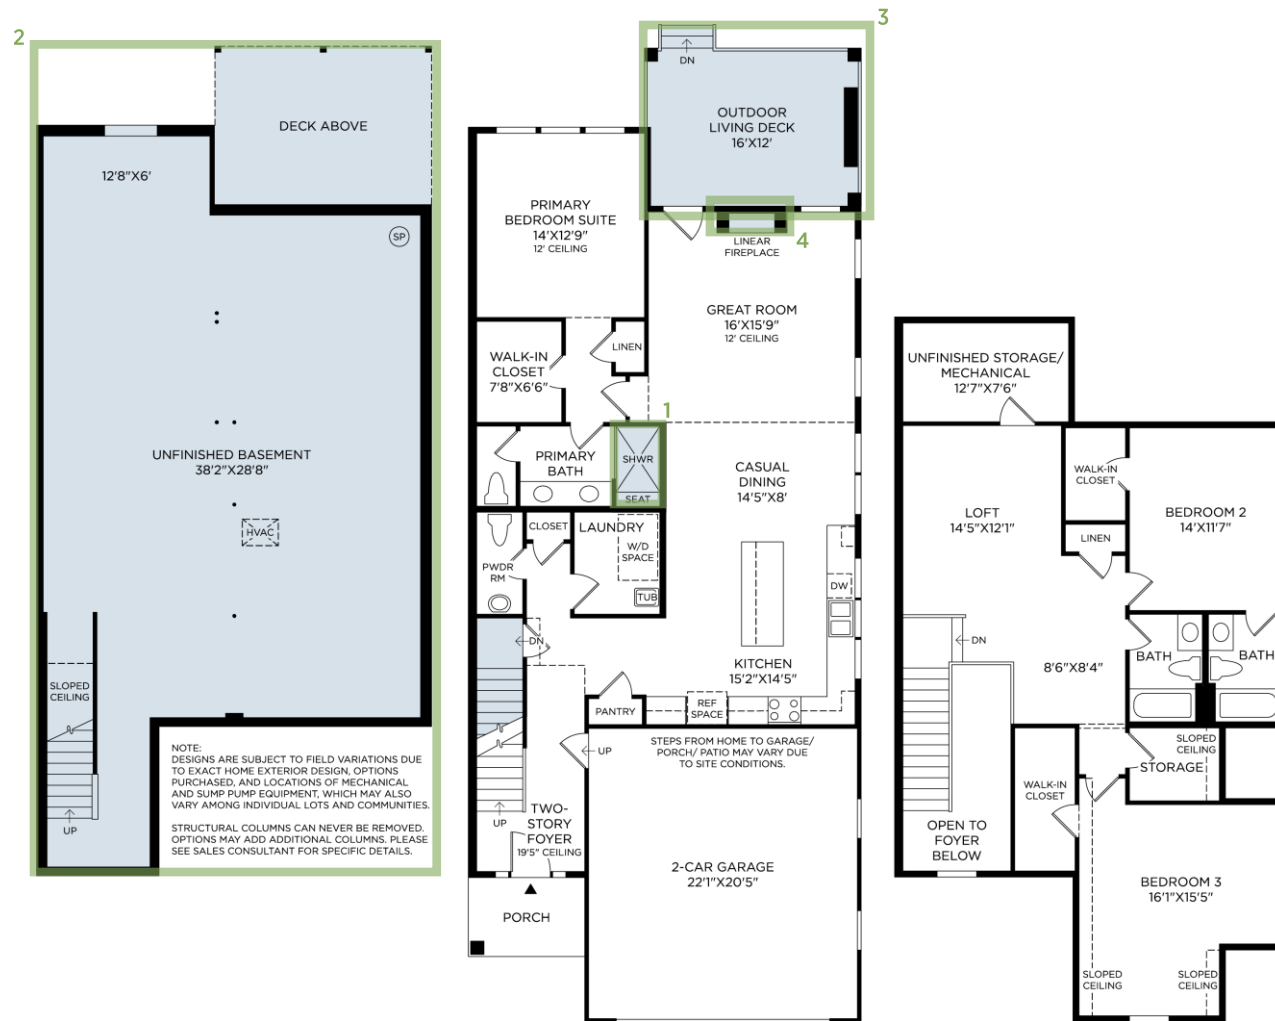

Designer Appointed Features | ARCHITECTURAL SELECTIONS

Designer Appointed Features are home details and finishes curated by the talented design professionals responsible for the distinctive looks found in our model homes.

1 ALTERNATE PRIMARY SHOWER

3 OUTDOOR LIVING SPACE

5 PLUMBING ROUGH-IN IN BASEMENT
(not shown)

7 OAK STAIR W/ PAINTED RISER
(not shown)

2 BASEMENT

4 TRADITIONAL FIREPLACE 42"
SLIMLINE

6 ELECTRIC CAR CHARGING PRE-WIRE
(not shown)