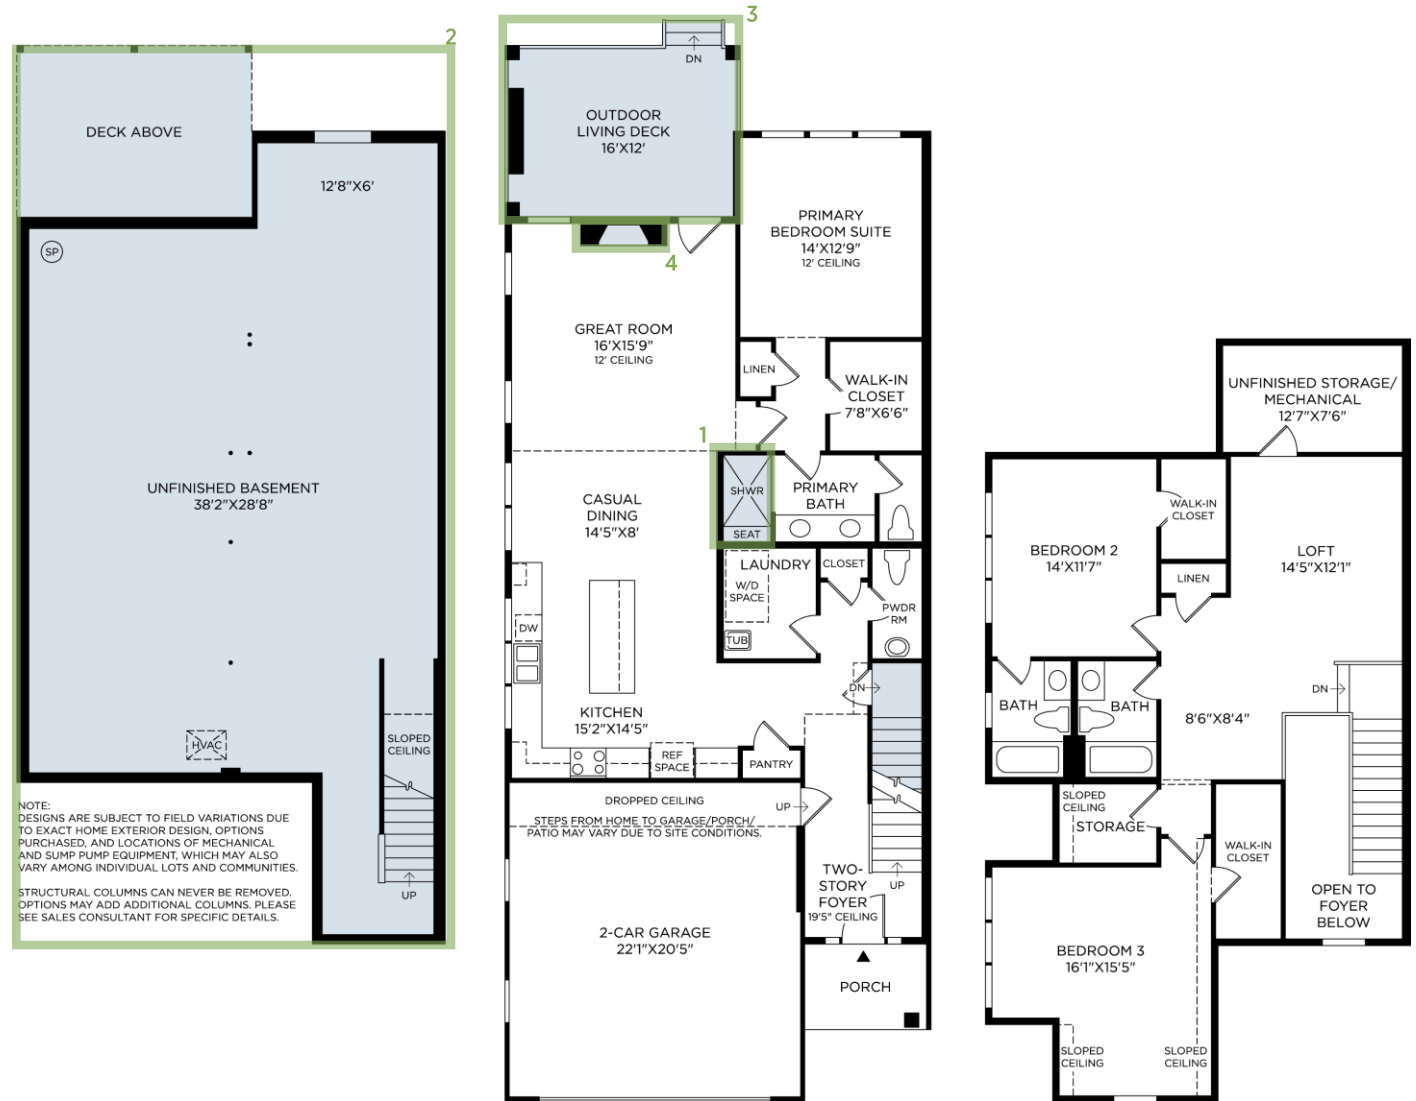

1 ALTERNATE PRIMARY SHOWER

2 BASEMENT

3 OUTDOOR LIVING SPACE

4 TRADITIONAL FIREPLACE 42" SLIMLINE

5 PLUMBING ROUGH-IN IN BASEMENT
(not shown)

6 ELECTRIC CAR CHARGING PRE-WIRE
(not shown)

7 OAK STAIR W/ PAINTED RISER
(not shown)