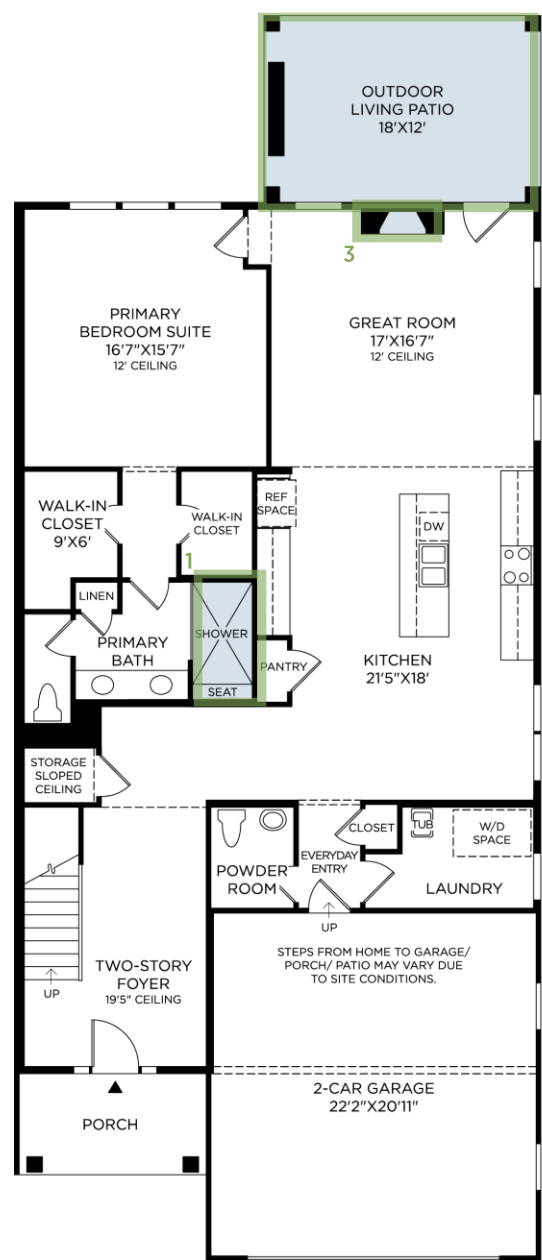

1 ALTERNATE PRIMARY SHOWER

2 OUTDOOR LIVING AREA

3 TRADITIONAL FIREPLACE 42" SLIMLINE

4 ELECTRIC CAR CHARGING PRE-WIRE
(not shown)

5 OAK STAIR W/ PAINTED RISER
(not shown)

Designer Appointed Features | INTERIOR SELECTIONS