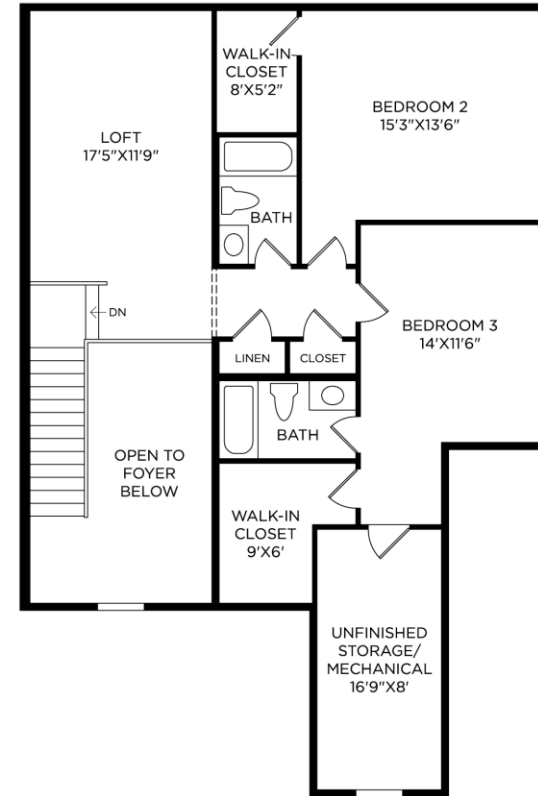

1 ALTERNATE PRIMARY SHOWER

2 OUTDOOR LIVING AREA

3 TRADITIONAL FIREPLACE 42" SLIMLINE

4 ELECTRIC CAR CHARGING PRE-WIRE
(not shown)

5 OAK STAIR W/ PAINTED RISER
(not shown)

Designer Appointed Features | INTERIOR SELECTIONS