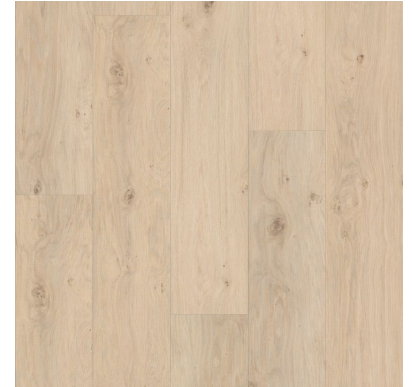

Designer Appointed Features | INTERIOR SELECTIONS

Designer Appointed Features are home details and finishes curated by the talented design professionals responsible for the distinctive looks found in our model homes.

1 WALL PAINT

Sherwin-Williams
White

2 INTERIOR DOORS

Masonite Lincoln Park
1-Panel | Smooth Finish | Hollow Core

3 INTERIOR DOOR HANDLES

Kwikset Halifax Lever
Matte Black | Square

4 FLOORING-TILE

Daltile Fabric Art
Textile Beige | 12" x 24" Matte

5 FLOORING-HARDWOOD

Shaw Stateside Oak
Anthem | 7" White Oak Plank

6 FLOORING-LVP

Shaw Homestead
Wishbone White | 9" Plank

1

2

3

4

5

6