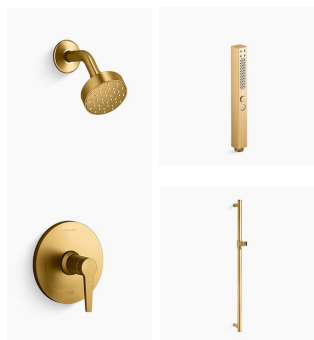

9 SHOWER FIXTURES

Kohler Hint/Pitch
Moderne Brass | Shower Fixture with Hand Shower

10 TOILET

Kohler Archer
White | Comfort Height

11 BATH ACCESSORIES

Kohler Elate
Moderne Brass

12 LIGHTING

Progress Lighting Elevate
Brushed Bronze | 3-Light | 24 3/4" L

1

2

3

4

5

6

7

8

9

10

11

12

Designer Appointed Features | HALL BATH

Designer Appointed Features are home details and finishes curated by the talented design professionals responsible for the distinctive looks found in our model homes.