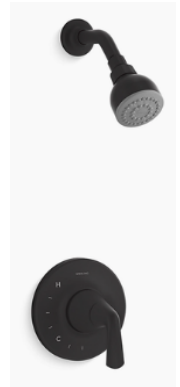

Designer Appointed Features | BATHROOM #1 (FIRST FLOOR)

Designer Appointed Features are home details and finishes curated by the talented design professionals responsible for the distinctive looks found in our model homes.

1 VANITY CABINETS

TIMBERLAKE

DURAFORM ESPRESSO | BARNETT DOOR STYLE

2 HARDWARE

TIMBERLAKE

MATTE BLACK | PULLS

3 COUNTERTOP

MSI

CALICO WHITE | 3CM

4 FAUCET

STERLING MEDLEY

MATTE BLACK | 4" CENTER SET

5 SINK

CONTINENTAL SCOOP

WHITE | U/M WHITE SINK

6 SHOWER TILE—WALLS

COLOR WHEEL

ARCTIC WHITE MATTE | 3X6 HORIZONTAL STACK

7 BATH FLOOR

SHAW LVP

HOME | COZY TAUPE

8 SHOWER FIXTURE

STERLING MEDLEY

MATTE BLACK

9 FIBERGLASS SHOWER PAN

WHITE PAN

10 TOILET

STERLING WINDHAM

WHITE | STANDARD HEIGHT

11 BATH ACCESSORIES

PAMEX

MATTE BLACK | SEAL BEACH

1

2

3

4

5

6

7

8

9

10

11