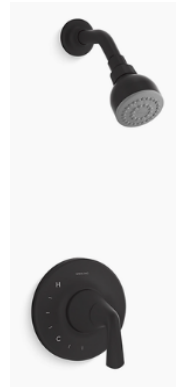

Designer Appointed Features | PRIMARY BATHROOM

Designer Appointed Features are home details and finishes curated by the talented design professionals responsible for the distinctive looks found in our model homes.

1 VANITY CABINETS

TIMBERLAKE

DURAFORM ESPRESSO | BARNETT DOOR STYLE

2 HARDWARE

TIMBERLAKE

MATTE BLACK | PULLS

3 COUNTERTOP

MSI

CALICO WHITE | 3CM

4 FAUCET

STERLING MEDLEY

MATTE BLACK | 4" CENTER SET

5 SINK

CONTINENTAL SCOOP

WHITE | U/M WHITE SINK

6 SHOWER TILE—WALLS

DALTILE MESMERIST

SPIRIT | 3X12 HERRINBONE PATTERN

7 TILE- FLOOR

MARAZZI MOROCCAN

CONCRETE

OFF WHITE | 12X24, 1/3RD OFFSET

8 SHOWER FIXTURE

STERLING MEDLEY

MATTE BLACK

9 FIBERGLASS SHOWER PAN

WHITE PAN

10 TOILET

STERLING WINDHAM

WHITE | STANDARD HEIGHT

11 BATH ACCESSORIES

PAMEX

MATTE BLACK | SEAL BEACH

1

2

3

4

5

6

7

8

9

10

11