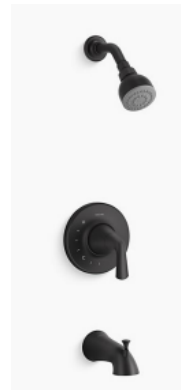

Designer Appointed Features | BATHROOM #2 & #3

Designer Appointed Features are home details and finishes curated by the talented design professionals responsible for the distinctive looks found in our model homes.

1 VANITY CABINETS

TIMBERLAKE

DURAFORM ESPRESSO | BARNETT DOOR STYLE

2 HARDWARE

TIMBERLAKE

MATTE BLACK | PULLS

3 COUNTERTOP

MSI

CALICO WHITE | 3CM

4 FAUCET

STERLING MEDLEY

MATTE BLACK | 4" CENTER SET

5 SINK

CONTINENTAL SCOOP

WHITE | U/M WHITE SINK

6 BATHTUB AND WALLS

STERLING

WHITE | FIBERGLASS WALLS & TUB

7 BATH FLOOR

SHAW LVP

HOME | COZY TAUPE

8 TOILET

STERLING WINDHAM

WHITE | STANDARD HEIGHT

9 BATH ACCESSORIES

PAMEX

MATTE BLACK | SEAL BEACH

10 SHOWER FIXTURE

STERLING MEDLEY

MATTE BLACK

1

2

3

4

5

6

7

8

9

10