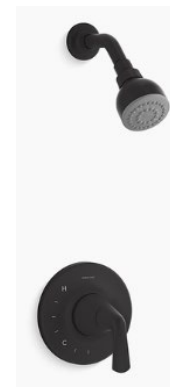

MATTE BLACK

9 FIBERGLASS SHOWER PAN

WHITE PAN

10 TOILET

STERLING WINDHAM

WHITE | STANDARD HEIGHT

11 BATH ACCESSORIES

PAMEX

MATTE BLACK | SEAL BEACH

1

2

3

4

5

6

7