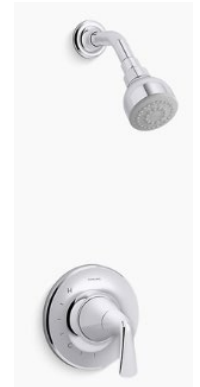

Designer Appointed Features | FIRST FLOOR BATHROOM

Designer Appointed Features are home details and finishes curated by the talented design professionals responsible for the distinctive looks found in our model homes.

1 VANITY CABINETS

TIMBERLAKE

DURAFORM LINEN | BARNETT DOOR STYLE

2 HARDWARE

TIMBERLAKE

POLISHED CHROME | PULLS

3 COUNTERTOP

MSI

MIAMI WHITE | 3CM

4 FAUCET

STERLING MEDLEY

POLISHED CHROME | 4" CENTER SET

5 SINK

CONTINENTAL SCOOP

WHITE | U/M WHITE SINK

6 SHOWER TILE—WALLS

COLOR WHEEL

ARCTIC WHITE GLOSS | 4X16, VERTICAL STACK

7 BATH FLOOR

SHAW LVP

HOME | GENUINE GREIGE

8 SHOWER FIXTURE

STERLING MEDLEY

POLISHED CHROME

9 FIBERGLASS SHOWER PAN

WHITE PAN

10 TOILET

STERLING WINDHAM

WHITE | STANDARD HEIGHT

11 BATH ACCESSORIES

PAMEX

POLISHED CHROME | SEAL BEACH

1

2

3

4

5

6

7

8

9

10

11