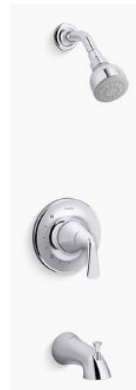

Designer Appointed Features | BATHROOM #3 - THIRD FLOOR

Designer Appointed Features are home details and finishes curated by the talented design professionals responsible for the distinctive looks found in our model homes.

1 VANITY CABINETS

TIMBERLAKE

DURAFORM LINEN | BARNETT DOOR STYLE

2 HARDWARE

TIMBERLAKE

POLISHED CHROME | PULLS

3 COUNTERTOP

MSI

MIAMI WHITE | 3CM

4 FAUCET

STERLING MEDLEY

POLISHED CHROME | 4" CENTER SET

5 SINK

CONTINENTAL SCOOP

WHITE | U/M WHITE SINK, QUANTITY - 2

6 BATHTUB AND WALLS

STERLING

WHITE | FIBERGLASS WALLS & TUB

7 BATH FLOOR

SHAW LVP

HOME | GENUINE GREIGE

8 TOILET

STERLING WINDHAM

WHITE | STANDARD HEIGHT

9 BATH ACCESSORIES

PAMEX

POLISHED CHROME | SEAL BEACH

10 SHOWER FIXTURE

STERLING MEDLEY

POLISHED CHROME

1

2

3

4

5

6

7

8

9

10