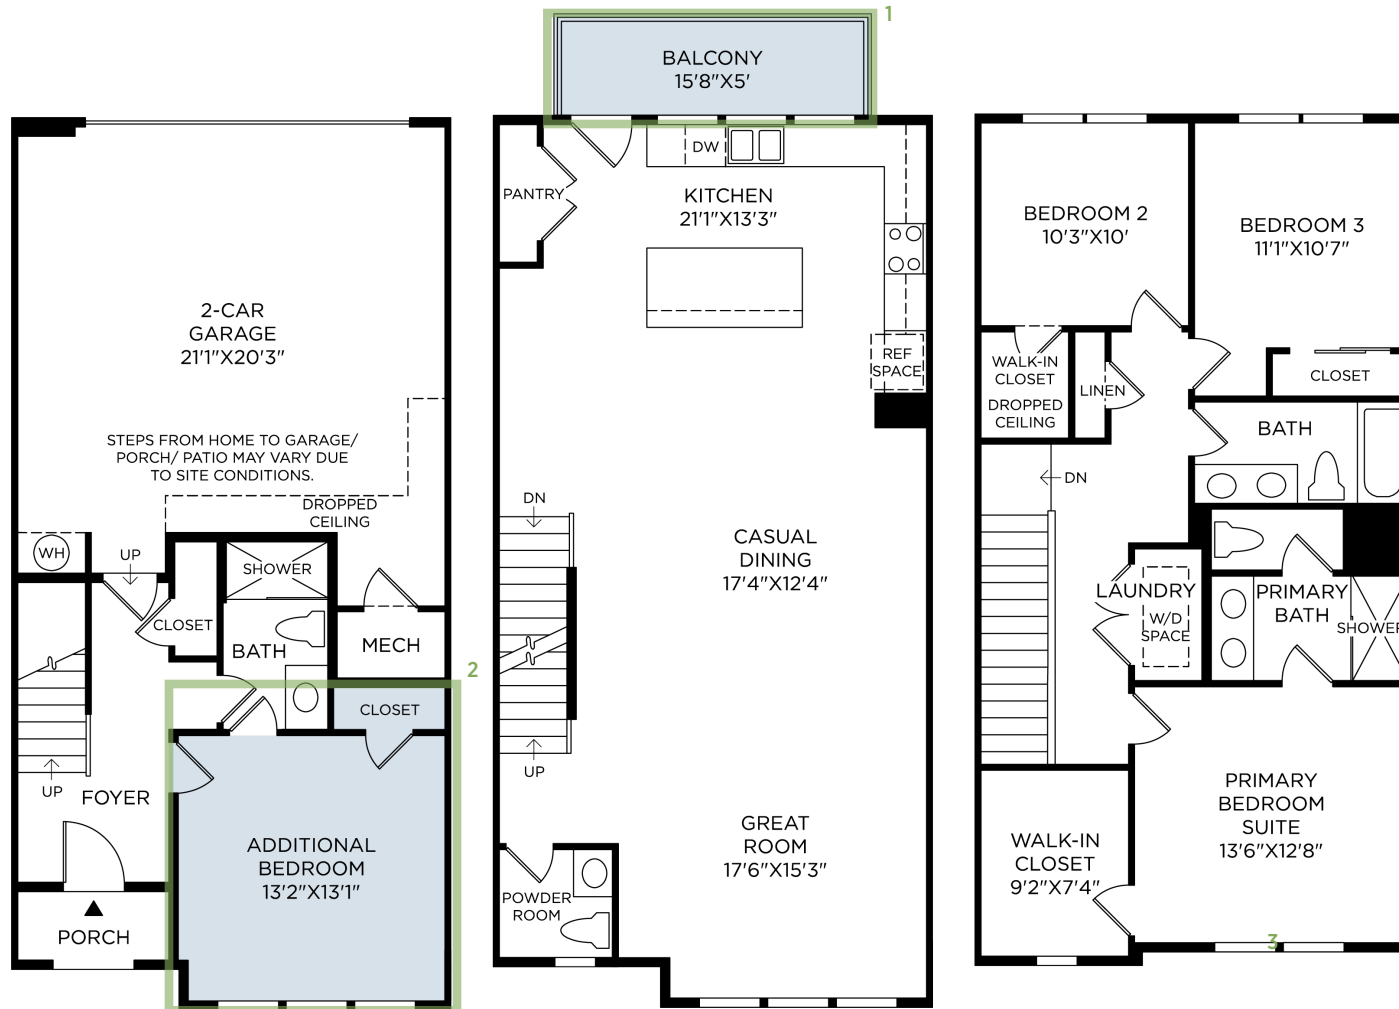

Designer Appointed Features | ARCHITECTURAL SELECTIONS

Designer Appointed Features are home details and finishes curated by the talented design professionals responsible for the distinctive looks found in our model homes.

1 STRUCTURAL OPTION

Option code
Optional description

2 STRUCTURAL OPTION

Option code
Optional description