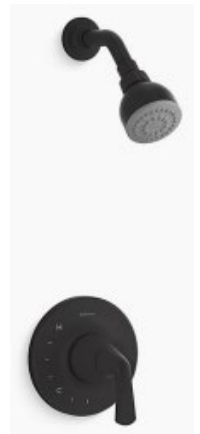

Designer Appointed Features | FIRST FLOOR BATHROOM

Designer Appointed Features are home details and finishes curated by the talented design professionals responsible for the distinctive looks found in our model homes.

1 VANITY CABINETS

TIMBERLAKE

PAINTED LINEN | BARNETT DOOR STYLE

2 HARDWARE

TIMBERLAKE

MATTE BLACK | 0323 PULL

3 COUNTERTOP

COSENTINO QUARTZ

BLANCO MAPLE | 1.5CM

4 FAUCET

STERLING MEDLEY

MATTE BLACK | 4" CENTER SET

5 SINK

CONTINENTAL SCOOP

WHITE | U/M WHITE SINK

6 SHOWER TILE—WALLS

DALTILE MYTHOLOGY

SANTORINI, UNDULATED | 4X12, VERTICAL STACKED

7 BATHROOM FLOOR

LVP SHAW

ADMIRER WESTLAKE HICKORY

8 SHOWER FIXTURE

STERLING MEDLEY

MATTE BLACK

9 SHOWER PAN

WHITE FIBERGLASS PAN

10 TOILET

STERLING WINDHAM

WHITE | STANDARD HEIGHT

11 BATH ACCESSORIES

PAMEX

MATTE BLACK | SEAL BEACH

1

2

3

4

5

6

7

8

9

10

11