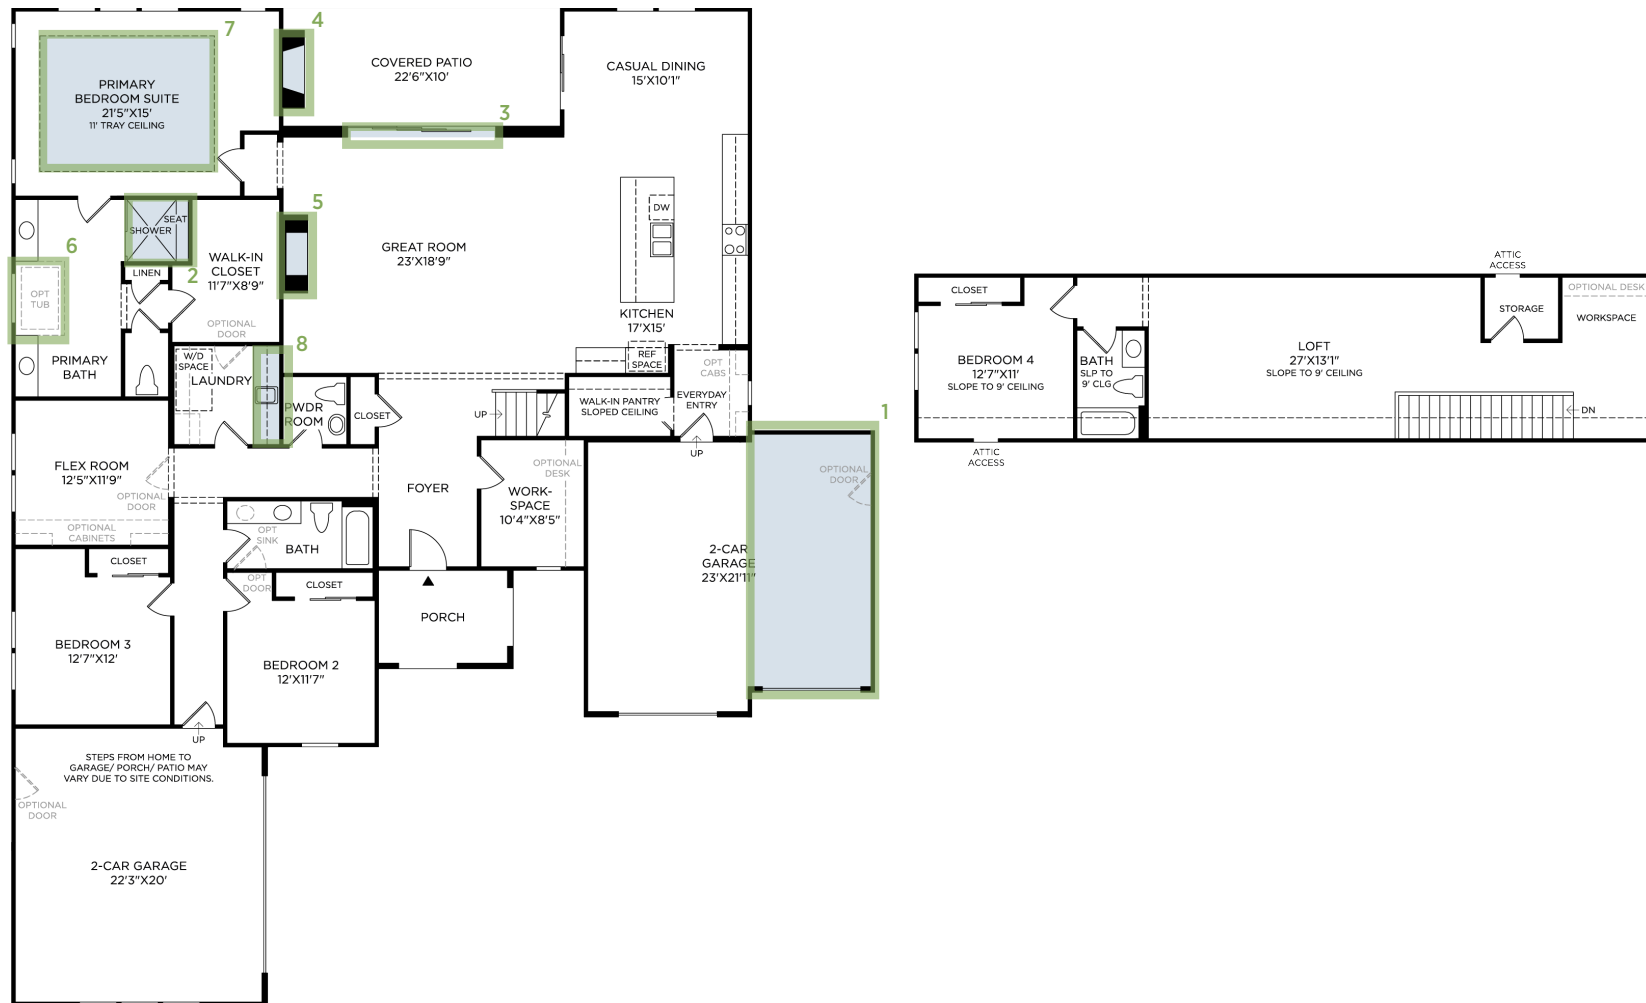

Designer Appointed Features | ARCHITECTURAL SELECTIONS

Designer Appointed Features are home details and finishes curated by the talented design professionals responsible for the distinctive looks found in our model homes.

1 4-CAR GARAGE

3 MULTI-SLIDE STACKED DOOR

5 LINEAR FIREPLACE

7 TRAY CEILING PRIMARY BEDROOM

2 ALTERNATE PRIMARY SHOWER

4 EXTERIOR FIREPLACE

6 FREE-STANDING TUB

8 LAUNDRY ROOM SINK W/ CABINETS