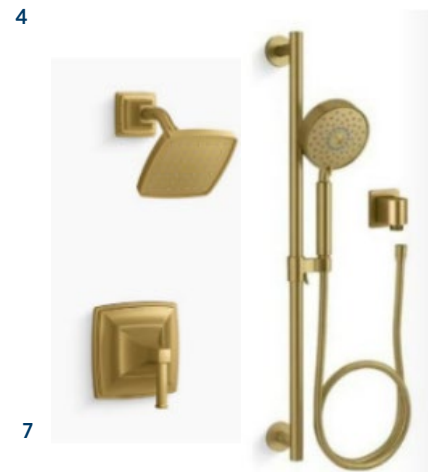

Sterling Windham

White | Elongated | Chair Height

9 BATH ACCESSORIES

Kohler

Elate Towel, Hand towel, Toilet Paper
Moderne Brass

Designer Appointed Features | BATHROOM 2

Designer Appointed Features are home details and finishes curated by the talented design professionals responsible for the distinctive looks found in our model homes.