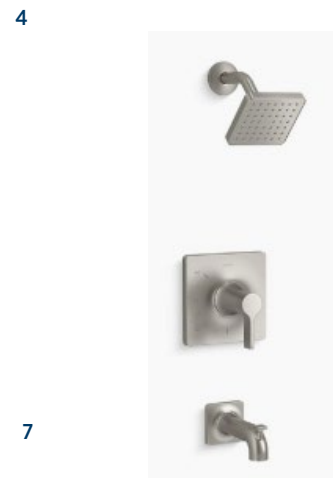

## 9 BATH ACCESSORIES

Kohler

Elate Towel, Hand towel, Toilet Paper

Brushed Nickel