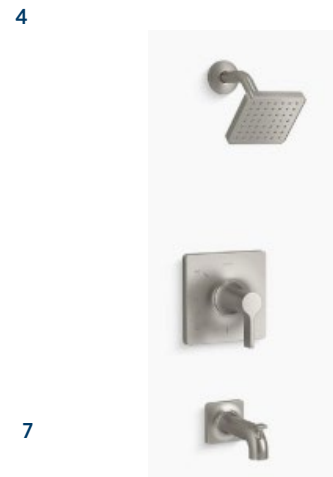

## 9 BATH ACCESSORIES

Kohler

Elate Towel, Hand towel, Toilet Paper

Brushed Nickel