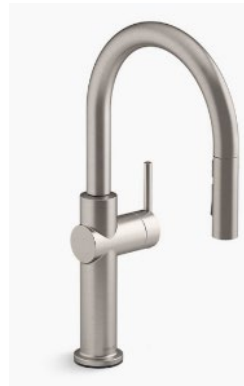

Designer Appointed Features | KITCHEN

Designer Appointed Features are home details and finishes curated by the talented design professionals responsible for the distinctive looks found in our model homes.

1 CABINETS-ISLAND

Shrock
Ingalis 5 pc. | Steam

2 CABINETS-PERIMETER

Shrock
Ingalis 5 pc. | Stea,

3 CABINET DOOR HARDWARE

Masterbrand
Gibson Pulls | Satin Nickel

4 COUNTERTOP-KITCHEN

MSI Quartz
Calacatta Duolina

5 FLOORING-LAMINATE

Mohawk
Seaside Estates | Sail Cloth

6 BACKSPLASH

Daltile
Mesmerist | 3 x 12 Gloss | Trance

7 FAUCET

Kohler
Crué | Vibrant Stainless

8 SINK

Kohler
Whitehaven | White
Single-bowl Apron Front

1

2

3

4

5

6

7

8