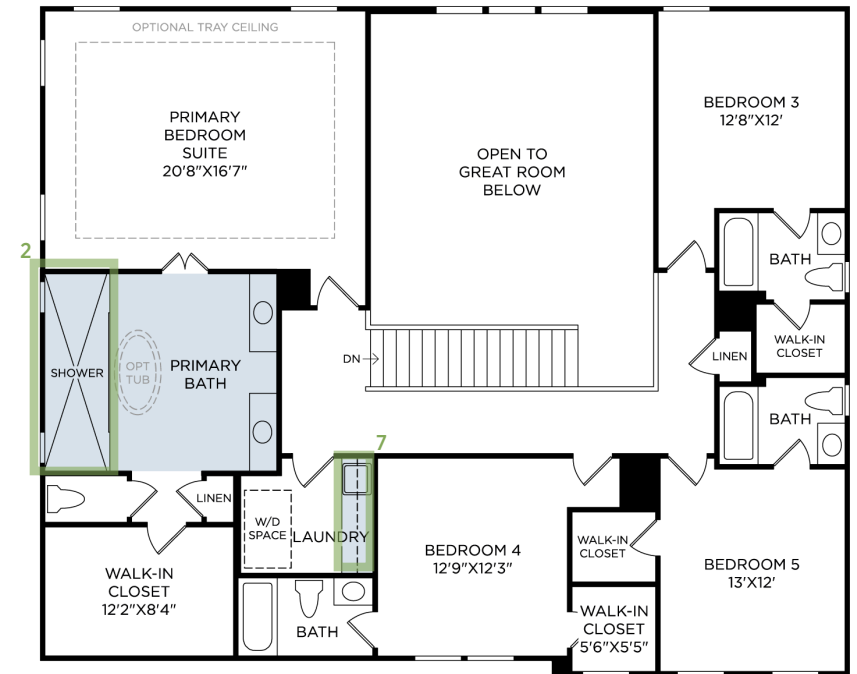

Designer Appointed Features | ARCHITECTURAL SELECTIONS

Designer Appointed Features are home details and finishes curated by the talented design professionals responsible for the distinctive looks found in our model homes.

1 3-CAR GARAGE 2/1 SPLIT

3 ALTERNATE CONSERVATORY

5 MULTI-SLIDE STACKED DOOR

7 LAUNDRY ROOM SINK AND CABINETS

2 ALTERNATE PRIMARY SHOWER

4 OPEN RAILING REPLACES HALF WALL
(not shown)

6 CLERESTORY WINDOWS
(not shown)

8 EXTERIOR FIREPLACE 42"
COURTYARD

9 LINEAR FIREPLACE 42" COSMO/RAVE