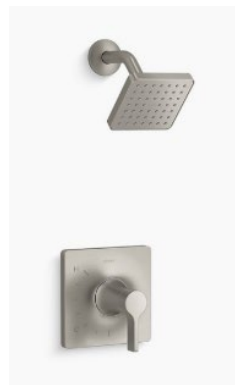

Designer Appointed Features | BATH 2 (1st Floor)

Designer Appointed Features are home details and finishes curated by the talented design professionals responsible for the distinctive looks found in our model homes.

1 VANITY CABINETS

Shrock

Ingalis 5 pc. | Steam

2 HARDWARE

Masterbrand

Gibson Pulls | Satin Nickel

3 COUNTERTOP

MSI

Calacatta Duolina

4 FAUCET

Kohler

Venza | Brushed Nickel

5 SINK

Kohler

White | Caxton Undermount

6 SHOWER TILE

Daltile

Color Wheel Classic | 4 x 16 Glossy | Arctic White
(Shower Walls)

Perpetuo | ¾" Hex Matte | Elegant Beige
(Shower Floors)

7 SHOWER & TUB FIXTURES

Kohler

Venza | Brushed Nickel

8 TOILET

Sterling Windham

White | Elongated | Chair Height

9 BATH ACCESSORIES

Kohler

Elate Towel, Hand towel, Toilet Paper
Brushed Nickel

1

2

3

4

5

6

7

8

9