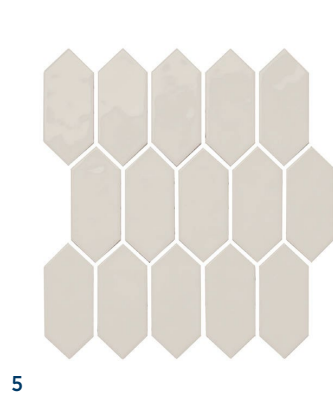

Designer Appointed Features | KITCHEN

Designer Appointed Features are home details and finishes curated by the talented design professionals responsible for the distinctive looks found in our model homes.

1 CABINETS

Diamond Vibe

Steam | Bryant Flat Drawer

2 HARDWARE

Jeffrey Alexander

625-128SN

3 CABINET-ISLAND

Diamond Vibe

Steam | Bryant Flat Drawer

4 COUNTERTOP-PERIMETER

Silestone

Calacatta Gold | 3CM

5 BACKSPLASH

Dal Tile

Olympus | Mythology Picket

6 FLOORING-HARDWOOD

Shaw

Homeland | Tradition

7 FAUCET

Kohler

Satin Nickel | Crue

8 SINK

Kohler

Stainless | Single Bowl

9 LIGHTING-ISLAND

Progress

Brushed Nickel

10 LIGHTING-DINING

Progress

Brushed Nickel