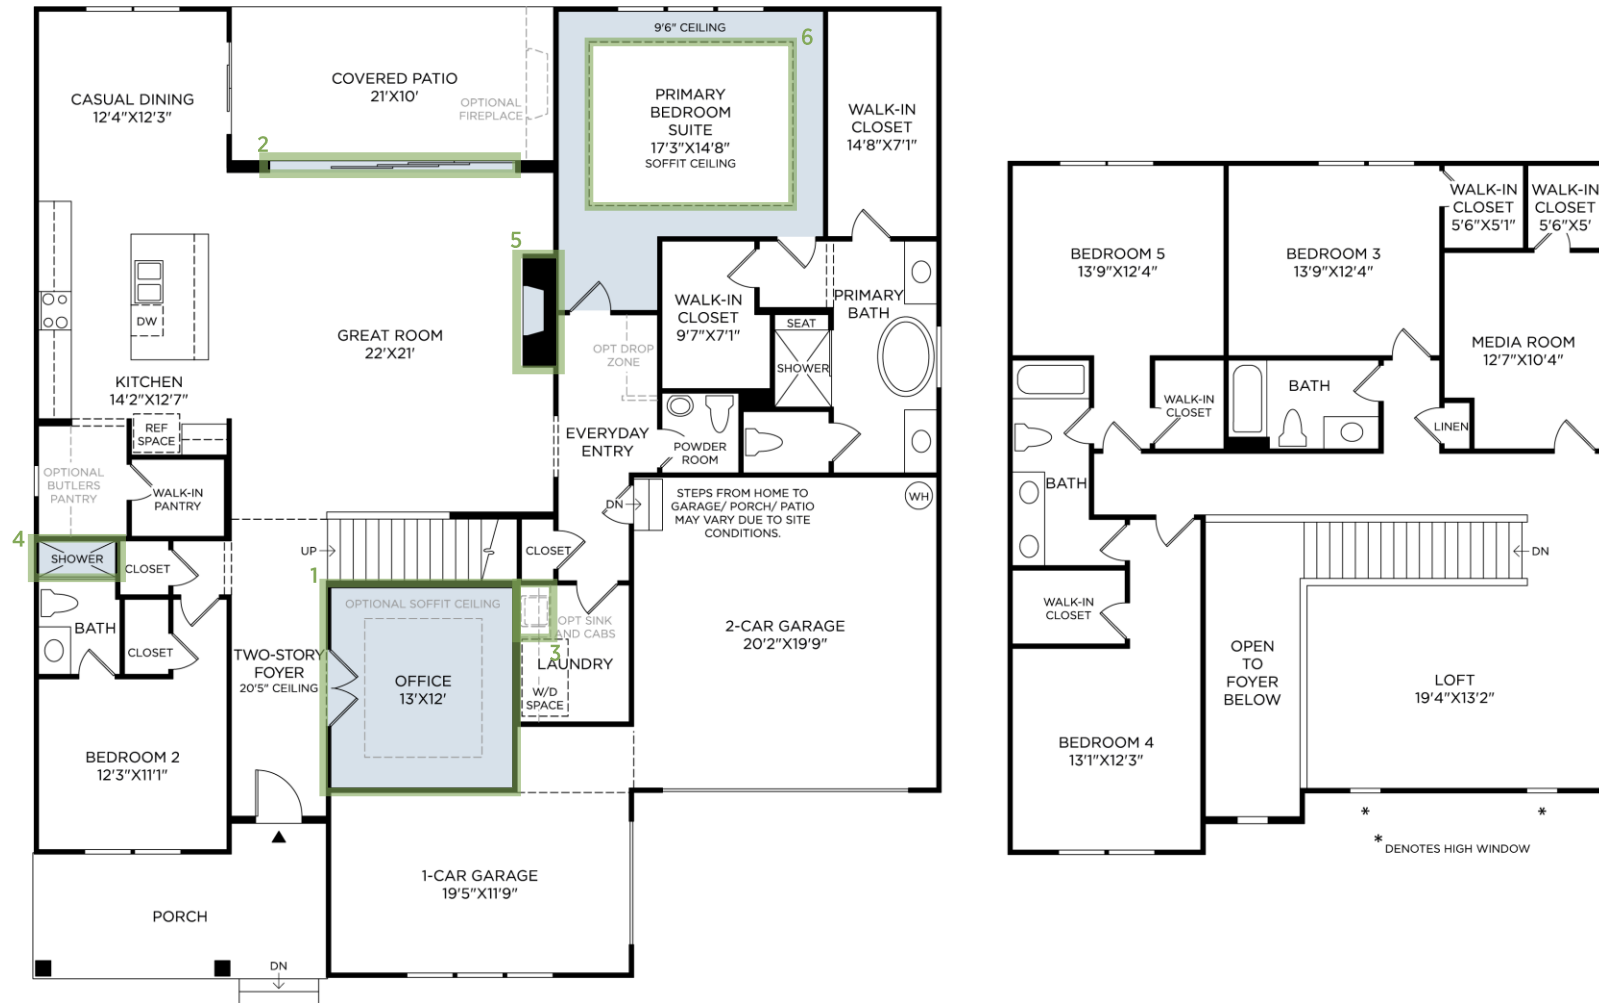

1 OFFICE REPLACES FLEX ROOM

3 LAUNDRY ROOM U/M SINK W/
CABINET

5 TRADITIONAL FIREPLACE 42"

2 MULTI-SLIDE STACKED DOOR 16X8

4 SEC BATH - SHOWER STALL W/
TILE FLOOR

6 SOFFIT IN PRIMARY BEDROOM

Designer Appointed Features | KITCHEN