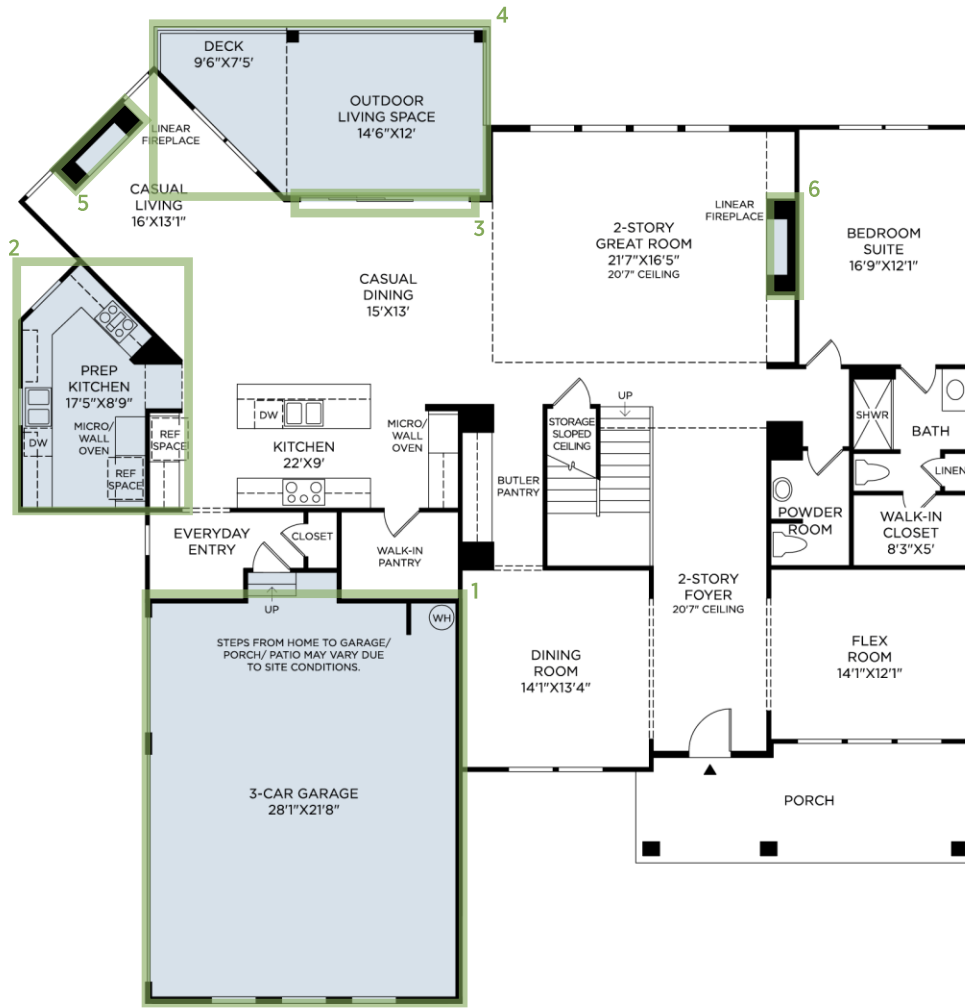

1 3-CAR SIDE-ENTRY GARAGE

3 MULTI-SLIDE STACKED DOOR 12X8

5 LINEAR FIREPLACE 48" MEZZO/ CRAVE

7 LAUNDRY ROOM SINK BASE CABINET

2 PREP KITCHEN

4 OUTDOOR LIVING SPACE

6 LINEAR FIREPLACE 48" MEZZO/ CRAVE

8 SEC BATH - SHOWER STALL W/ TILE FLOOR (not shown)