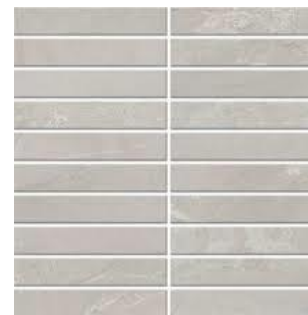

### Kohler Elate

Polished Chrome | 24" Towel Bar, TP Holder, Towel Ring, and Robe Hook

1

2

3

4

5

6