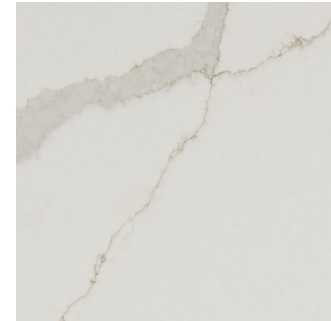

Designer Appointed Features | PRIMARY BATHROOM

Designer Appointed Features are home details and finishes curated by the talented design professionals responsible for the distinctive looks found in our model homes.

1 VANITY CABINETS

Timberlake Sonoma
Maple Almond | Level 2

2 HARDWARE

Timberlake
Modern Brushed Gold | Knob- 3563MB

3 COUNTERTOP

MSI Quartz
Calacatta Idillio | Level 3

4 FAUCET

Kohler Hint/Pitch
Moderne Brass | Widespread

5 SINK

Kohler Caxton
White | Oval

6 SHOWER TILE—WALLS

Daltile Color Wheel
4x16 Arctic White Gloss

7 SHOWER TILE—FLOOR

Daltile Color Wheel
Arctic White | 1.5" Hex

8 SHOWER FIXTURES

Kohler Hint/Pitch
Moderne Brass

9 TILE - FLOOR

Daltile Fabric Art
Textile Beige | 12x24 Straight/Parallel to Vanity

10 TOILET

Kohler Windham
White | Windham Comfort Height

11 BATH ACCESSORIES

Kohler Elate
Moderne Brass

1

2

3

4

5

6

7

8

9

10

11