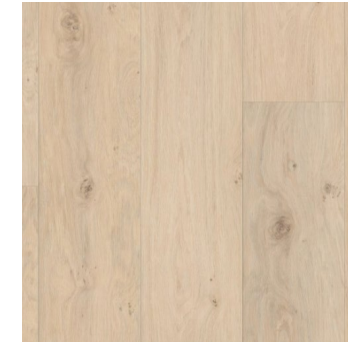

Designer Appointed Features | KITCHEN

Designer Appointed Features are home details and finishes curated by the talented design professionals responsible for the distinctive looks found in our model homes.

1 CABINETS - PERIMETER

Timberlake Sonoma
Maple Almond | Level 2

2 CABINETS - ISLAND

Timberlake Sonoma
Maple Almond | Level 2

3 HARDWARE

Timberlake
Modern Brushed Gold | Knob- 3563MG

4 COUNTERTOP- PERIMETER & ISLAND

MSI Quartz
Calacatta Idillio | Level 3

5 BACKSPLASH

Daltile Mythology
Santorini, Undulated | 4x12, Horizontal Stack

6 FAUCET

Kohler Crue Pull Down
Modern Brass | K-22972-2MB

7 SINK

Kohler Cairn
White U/M Single Bowl | Apron Front K-25786-CM6

8 FLOORING

Shaw Luxury Vinyl Plank
Homestead | Wishbone White

9 LIGHTING-ISLAND

Progress Lighting
Laria Pendant Champagne Bronze, QTY - 2