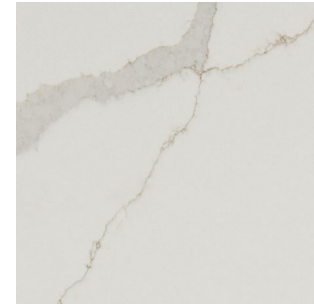

Designer Appointed Features | FIRST FLOOR BATH SUITE

Designer Appointed Features are home details and finishes curated by the talented design professionals responsible for the distinctive looks found in our model homes.

1 VANITY CABINETS

Timberlake Sonoma
Maple Almond | Level 2

2 HARDWARE

Timberlake
Brushed Nickel | Knob- 3563MB

3 COUNTERTOP

MSI Quartz
Calacatta Idillio | Level 3

4 FAUCET

Kohler Buckley
Brushed Nickel | Widespread

5 SINK

Kohler Caxton
White | Oval

6 SHOWER TILE—WALLS

Daltile Mythology
Santorini, Undulated Gloss | 4x12 Vertical Stack

7 SHOWER TILE—FLOOR

Marazzi Moroccan Concrete
Off White | 1.5' Hex

8 SHOWER FIXTURES

Kohler Buckley
Brushed Nickel

9 TILE - FLOOR

Daltile Fabric Art Textile
Beige | 12x24, Straight/Parallel to Vanity

10 TOILET

Kohler Windham
White | Windham Comfort Height

11 BATH ACCESSORIES

Seal Beach
Brushed Nickel

1

2

3

4

5

6

7

8

9

10

11