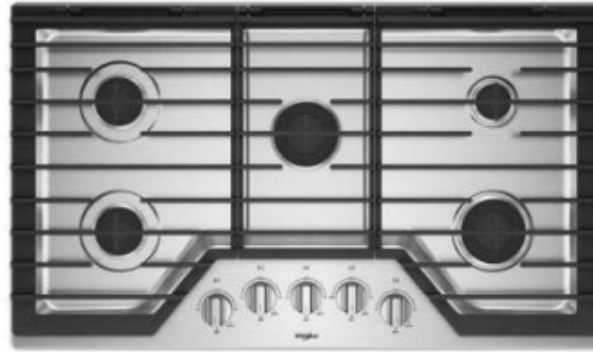

Designer Appointed Features | KITCHEN APPLIANCES

Designer Appointed Features are home details and finishes curated by the talented design professionals responsible for the distinctive looks found in our model homes.

1 COOKTOP

Whirlpool
Stainless Steel | 36" 5-Burner Gas

2 VENT HOOD

Whirlpool
Stainless Steel | 36" Under Cabinet

3 MICROWAVE/OVEN COMBO

Whirlpool
Stainless Steel

4 DISHWASHER

Whirlpool
Stainless Steel

5 REFRIGERATOR

Whirlpool 36" Side by Side
Stainless Steel

1