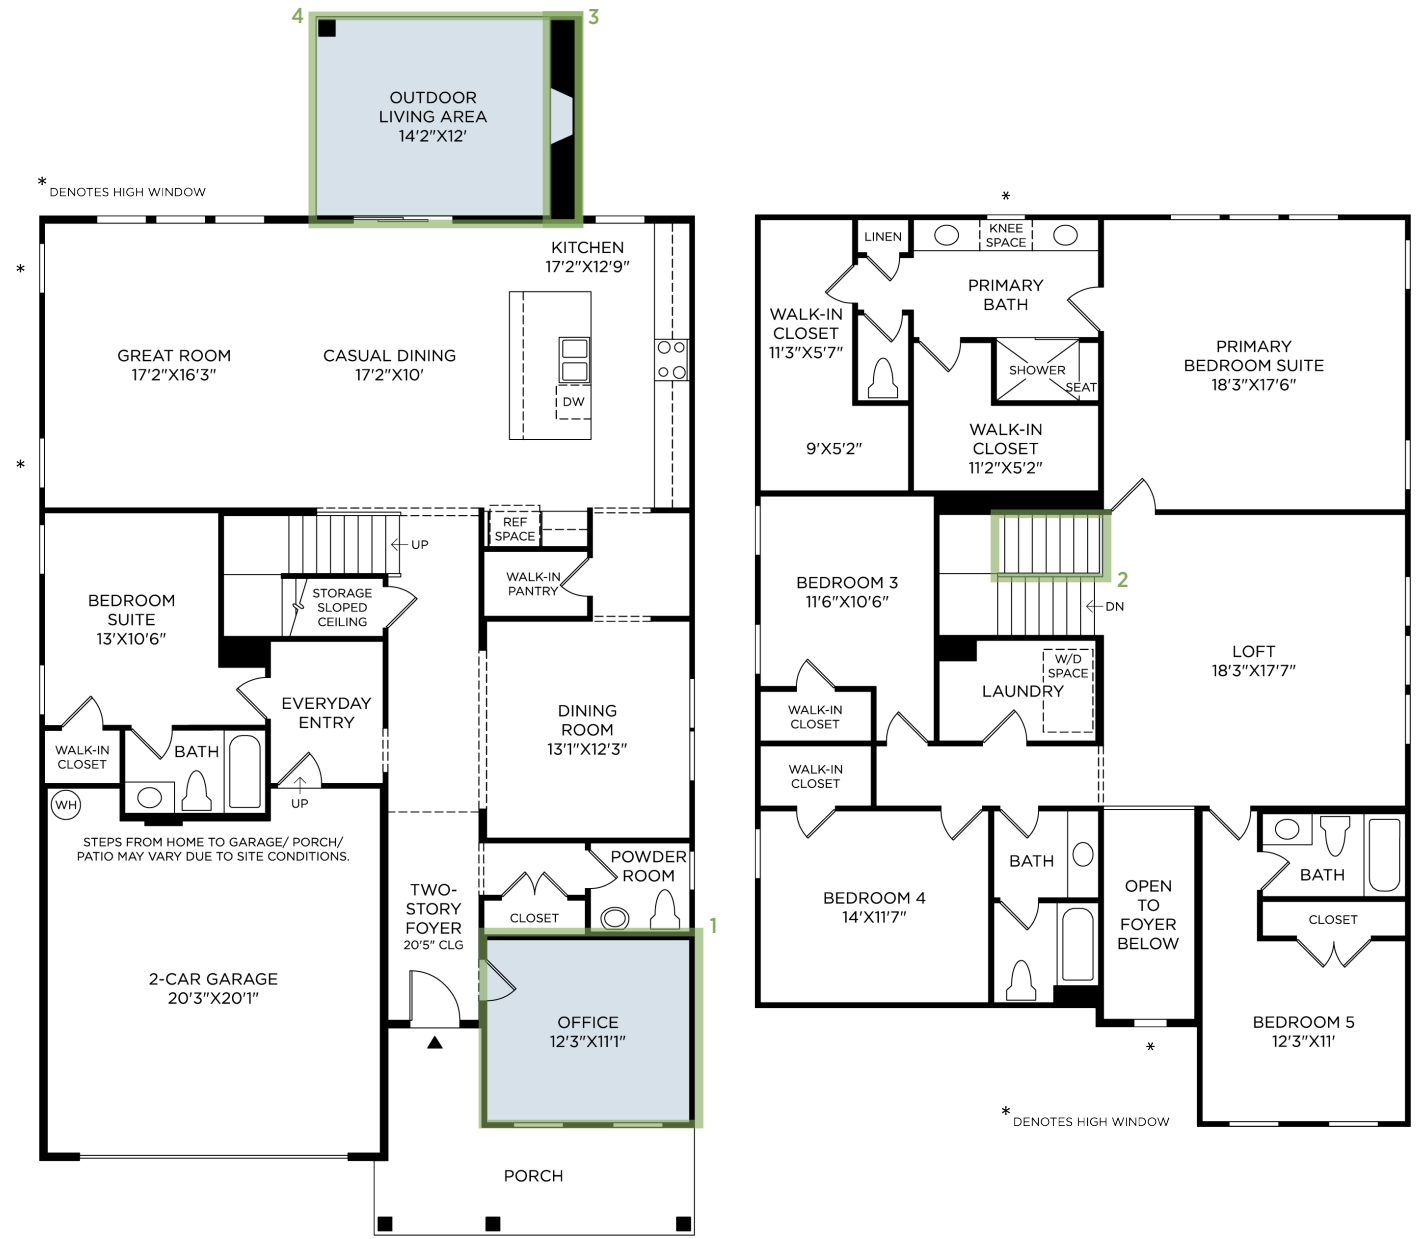

- 1 OFFICE REPLACES FLEX ROOM
- 2 OPEN RAIL REPLACES HALF WALL
- 3 EXTERIOR FIREPLACE 42" COURTYARD
- 4 OUTDOOR LIVING AREA
- 5 PRIMARY BATH 1.75 RAINHEAD
(not shown)
- 6 SEC BATH - SHOWER STALL W/ TILE FLOOR REPLACES TUB
(not shown)
- 7 TILE SURROUND REPLACES INCLUDED TUB/SHOWER
(not shown)