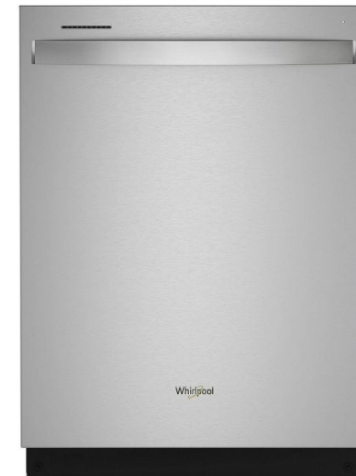

## 4 WALL OVEN/MICROWAVE

Whirlpool 30" Oven/Microwave  
Combo w/Air Fryer  
Stainless Steel | WOEC5030LZ

## 5 DISHWASHER

Whirlpool 24"  
Stainless Steel | WDT751SAPZ

1

2

3

4

5