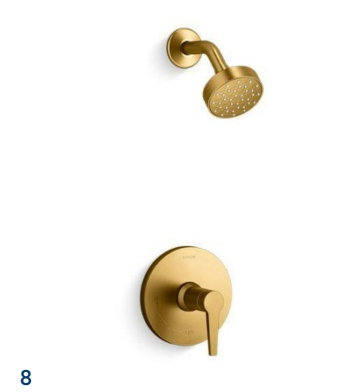

1 VANITY CABINETS

Manufacturer Product
Color | Size or Description

2 HARDWARE

Manufacturer Product
Color | Size or Description

3 COUNTERTOP

Manufacturer Product
Color | Size or Description

4 FAUCET

Kohler Hint/Pitch
Brushed Moderne Brass | K-97093-4-2MB

5 SINK

Kohler Caxton Rectangle
Undermount
White | K-20000-0

6 SHOWER TILE—WALLS

Manufacturer Product
Color | Size or Description

7 SHOWER TILE—FLOOR

Manufacturer Product
Color | Size or Description

8 SHOWER FIXTURES

Kohler Hint/Pitch
Brushed Moderne Brass | K-TS97077-4G-2MB

9 TOILET

Kohler Highline
White | K-439990-0

10 BATH ACCESSORIES

Kohler Elate
Brushed Moderne Brass | K-27293-2MB & K-27287-2MB

Designer Appointed Features | WET BAR