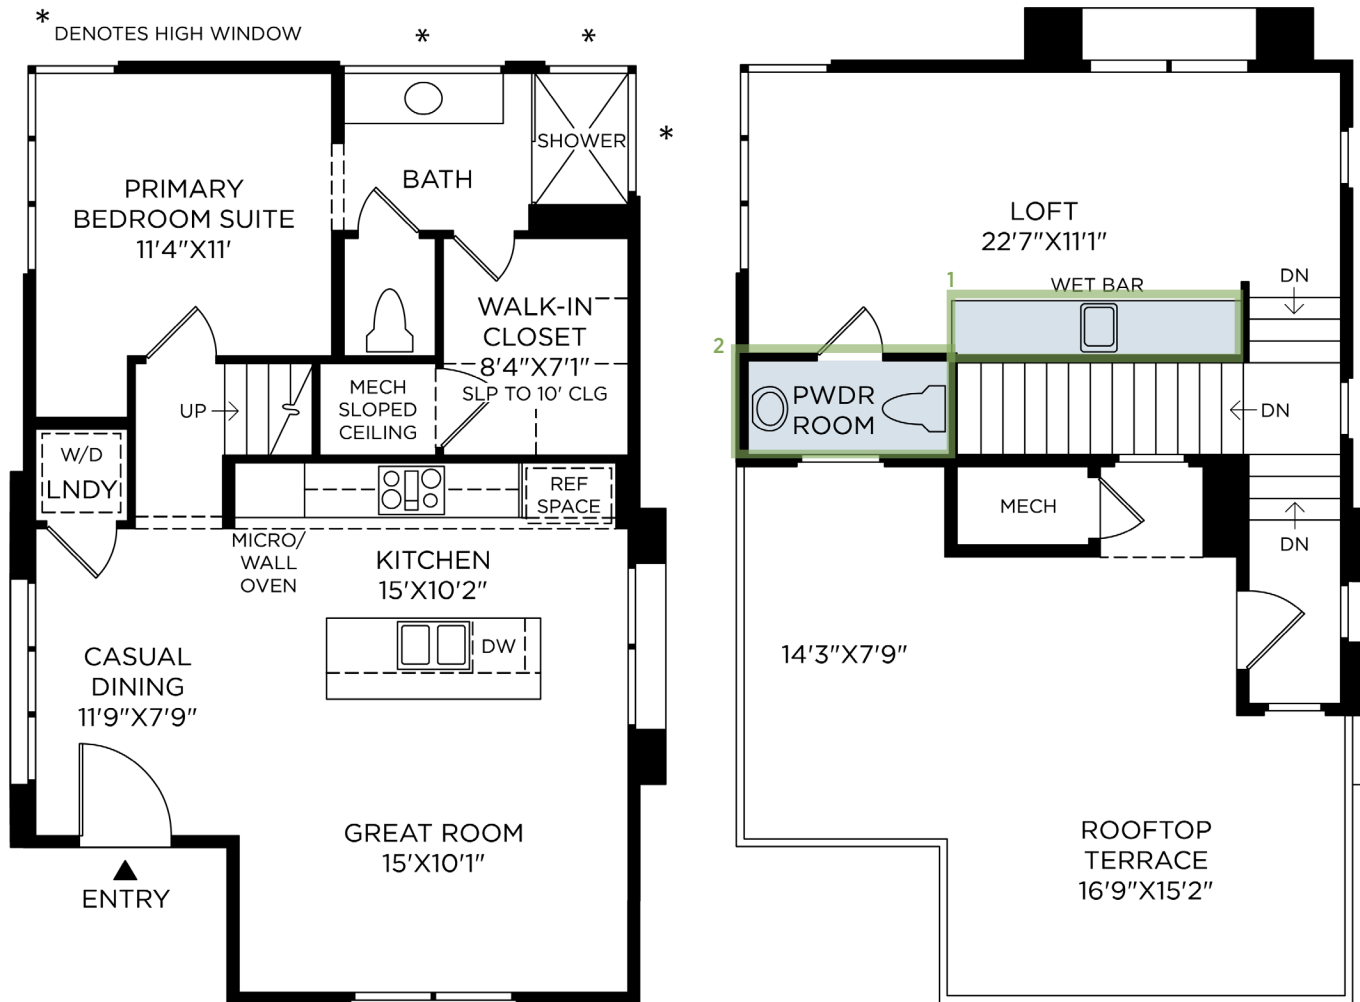

1 WET BAR LOFT

3 ZERO THRESHOLD SHOWER AT
PRIMARY BATH
(not shown)

2 POWDER ROOM

Designer Appointed Features | INTERIOR SELECTIONS

Designer Appointed Features are home details and finishes curated by the talented design professionals responsible for the distinctive looks found in our model homes.