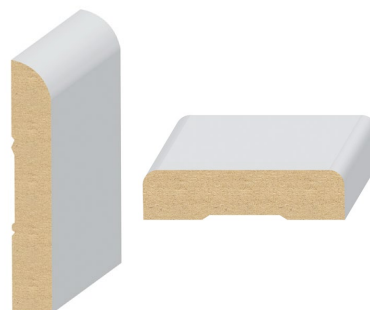

Designer Appointed Features | INTERIOR SELECTIONS

Designer Appointed Features are home details and finishes curated by the talented design professionals responsible for the distinctive looks found in our model homes.

1 WALL PAINT

Manufacturer Product

Color | Size or Description

2 INTERIOR DOORS

Masonite Square 2 Panel

White | Hollow Core

3 INTERIOR DOOR HANDLES

Kwikset Z Wave Deadbolt
w/San Clemente Grip &
Halifax Lever

Ladera Lever (Interior)

Satin Nickel

Kwikset Z Wave Deadbolt
w/San Clemente Grip &
Halifax Lever (Front Door)

Satin Nickel | Square Trim

4 FLOORING-CARPET

Manufacturer Product

Color | Size or Description

5 FLOORING-TILE

Manufacturer Product

Color | Size or Description

6 FLOORING-HARDWOOD

Manufacturer Product

Color | Size or Description

7 BASEBOARDS & CASINGS

3 ½" Base & 2 ¼" Casing

Pure White

8 STAIR RAIL

Open Mission Rail

TB-000 | White Paint

1

2

3

4

5

6

7

8