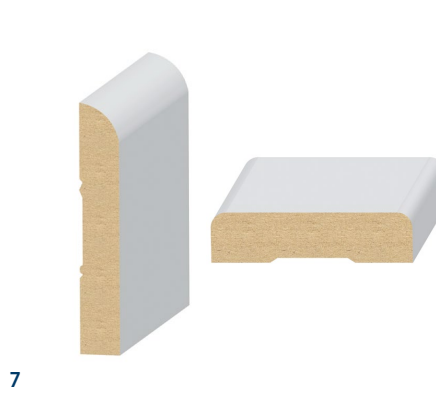

5 FLOORING-TILE

Arizona Tile Davenport
Ash | 12x24 Straight Stacked

6 FLOORING-LUXURY VINYL PLANK

Shaw Home
Genuine Greige | 9x60 Random 33% Stagger

7 BASEBOARDS & CASINGS

3 1/2" Base & 2 1/4" Casing
Pure White

8 STAIR RAIL

Open Mission Rail
TB-000 | White Paint

Designer Appointed Features | KITCHEN

Designer Appointed Features are home details and finishes curated by the talented design professionals responsible for the distinctive looks found in our model homes.