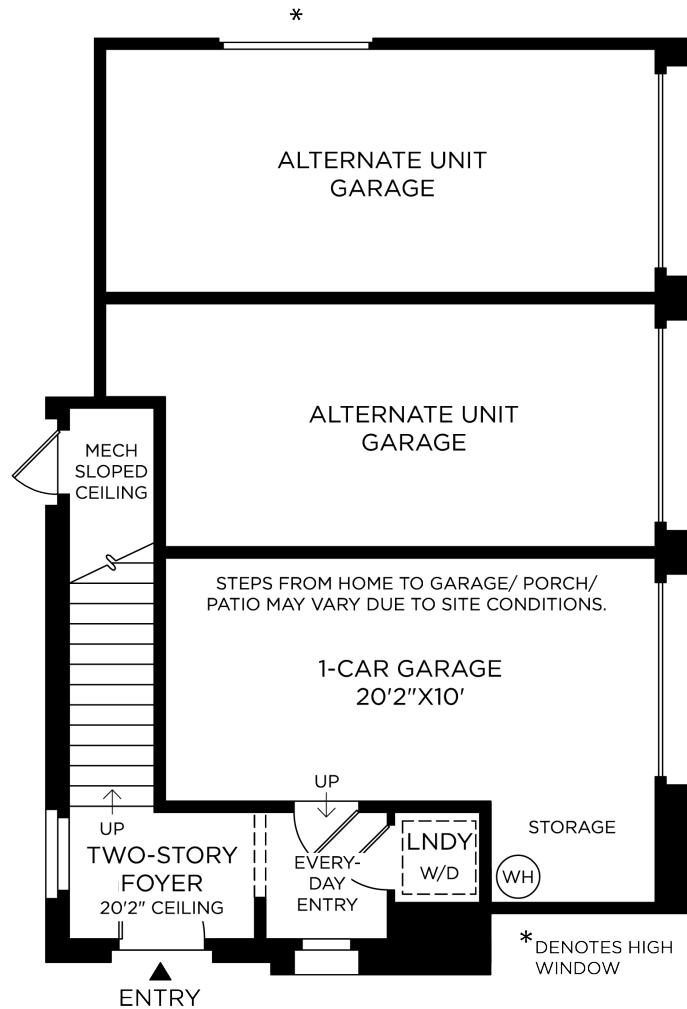

Designer Appointed Features | STRUCTURAL OPTIONS

Designer Appointed Features are home details and finishes curated by the talented design professionals responsible for the distinctive looks found in our model homes.

1 ALTERNATE KITCHEN ISLAND DESIGN

2 TILE SHOWER FLOOR

(not shown)