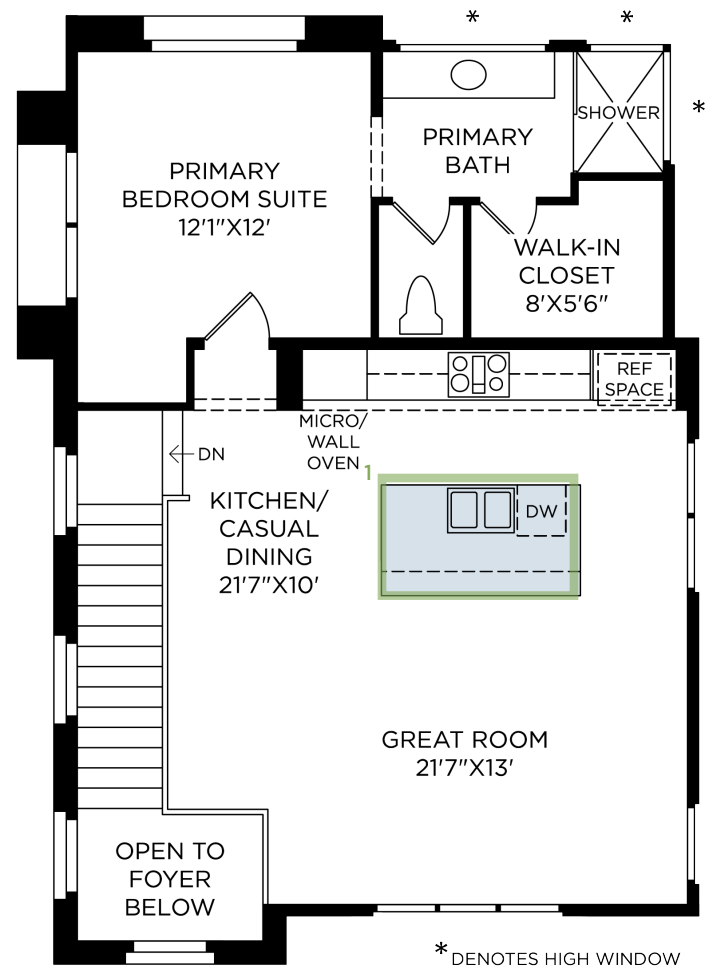

Designer Appointed Features | STRUCTURAL OPTIONS

Designer Appointed Features are home details and finishes curated by the talented design professionals responsible for the distinctive looks found in our model homes.

1 ALTERNATE KITCHEN ISLAND DESIGN

2 TILE SHOWER FLOOR

(not shown)