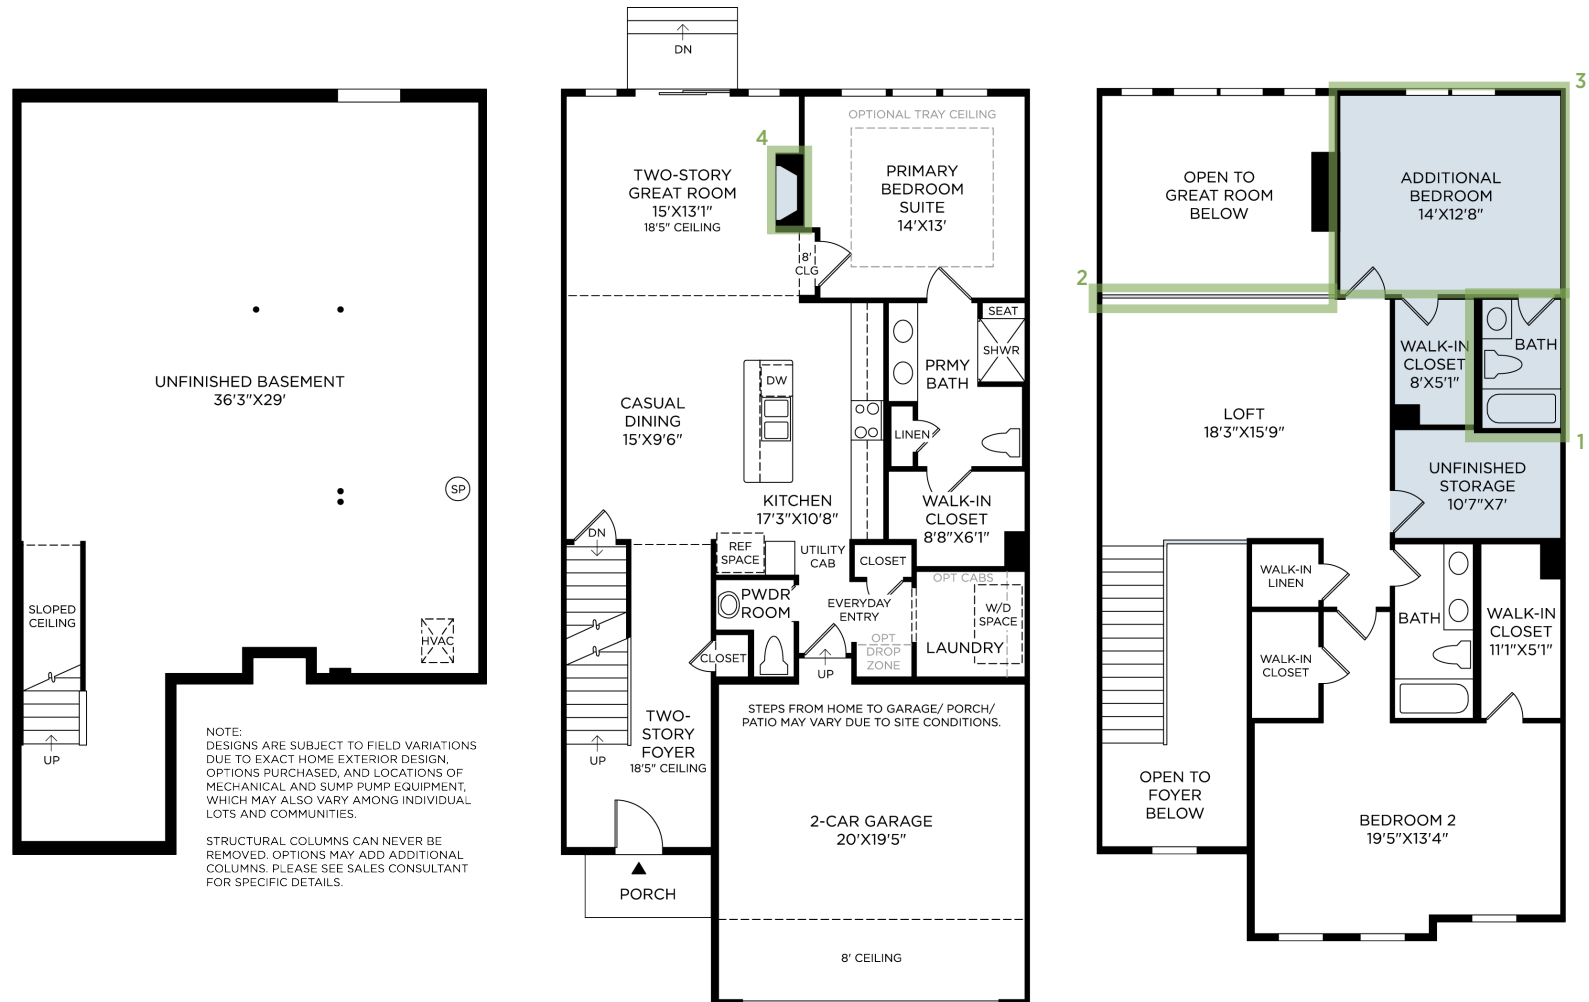

Designer Appointed Features | ARCHITECTURAL SELECTIONS

Designer Appointed Features are home details and finishes curated by the talented design professionals responsible for the distinctive looks found in our model homes.

1 ADDITIONAL BATH

3 ADDITIONAL BEDROOM AT LOFT

5 PLUMBING ROUGH-IN IN BASEMENT
(not shown)

2 OPEN RAILING

4 TRADITIONAL FIREPLACE