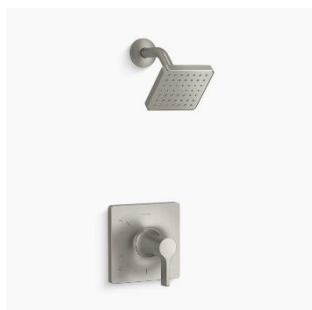

Designer Appointed Features | PRIMARY BATHROOM

Designer Appointed Features are home details and finishes curated by the talented design professionals responsible for the distinctive looks found in our model homes.

1 VANITY CABINETS

Century Cabinetry Malibu
White

2 HARDWARE

Century Cabinetry Ascendra
Brushed Satin Nickel

3 COUNTERTOP

Cosentino Silestone Quartz
Miami White | Eased Edge

4 FAUCET

Kohler Venza
Brushed Nickel | 8" Widespread

5 SINK

Kohler Caxton Undermount
White | 7- 5/16" x 15- 15/16" x 20- 9/16"

6 SHOWER TILE—WALLS

DalTile Multitude Wave
White | 12" x 24" | Vertical Stacked

7 SHOWER FLOOR

Acrylic Pan
White

8 FLOORING- TILE

American Olean Union
Platinum White | 12" x 24"

9 SHOWER FIXTURE

Kohler Venza
Brushed Nickel

10 TOILET

Kohler Highline
White | Comfort Height

11 BATH ACCESSORIES

Kohler Elate
Brushed Nickel

12 LIGHTING

Progress Replay
Brushed Nickel | 3 Light | 22"

1

2

3

4

5

6

7

8

9

10

11

12