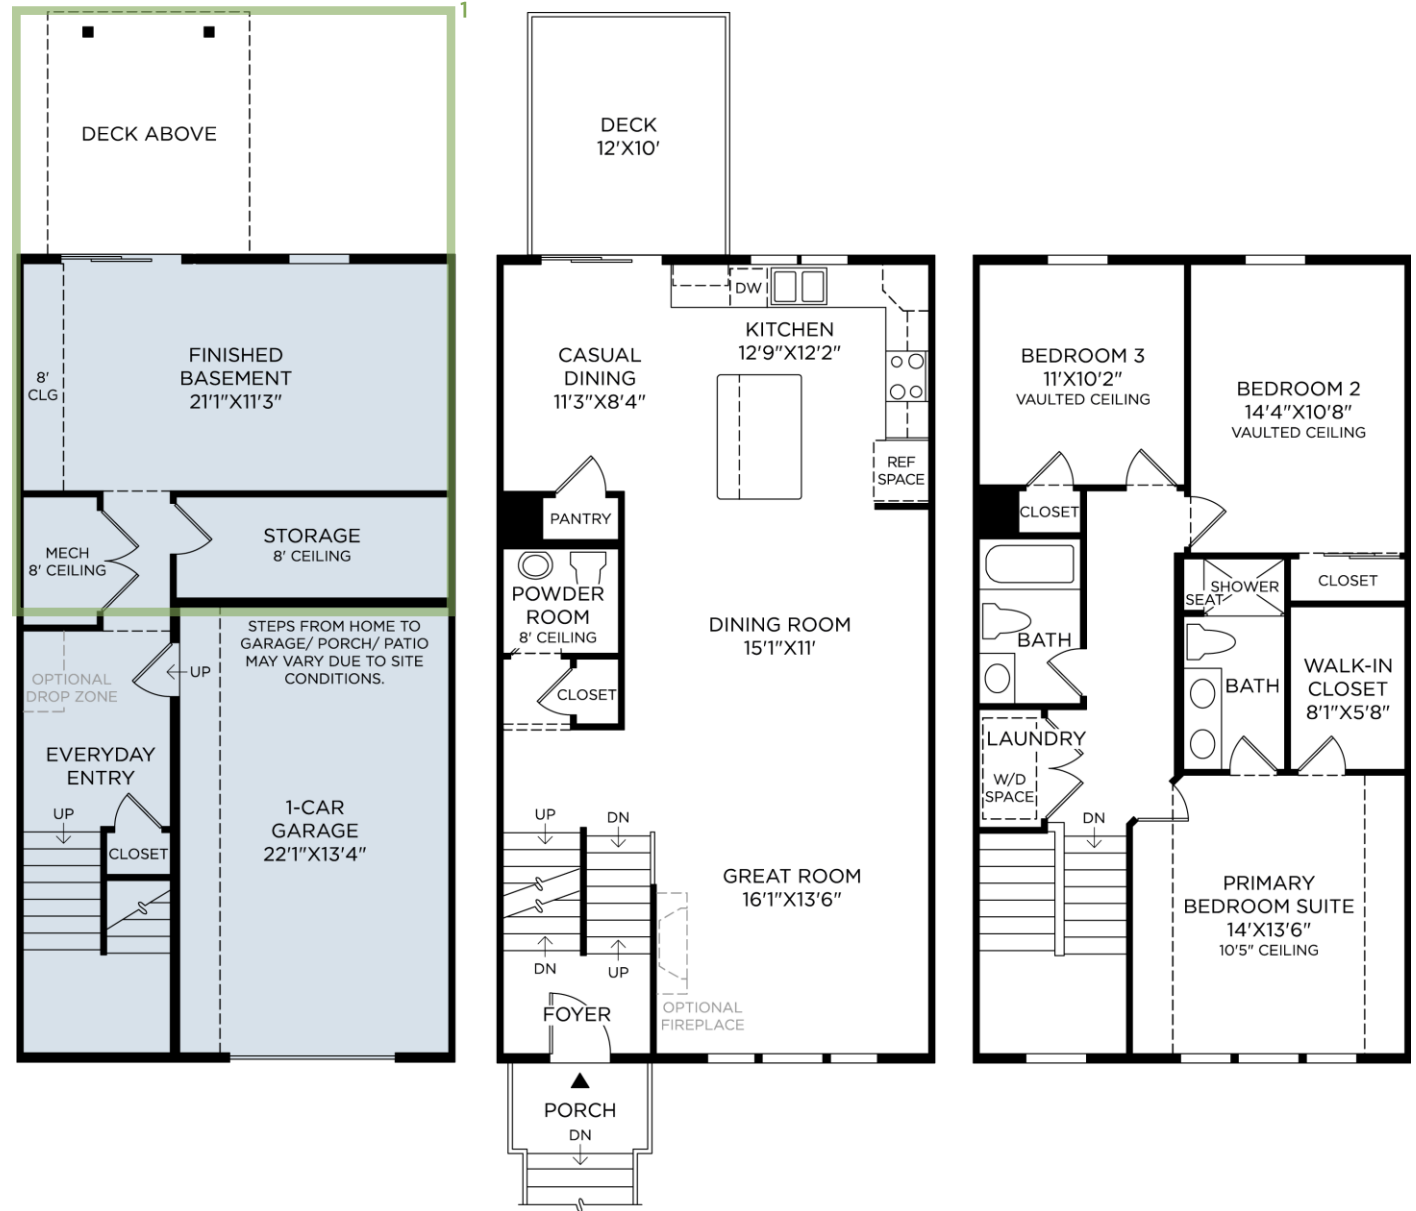

Designer Appointed Features | ARCHITECTURAL SELECTIONS

Designer Appointed Features are home details and finishes curated by the talented design professionals responsible for the distinctive looks found in our model homes.

1 FINISHED WALKOUT BASEMENT

2 KITCHEN VENTILATION TO OUTSIDE

(not shown)