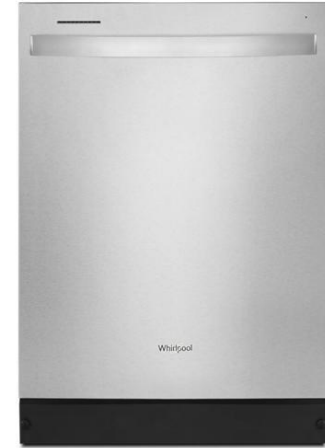

Designer Appointed Features | KITCHEN APPLIANCES

Designer Appointed Features are home details and finishes curated by the talented design professionals responsible for the distinctive looks found in our model homes.

1 MICROWAVE HOOD

Whirlpool | Microwave Hood
30" | Stainless Steel

2 DISHWASHER

Whirlpool | Dishwasher
24" | Stainless Steel

3 RANGE

Whirlpool | Gas Range
30" | Stainless Steel | Slide In Range

4 REFRIGERATOR

Whirlpool | Refrigerator
36" | Stainless Steel