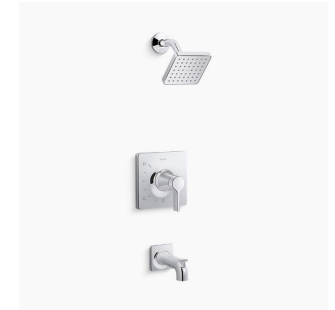

Designer Appointed Features | HALL BATH

Designer Appointed Features are home details and finishes curated by the talented design professionals responsible for the distinctive looks found in our model homes.

1 VANITY CABINETS

Century Cabinetry Malibu
Arctic White

2 HARDWARE

Century Cabinetry Kinney
Polished Chrome

3 COUNTERTOP

Cosentino Silestone Quartz
Miami White | Eased Edge

4 FAUCET

Kohler Venza
Polished Chrome | 8" Widespread

5 SINK

Kohler | Caxton Undermount
White | 7- 5/16" x 15- 15/16" x 20- 9/16"

6 SHOWER TILE— WALLS

Daltile Mythology
Santorini | 4x12 | Undulated

7 TUB

Sterling Ensemble
White

8 TUB/SHOWER FIXTURE

Kohler Venza
Polished Chrome

9 FLOOR TILE

DaTile Scripter
Oracle | 12x24

10 TOILET

Kohler Highline
White | Comfort Height

11 BATH ACCESSORIES

Kohler Elate
Polished Chrome

12 LIGHTING

Progress Replay
Polished Nickel | 3 Light | 22"

1

2

3

4

5

6

7

8

9

10

11

12