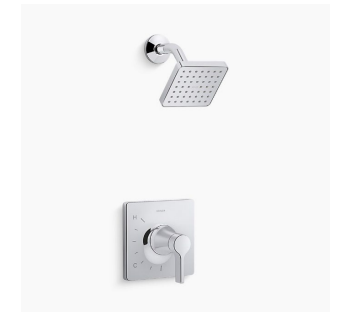

Designer Appointed Features | PRIMARY BATHROOM

Designer Appointed Features are home details and finishes curated by the talented design professionals responsible for the distinctive looks found in our model homes.

1 VANITY CABINETS

Century Cabinetry Malibu
Arctic White

2 HARDWARE

Century Cabinetry Kinney
Polished Chrome

3 COUNTERTOP

Cosentino Silestone Quartz
Miami White | Eased Edge

4 FAUCET

Kohler Venza
Polished Chrome | 8" Widespread

5 SINK

Kohler | Caxton Undermount
White | 7- 5/16" x 15- 15/16" x 20- 9/16"

6 SHOWER TILE—ACCENT TILE

Daltile Miramo
Sand | 1x6 Stack Mosaic

7 SHOWER TILE—SIDE WALLS

DalTile Scriptor
Oracle | 12x24

8 SHOWER FAUCET

Kohler Venza
Polished Chrome

9 FLOOR TILE

DalTile Scriptor
Oracle | 12x24

10 TOILET

Kohler Highline
White | Comfort Height

11 BATH ACCESSORIES

Kohler Elate
Polished Chrome

12 LIGHTING

Progress Replay
Polished Nickel | 3 Light | 22"

1

2

3

4

5

6

7

8

9

10

11

12