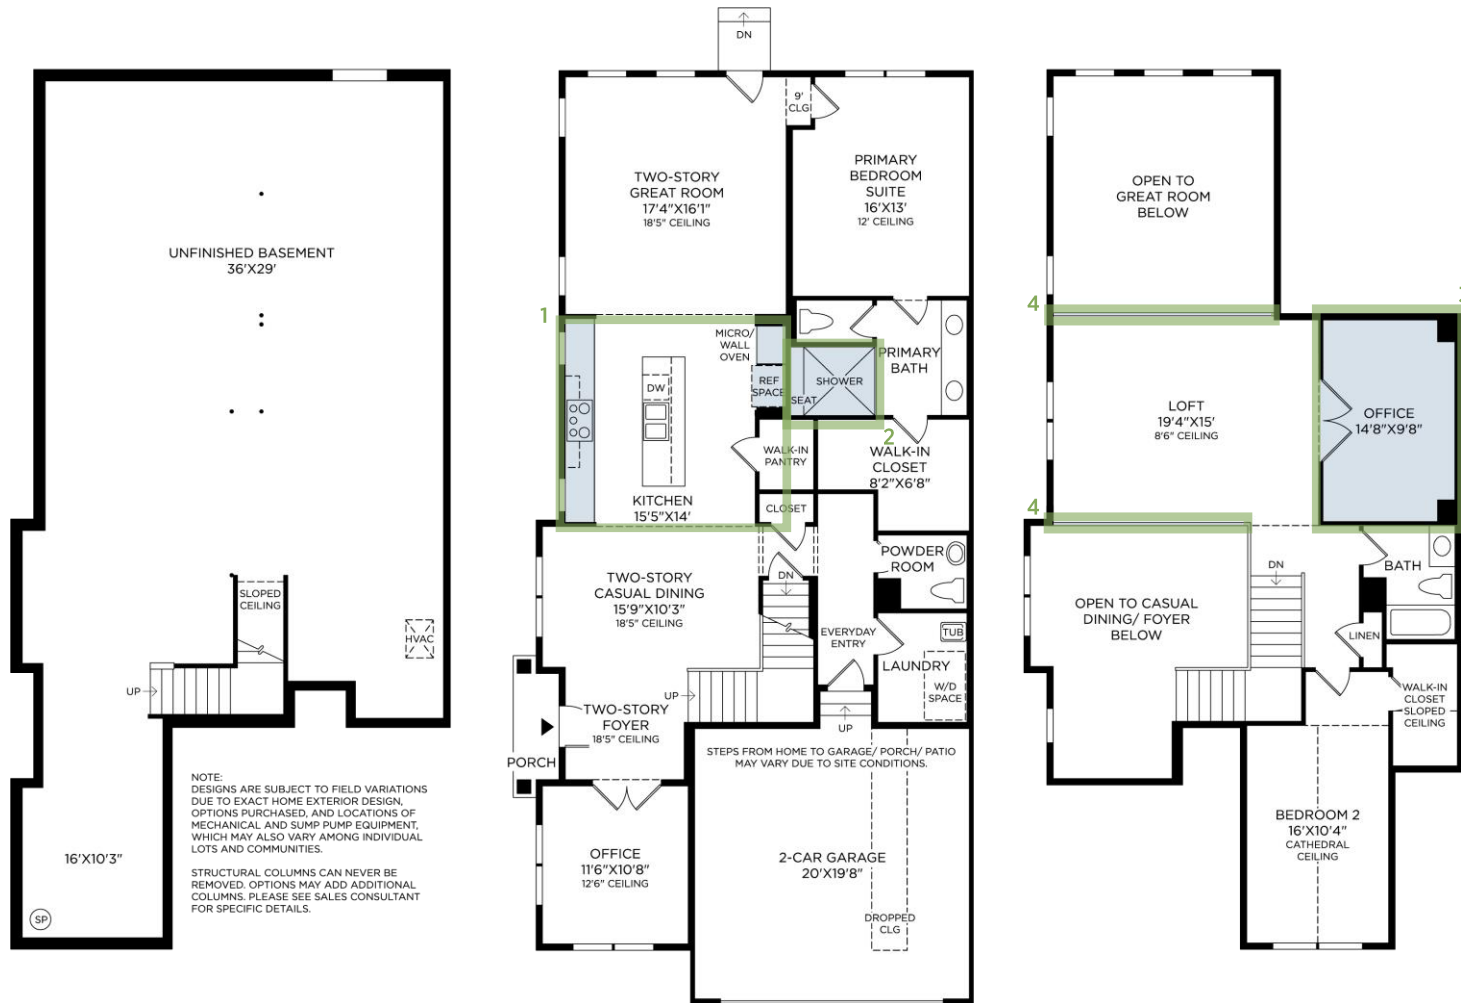

REGENCY AT PEARL RIVER | CATAMOUNT FAIRVIEW
HOME SITE 10 | 100 CAPTAIN ESPOSITO LN | PEARL RIVER, NY 10965

Photographs, renderings, and floor plans are for representational purposes only and may not reflect the exact features or dimensions of your home; actual product may differ. All dimensions are subject to field variations. Prices and offers subject to change without notice. This is not an offering where prohibited by law. Not all images may be shown. See online or onsite Sales Consultants for details.

1 36" COOKTOP, HOOD, WALL OVEN

3 OFFICE REPLACES FLEX ROOM

2 ALTERNATE PRIMARY SHOWER

4 OPEN RAILING