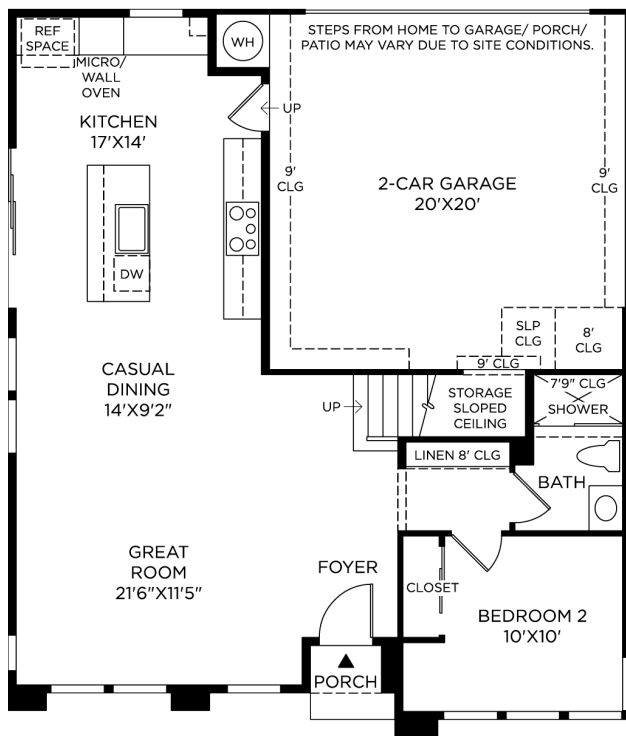

1 HYDRORAIL SHOWER COLUMN

(not shown)

3 INTERIOR INSULATION PACKAGE

(not shown)

2 MULTI-SLIDE STACKED DOOR 12X8

4 TRADITIONAL FIREPLACE 42" SLIMLINE

Designer Appointed Features | INTERIOR SELECTIONS

Designer Appointed Features are home details and finishes curated by the talented design professionals responsible for the distinctive looks found in our model homes.