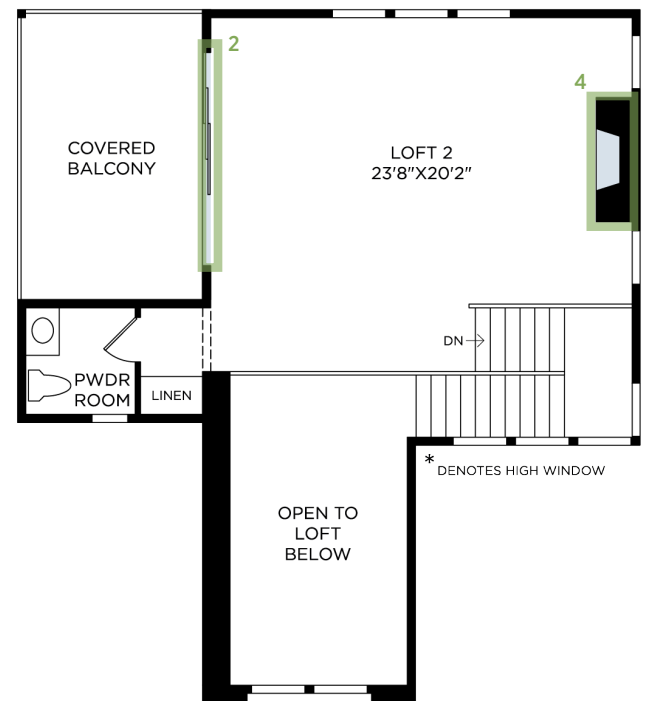

1 HYDRORAIL SHOWER COLUMN

(not shown)

3 INTERIOR INSULATION PACKAGE

(not shown)

2 MULTI-SLIDE STACKED DOOR 12X8

4 TRADITIONAL FIREPLACE 42" SLIMLINE

Designer Appointed Features | INTERIOR SELECTIONS

Designer Appointed Features are home details and finishes curated by the talented design professionals responsible for the distinctive looks found in our model homes.