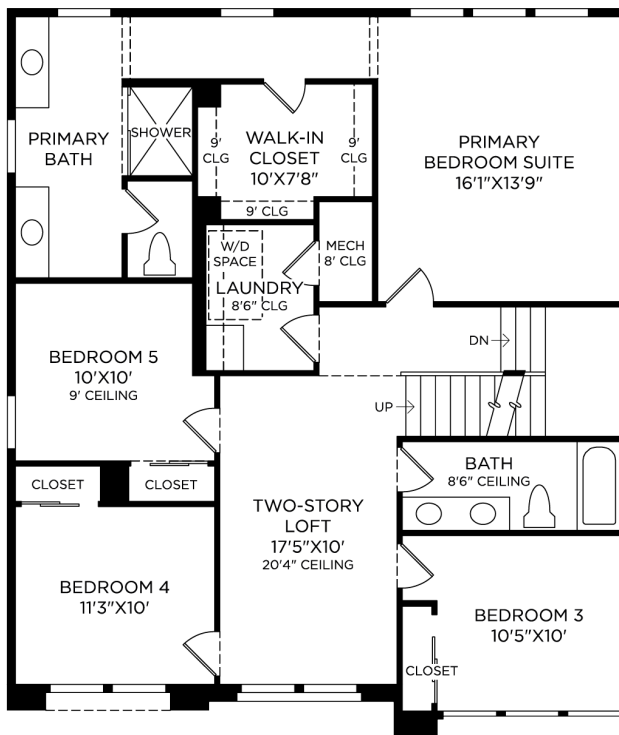

1 HYDRORAIL SHOWER COLUMN

(not shown)

3 INTERIOR INSULATION PACKAGE

(not shown)

2 MULTI-SLIDE STACKED DOOR 12X8

4 TRADITIONAL FIREPLACE 42" SLIMLINE

Designer Appointed Features | INTERIOR SELECTIONS

Designer Appointed Features are home details and finishes curated by the talented design professionals responsible for the distinctive looks found in our model homes.