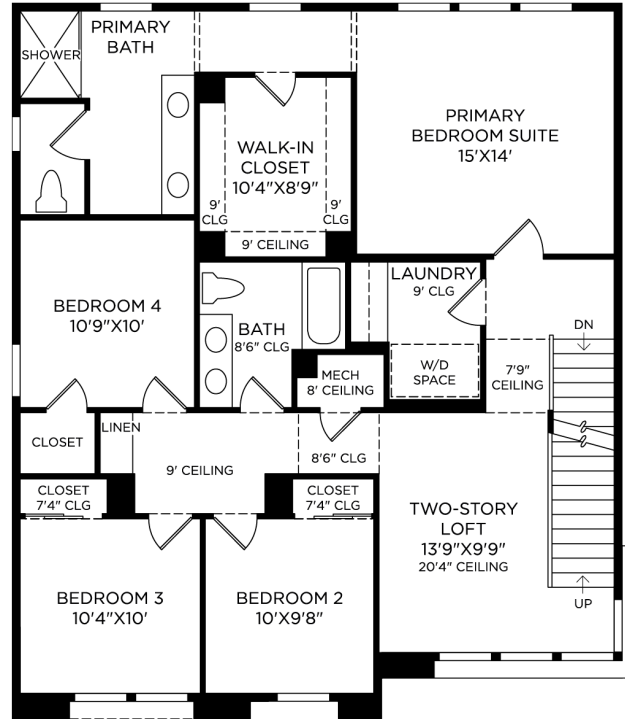

1 MULTI-SLIDE STACKED DOOR 12X8

3 HYDRORAIL SHOWER COLUMN

(not shown)

2 INTERIOR INSULATION PACKAGE

(not shown)

Designer Appointed Features | INTERIOR SELECTIONS

Designer Appointed Features are home details and finishes curated by the talented design professionals responsible for the distinctive looks found in our model homes.