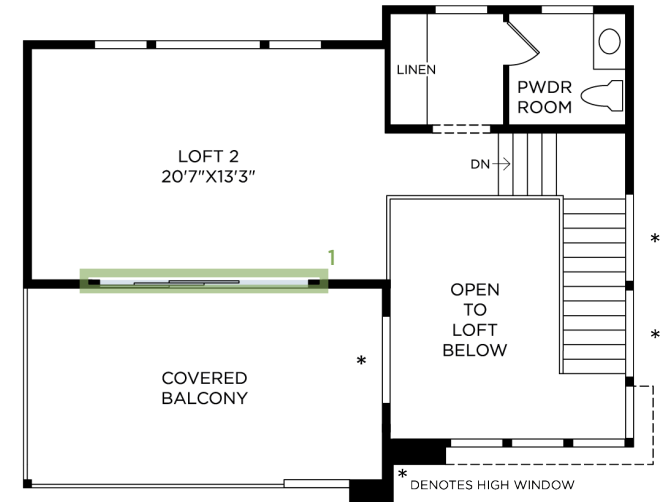

1 MULTI-SLIDE STACKED DOOR 12X8

3 HYDRORAIL SHOWER COLUMN

(not shown)

2 INTERIOR INSULATION PACKAGE

(not shown)

Designer Appointed Features | INTERIOR SELECTIONS

Designer Appointed Features are home details and finishes curated by the talented design professionals responsible for the distinctive looks found in our model homes.