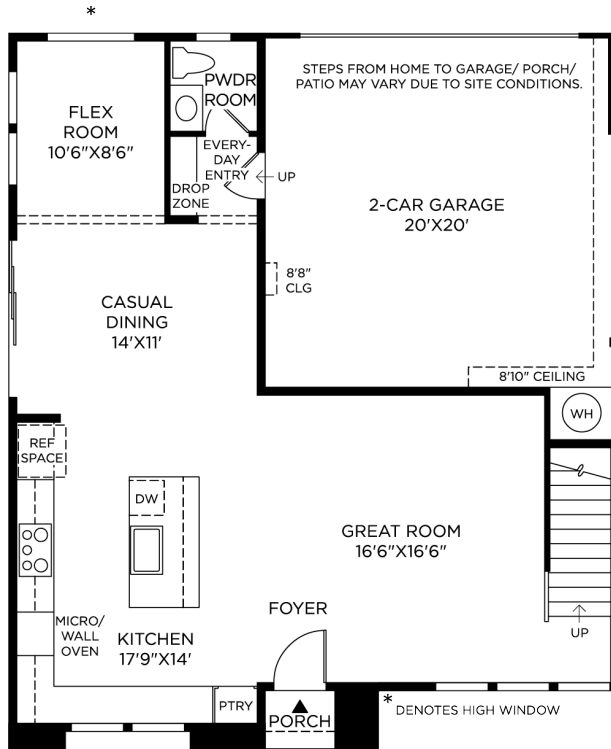

1 MULTI-SLIDE STACKED DOOR 12X8

3 HYDRORAIL SHOWER COLUMN

(not shown)

2 INTERIOR INSULATION PACKAGE

(not shown)

Designer Appointed Features | INTERIOR SELECTIONS

Designer Appointed Features are home details and finishes curated by the talented design professionals responsible for the distinctive looks found in our model homes.