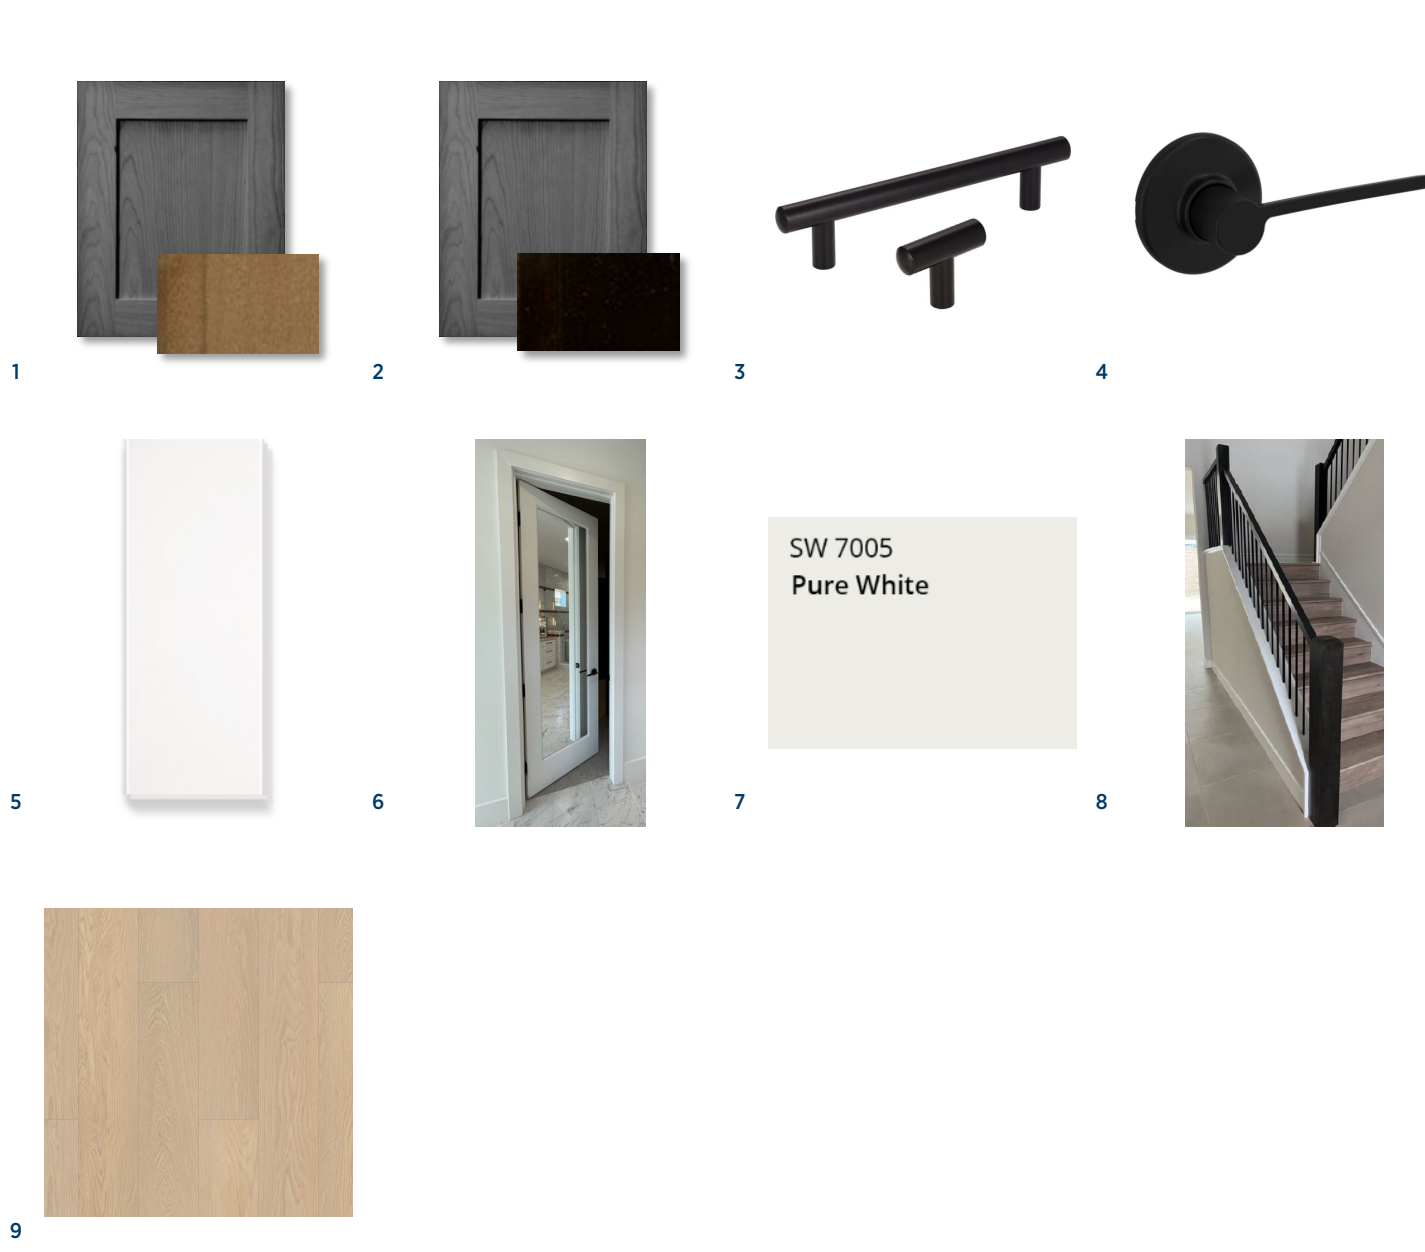

Designer Appointed Features | INTERIOR SELECTIONS

Designer Appointed Features are home details and finishes curated by the talented design professionals responsible for the distinctive looks found in our model homes.

1 CABINETS - WHOLE HOUSE

Craftsman Style
Sand | Stain on Maple

2 CABINETS - ISLAND

Craftsman Style
Espresso | Stain on Maple

3 CABINET HARDWARE

Pulls on Doors & Drawers
Matte Black | 178MB & 48MB

4 INTERIOR DOOR HANDLES

Kwikset Ladera Lever
Matte Black

5 INTERIOR DOORS

Flat Slab Solid Core
White

6 PRIMARY CLOSET DOOR

Dual Sided Mirrored
White

7 INTERIOR PAINT

Pure White
SW7006 | Sherwin-Williams

8 STAIR SYSTEM

Stained Handrail-Newel Posts
Espresso | Black Vertical Tubes

9 FLOORING - LVP

Shaw TB Polaris Plus
Oceanfront