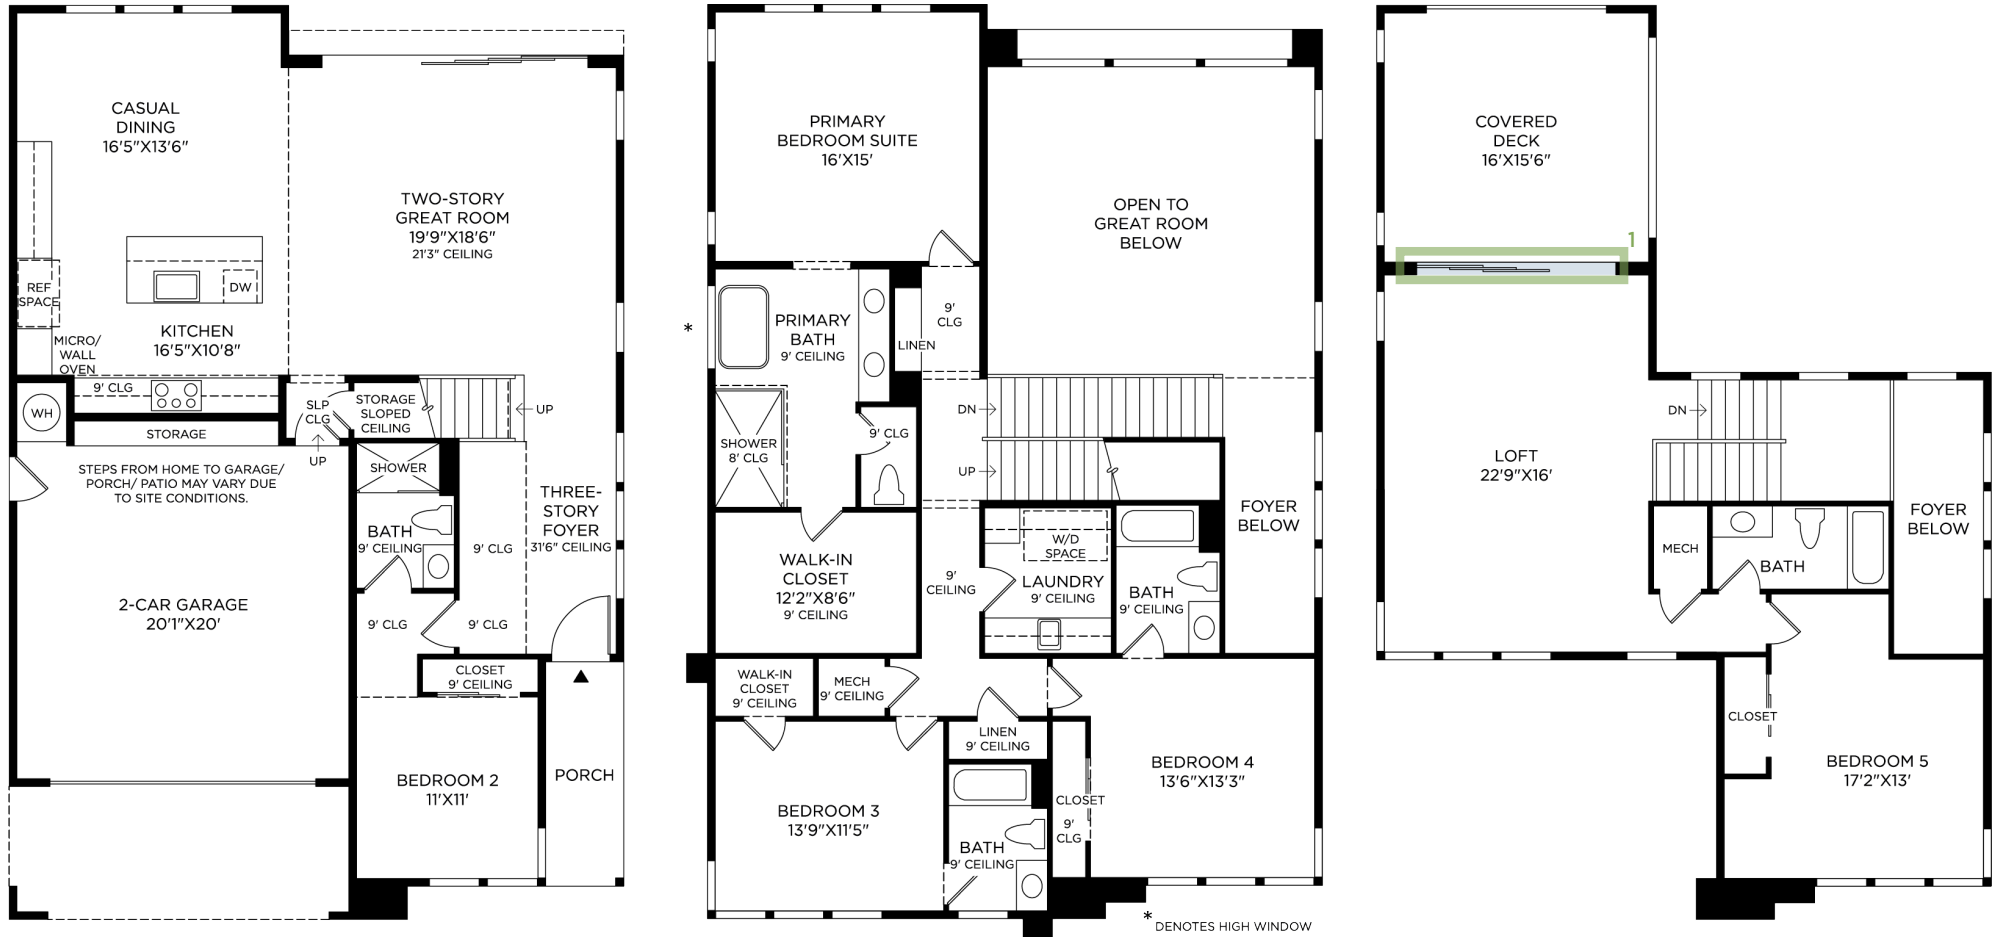

1 MULTI-SLIDE STACKED DOOR 12X8

3 HYDRORAIL SHOWER COLUMN

(not shown)

2 INTERIOR INSULATION PACKAGE

(not shown)

Designer Appointed Features | EXTERIOR SELECTIONS

Designer Appointed Features are home details and finishes curated by the talented design professionals responsible for the distinctive looks found in our model homes.