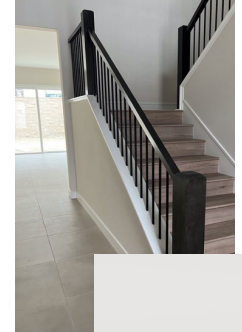

Designer Appointed Features | INTERIOR SELECTIONS

Designer Appointed Features are home details and finishes curated by the talented design professionals responsible for the distinctive looks found in our model homes.

1 CABINETS - WHOLE HOUSE

Flat Slab
White | Painted

2 CABINET HARDWARE

Pulls on Doors & Drawers
Polished Chrome | 176-PC & 40-PC

3 INTERIOR DOOR HANDLES

Kwikset Ladera Lever
Polished Chrome | Round Rosette

4 STAIR SYSTEM

Included Stairs
White Handrail | Black Balusters

5 INTERIOR DOORS

Flat Slab
White | Solid Core

6 PRIMARY CLOSET DOOR

Dual Sided Mirrored Door
White

7 INTERIOR PAINT

Pure White
SW7005

1

2

3

4

5

6

7