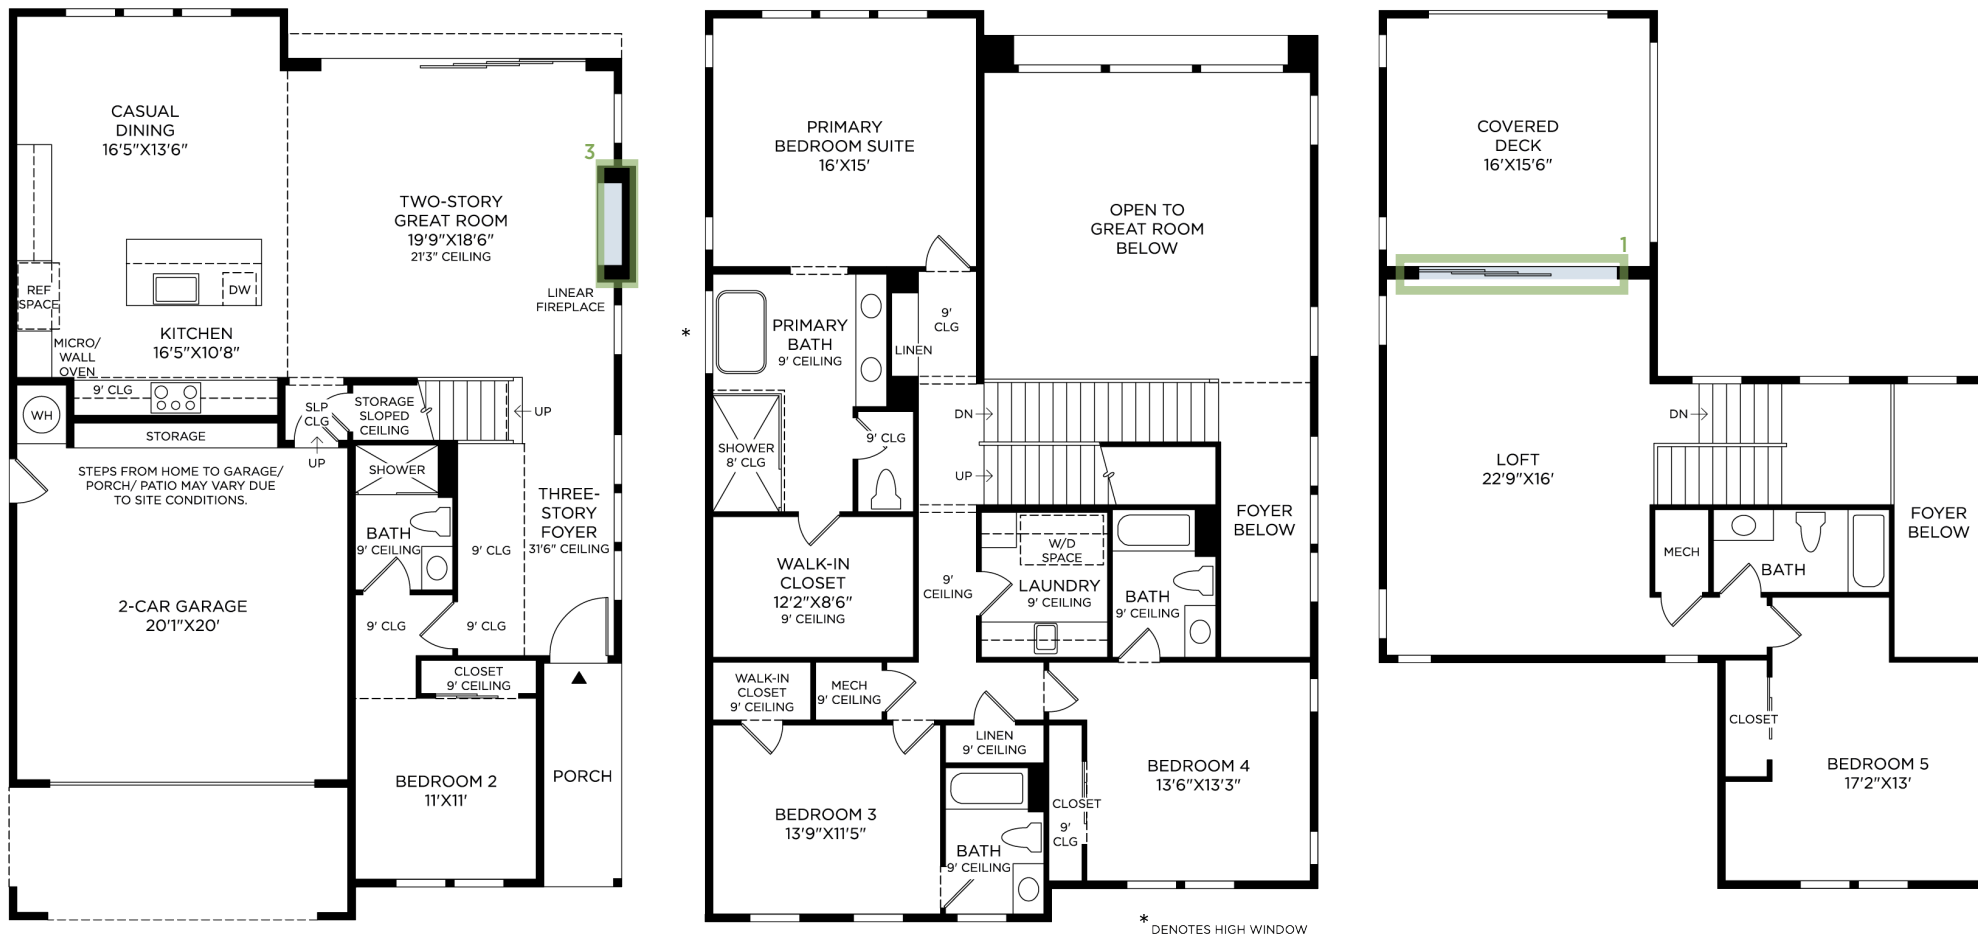

Designer Appointed Features | STRUCTURAL OPTIONS

Designer Appointed Features are home details and finishes curated by the talented design professionals responsible for the distinctive looks found in our model homes.

1 MULTI-SLIDE STACKED DOOR 12X8

3 LINEAR FIREPLACE 60" PRIMO II

2 INTERIOR INSULATION PACKAGE

(not shown)

4 HYDRORAIL SHOWER COLUMN

(not shown)