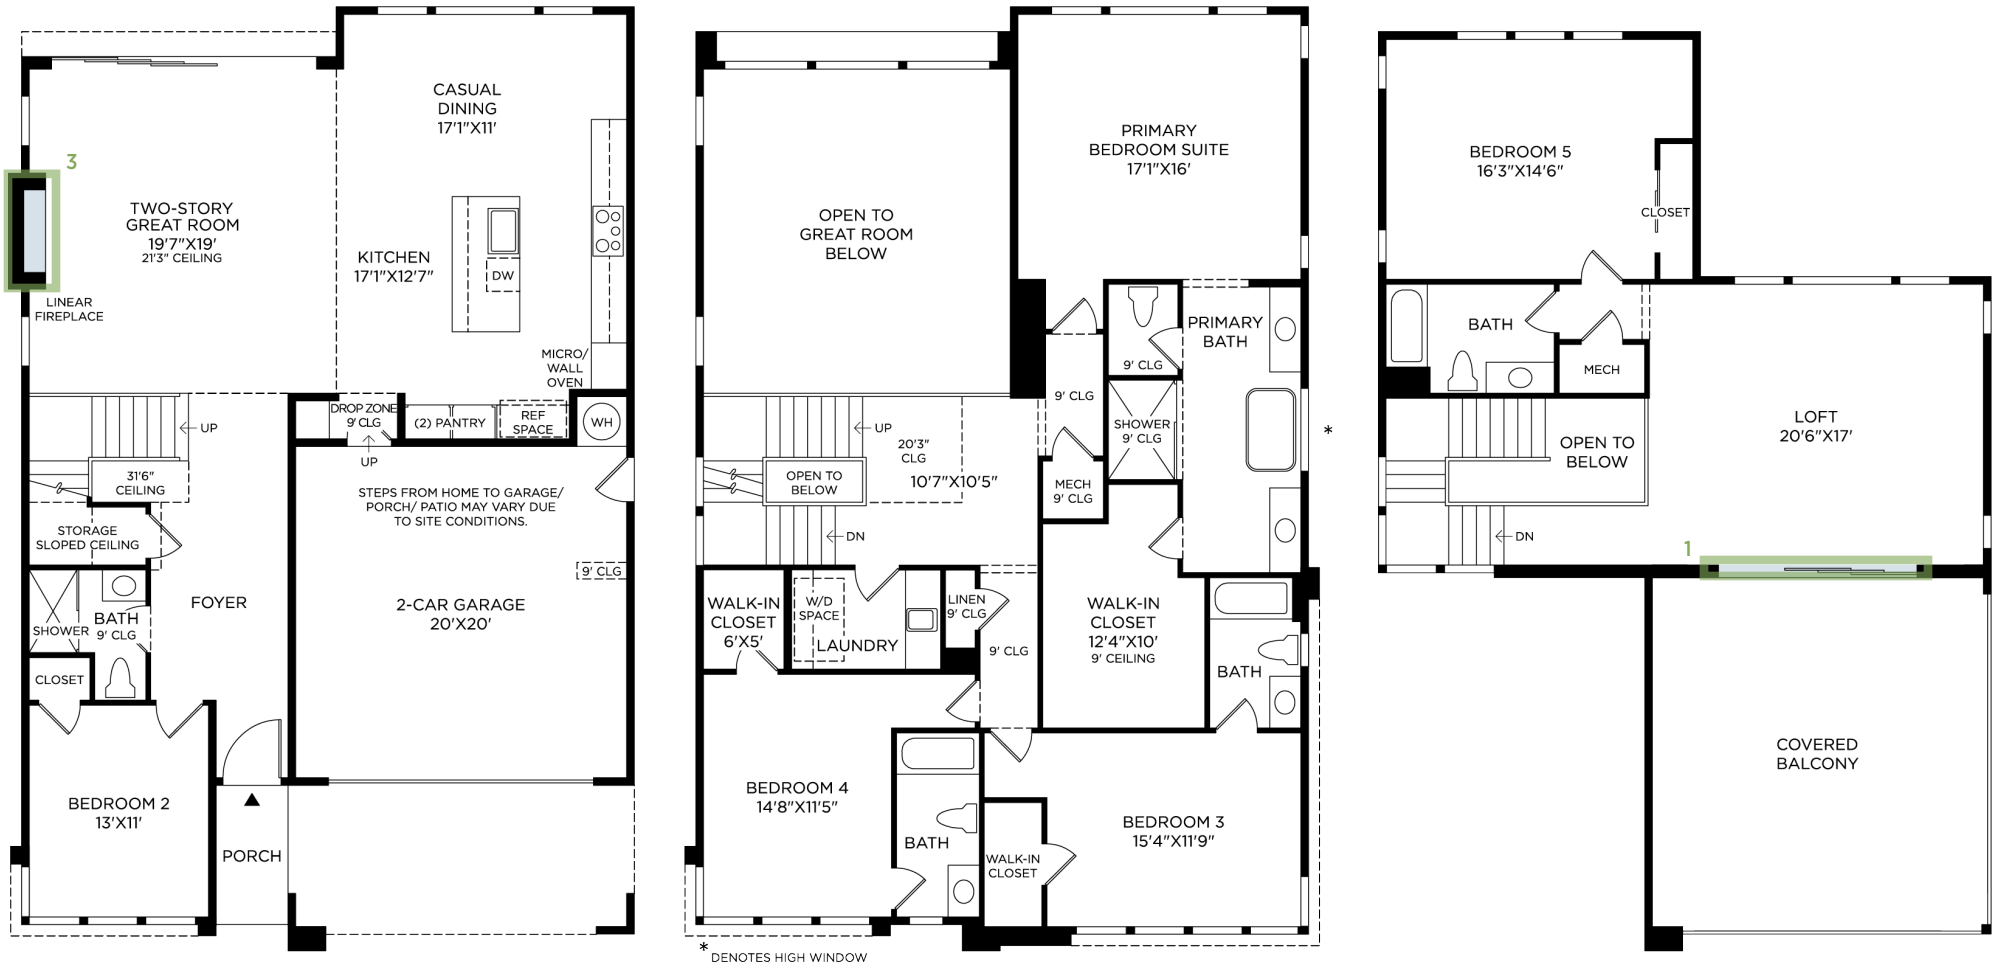

Designer Appointed Features | STRUCTURAL OPTIONS

Designer Appointed Features are home details and finishes curated by the talented design professionals responsible for the distinctive looks found in our model homes.