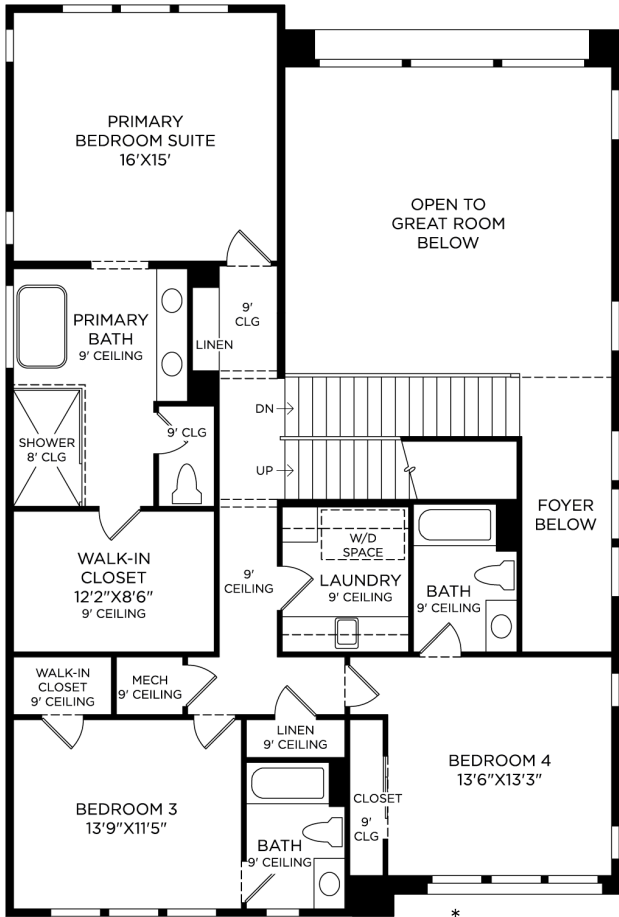

1 MULTI-SLIDE STACKED DOOR 12X8

3 HYDRORAIL SHOWER COLUMN

(not shown)

2 INTERIOR INSULATION PACKAGE

(not shown)

Designer Appointed Features | INTERIOR SELECTIONS

Designer Appointed Features are home details and finishes curated by the talented design professionals responsible for the distinctive looks found in our model homes.