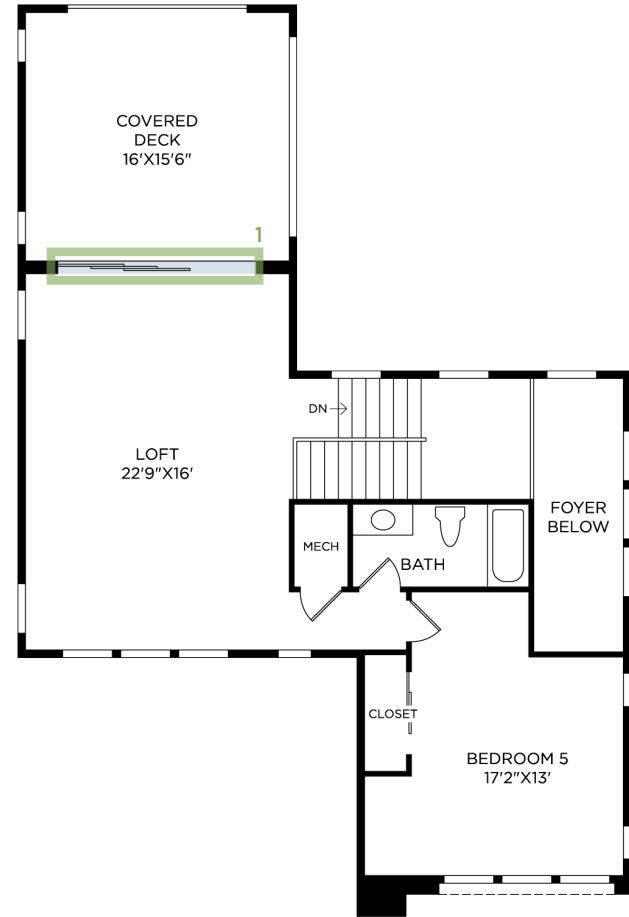

1 MULTI-SLIDE STACKED DOOR 12X8

3 HYDRORAIL SHOWER COLUMN

(not shown)

2 INTERIOR INSULATION PACKAGE

(not shown)

Designer Appointed Features | INTERIOR SELECTIONS

Designer Appointed Features are home details and finishes curated by the talented design professionals responsible for the distinctive looks found in our model homes.