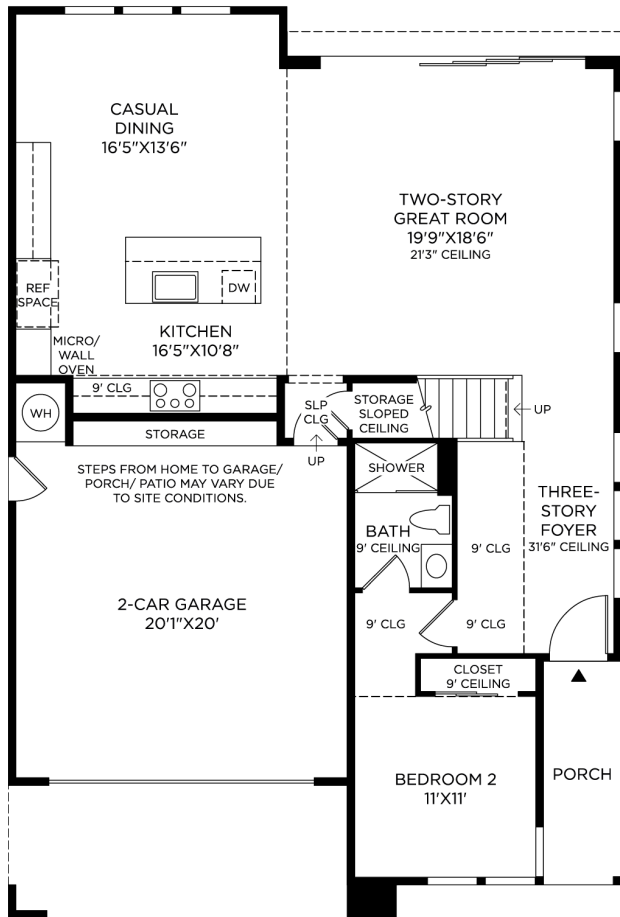

1 MULTI-SLIDE STACKED DOOR 12X8

3 HYDRORAIL SHOWER COLUMN

(not shown)

2 INTERIOR INSULATION PACKAGE

(not shown)

Designer Appointed Features | INTERIOR SELECTIONS

Designer Appointed Features are home details and finishes curated by the talented design professionals responsible for the distinctive looks found in our model homes.