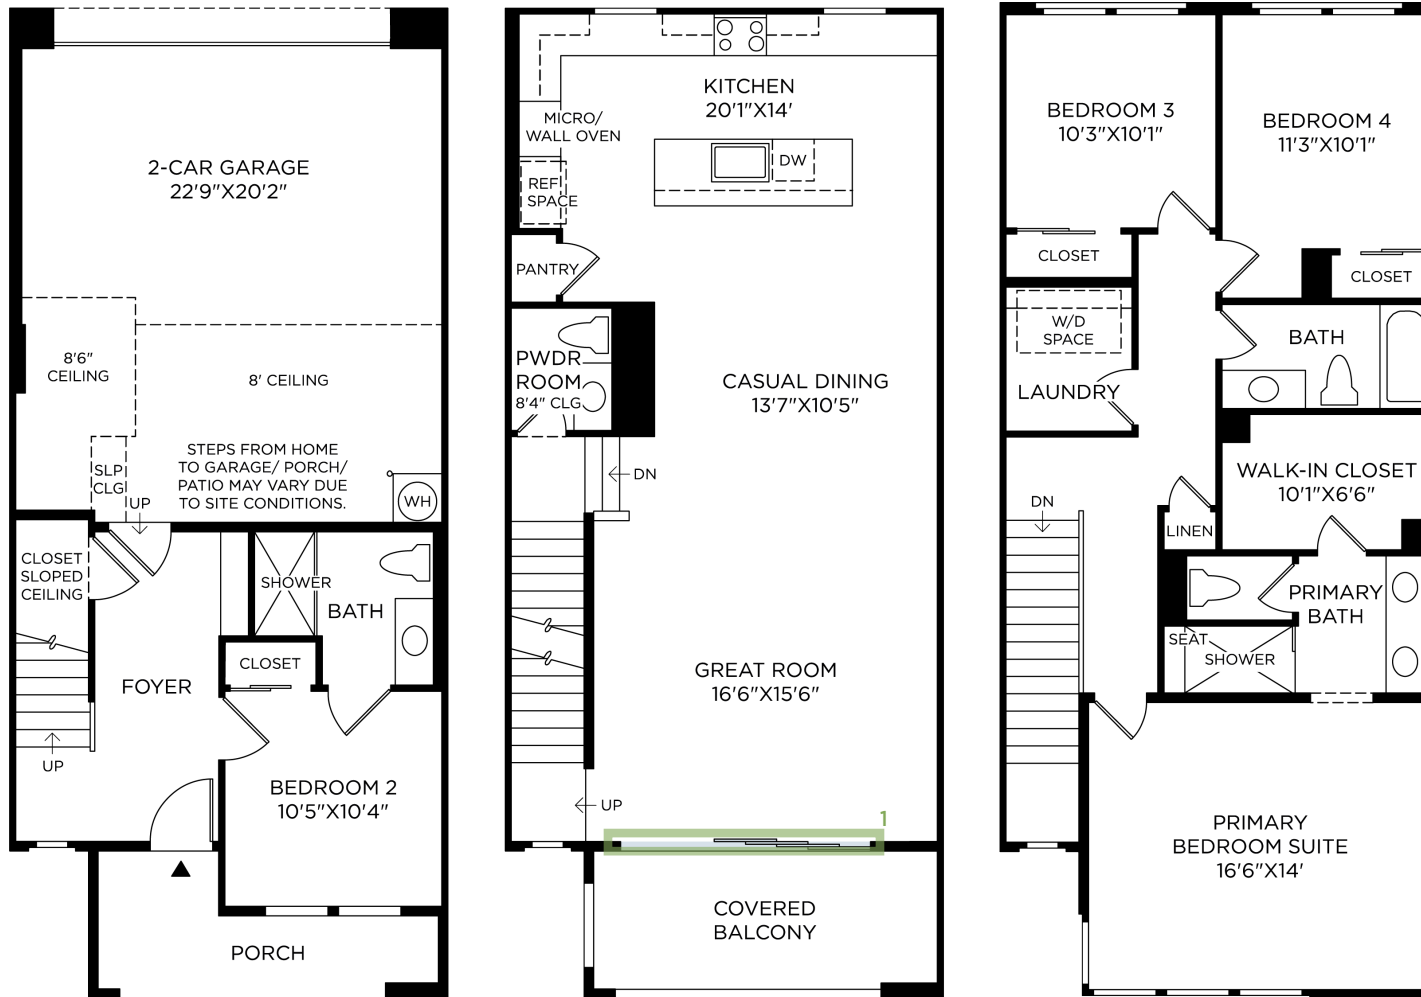

1 MULTI-SLIDE STACKED DOOR 12X8

3 PRIMARY BATH HYDRORAIL SHOWER COLUMN
(not shown)

2 INTERIOR INSULATION PACKAGE

(not shown)

Designer Appointed Features | INTERIOR SELECTIONS

Designer Appointed Features are home details and finishes curated by the talented design professionals responsible for the distinctive looks found in our model homes.