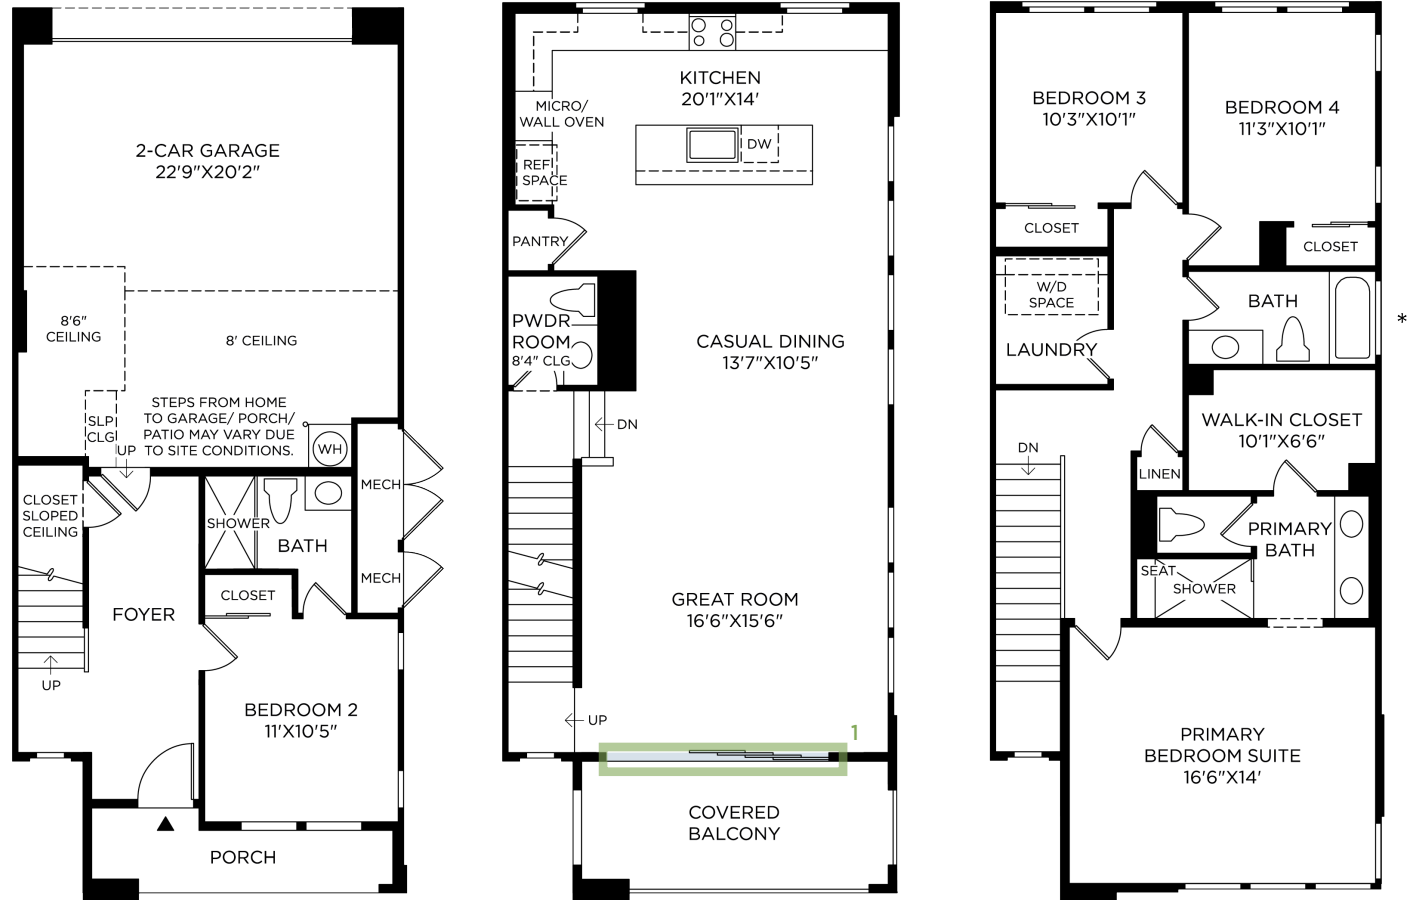

1 MULTI-SLIDE STACKED DOOR 12X8

2 INTERIOR INSULATION PACKAGE

(not shown)

3 PRIMARY BATH HYDRORAIL SHOWER COLUMN

(not shown)

Designer Appointed Features | INTERIOR SELECTIONS

Designer Appointed Features are home details and finishes curated by the talented design professionals responsible for the distinctive looks found in our model homes.