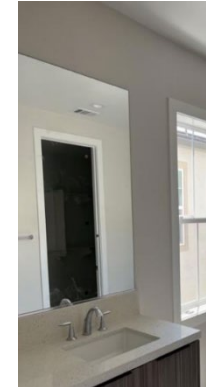

Designer Appointed Features | HALL BATH 3RD FLOOR

Designer Appointed Features are home details and finishes curated by the talented design professionals responsible for the distinctive looks found in our model homes.

1 FAUCET

Kohler Venza
Matte Black | Widespread

2 SINK

Kohler Caxton
White | Undermount

3 TUB SHOWER FIXTURES

Kohler Venza
Matte Black

4 TOILET

Kohler Wellworth
Standard Height | Cachet Quiet-Close

5 BATH ACCESSORIES

Kohler Elate
Matte Black | Towel Bar & TP Holder

6 MIRROR

Included

1

2

3

4

5

6