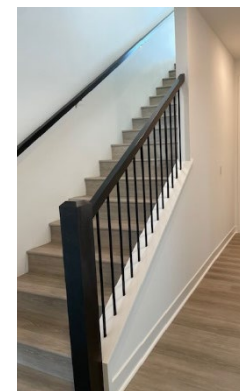

Designer Appointed Features | INTERIOR SELECTIONS

Designer Appointed Features are home details and finishes curated by the talented design professionals responsible for the distinctive looks found in our model homes.

1 CABINETS - WHOLE HOUSE

Craftsman Style

Sabbia | Stain

2 CABINETS - ISLAND

Craftsman Style

Espresso | Stain

3 CABINET HARDWARE

Pulls on Doors & Drawers

Matte Black | 178MB & 48MB

4 STAIR SYSTEM

Included

Espresso Handrail with Black Baluster

5 INTERIOR DOOR HANDLES

Kwikset Ladera Lever

Matte Black | Round Rosette

6 INTERIOR DOORS

Flat Slab

White | Solid Core

7 PRIMARY CLOSET DOOR

Dual Sided Mirrored Door

8 INTERIOR PAINT

Included

Pure White | SW7005

1

2

3

4

5

6

7

8