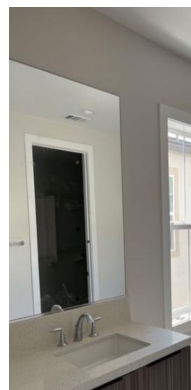

Designer Appointed Features | PRIMARY BATHROOM

Designer Appointed Features are home details and finishes curated by the talented design professionals responsible for the distinctive looks found in our model homes.

1 FAUCET

Kohler Hint
Matte Black | Widespread

2 SINK

Kohler Caxton
Rectangular | Undermount

3 SHOWER FIXTURES

Kohler Hydrorail
Matte Black

4 TOILET

Kohler Wellworth
Standard Height | Cachet Quiet-Close

5 BATH HARDWARE

Kohler Elate
Matte Black | Towel Arm and TP Holder

6 MIRROR

Included

7 COUNTERTOP

AZT Della Terra Quartz
Vallejo Gold | 1 1/2" Miter

8 SHOWER WALLS - TILE

AZT Paloma
Cotton | 4x16 Matte | Side Walls
AZT Shibusa Hex
Crema | 9 1/2 x 11 Matte | Back Wall & Seat

9 SHOWER FLOOR - TILE

AZT Lagos Square
Ivory | 2x2 Matte

10 FLOORING

AZT Lagos
Ivory | 12x24 Matte

1

2

3

4

5

6

7

8

9

10