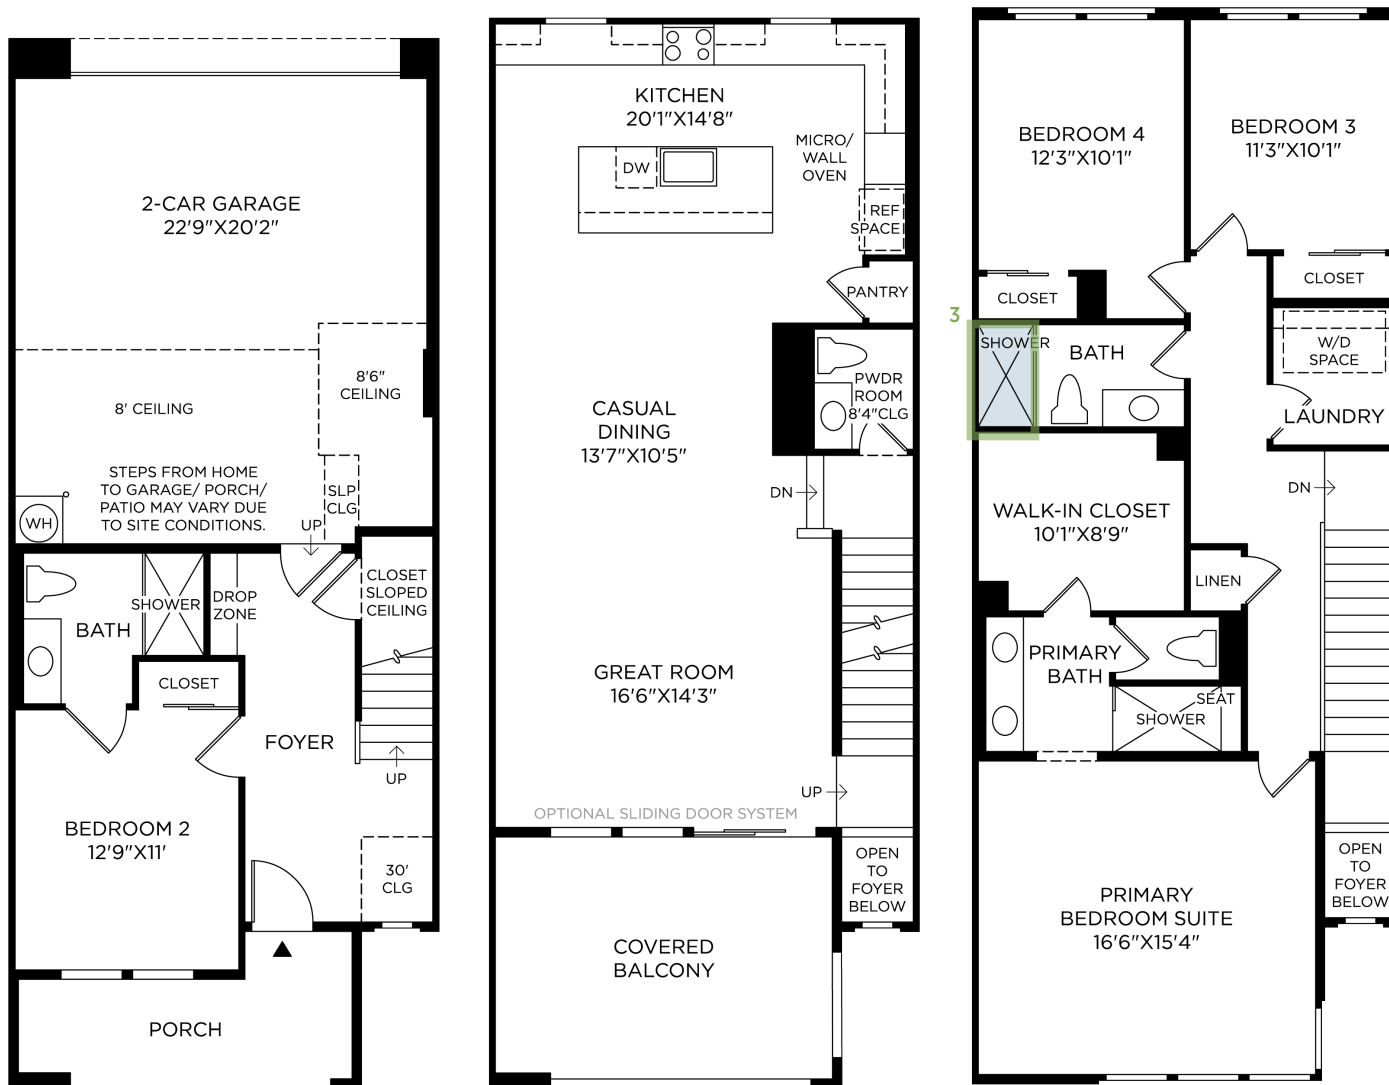

1 INTERIOR INSULATION PACKAGE

(not shown)

2 PRIMARY BATH HYDRORAIL SHOWER COLUMN

(not shown)

3 3RD FLOOR SECONDARY TUB/SHOWER

4 UPPER LINEN CABINET AT POWDER ROOM

(not shown)

5 EXTENDED KITCHEN UPPERS ALONG STAIR WALL

(not shown)

6 36" GAS RANGE

(not shown)

Designer Appointed Features | INTERIOR SELECTIONS

Designer Appointed Features are home details and finishes curated by the talented design professionals responsible for the distinctive looks found in our model homes.