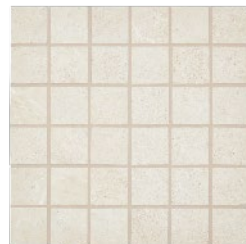

Designer Appointed Features | HALL BATH 1ST FLOOR

Designer Appointed Features are home details and finishes curated by the talented design professionals responsible for the distinctive looks found in our model homes.

1 FAUCET

Kohler VENZA
Matte Black | Widespread

2 SINK

Kohler Caxton
Rectangular | Undermount

3 SHOWER FIXTURES

Kohler VENZA
Matte Black

4 TOILET

Kohler Wellworth
Standard Height | Cachet Quiet-Close

5 BATH HARDWARE

Kohler Elate
Matte Black | TP Holder

6 MIRROR

Included

7 COUNTERTOP

AZT Della Terra Quartz
Linen | 1 1/2" Miter

8 SHOWER WALL TILE

AZT Flash
Ivory | 3x12 Gloss

9 SHOWER FLOOR TILE

AZT Futura
Beige | 2x2 Matte

10 FLOORING

AZT Futura
Beige | 12x24 Matte

1

2

3

4

5

6

7

8

9

10