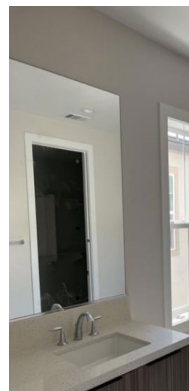

Designer Appointed Features | PRIMARY BATHROOM

Designer Appointed Features are home details and finishes curated by the talented design professionals responsible for the distinctive looks found in our model homes.

1 FAUCET

Kohler Venza
Matte Black | Widespread

2 SINK

Kohler Caxton
Rectangular | Undermount

3 SHOWER FIXTURES

Kohler Hydorrail
Matte Black

4 TOILET

Kohler Wellworth
Standard Height | Cachet Quiet-Close

5 BATH HARDWARE

Kohler Elate
Matte Black | Towel Arm & TP Holder

6 MIRROR

Included

7 COUNTERTOP

AZT Della Terra Quartz
Linen | 1 1/2" Miter

8 SHOWER WALLS - TILE

AZT Marvel
Calacatta Apuano | 12x24 Matte

9 SHOWER FLOOR - TILE

AZT MarvelHex
Calacatta Apuano | 2-5/8" Matte Mesh

10 FLOORING

AZT Futura
Beige | 12x24 Matte

1

2

3

4

5

6

7

8

9

10