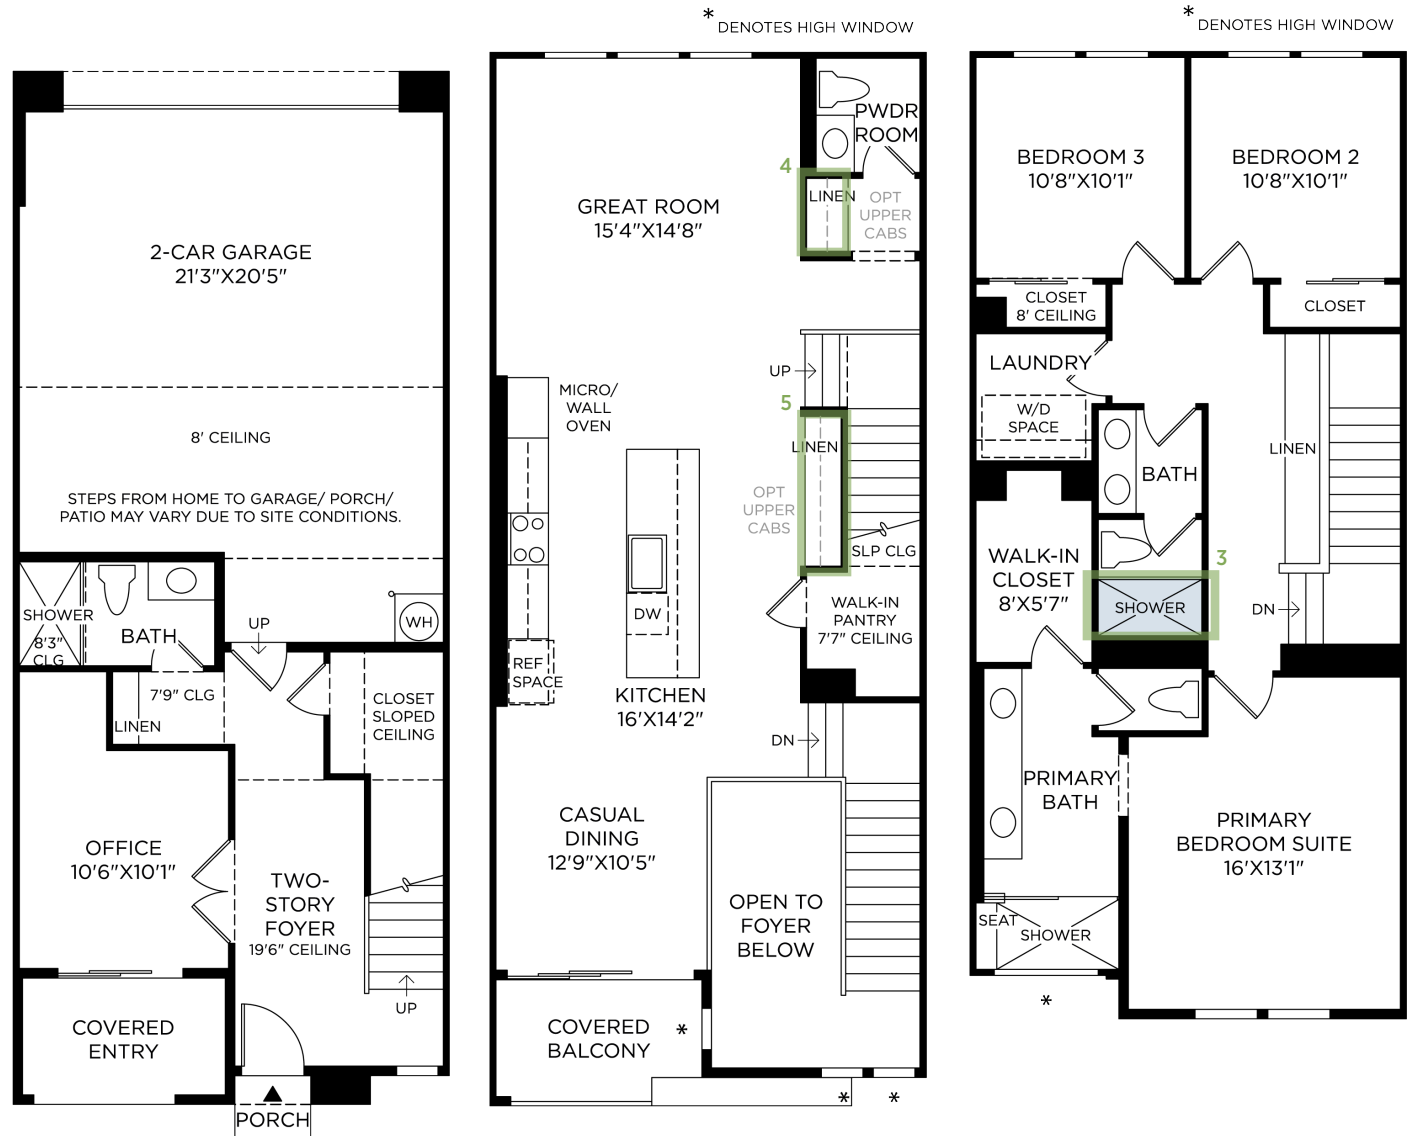

1 INTERIOR INSULATION PACKAGE

(not shown)

2 PRIMARY BATH HYDRORAIL SHOWER COLUMN

(not shown)

3 HALL BATH 3RD FLOOR SECONDARY TUB/SHOWER SELECTION

4 UPPER LINEN CABINET AT POWDER ROOM

5 EXTENDED KITCHEN UPSERS ALONG STAIR WALL

6 36" GAS RANGE

(not shown)

Designer Appointed Features | INTERIOR SELECTIONS

Designer Appointed Features are home details and finishes curated by the talented design professionals responsible for the distinctive looks found in our model homes.